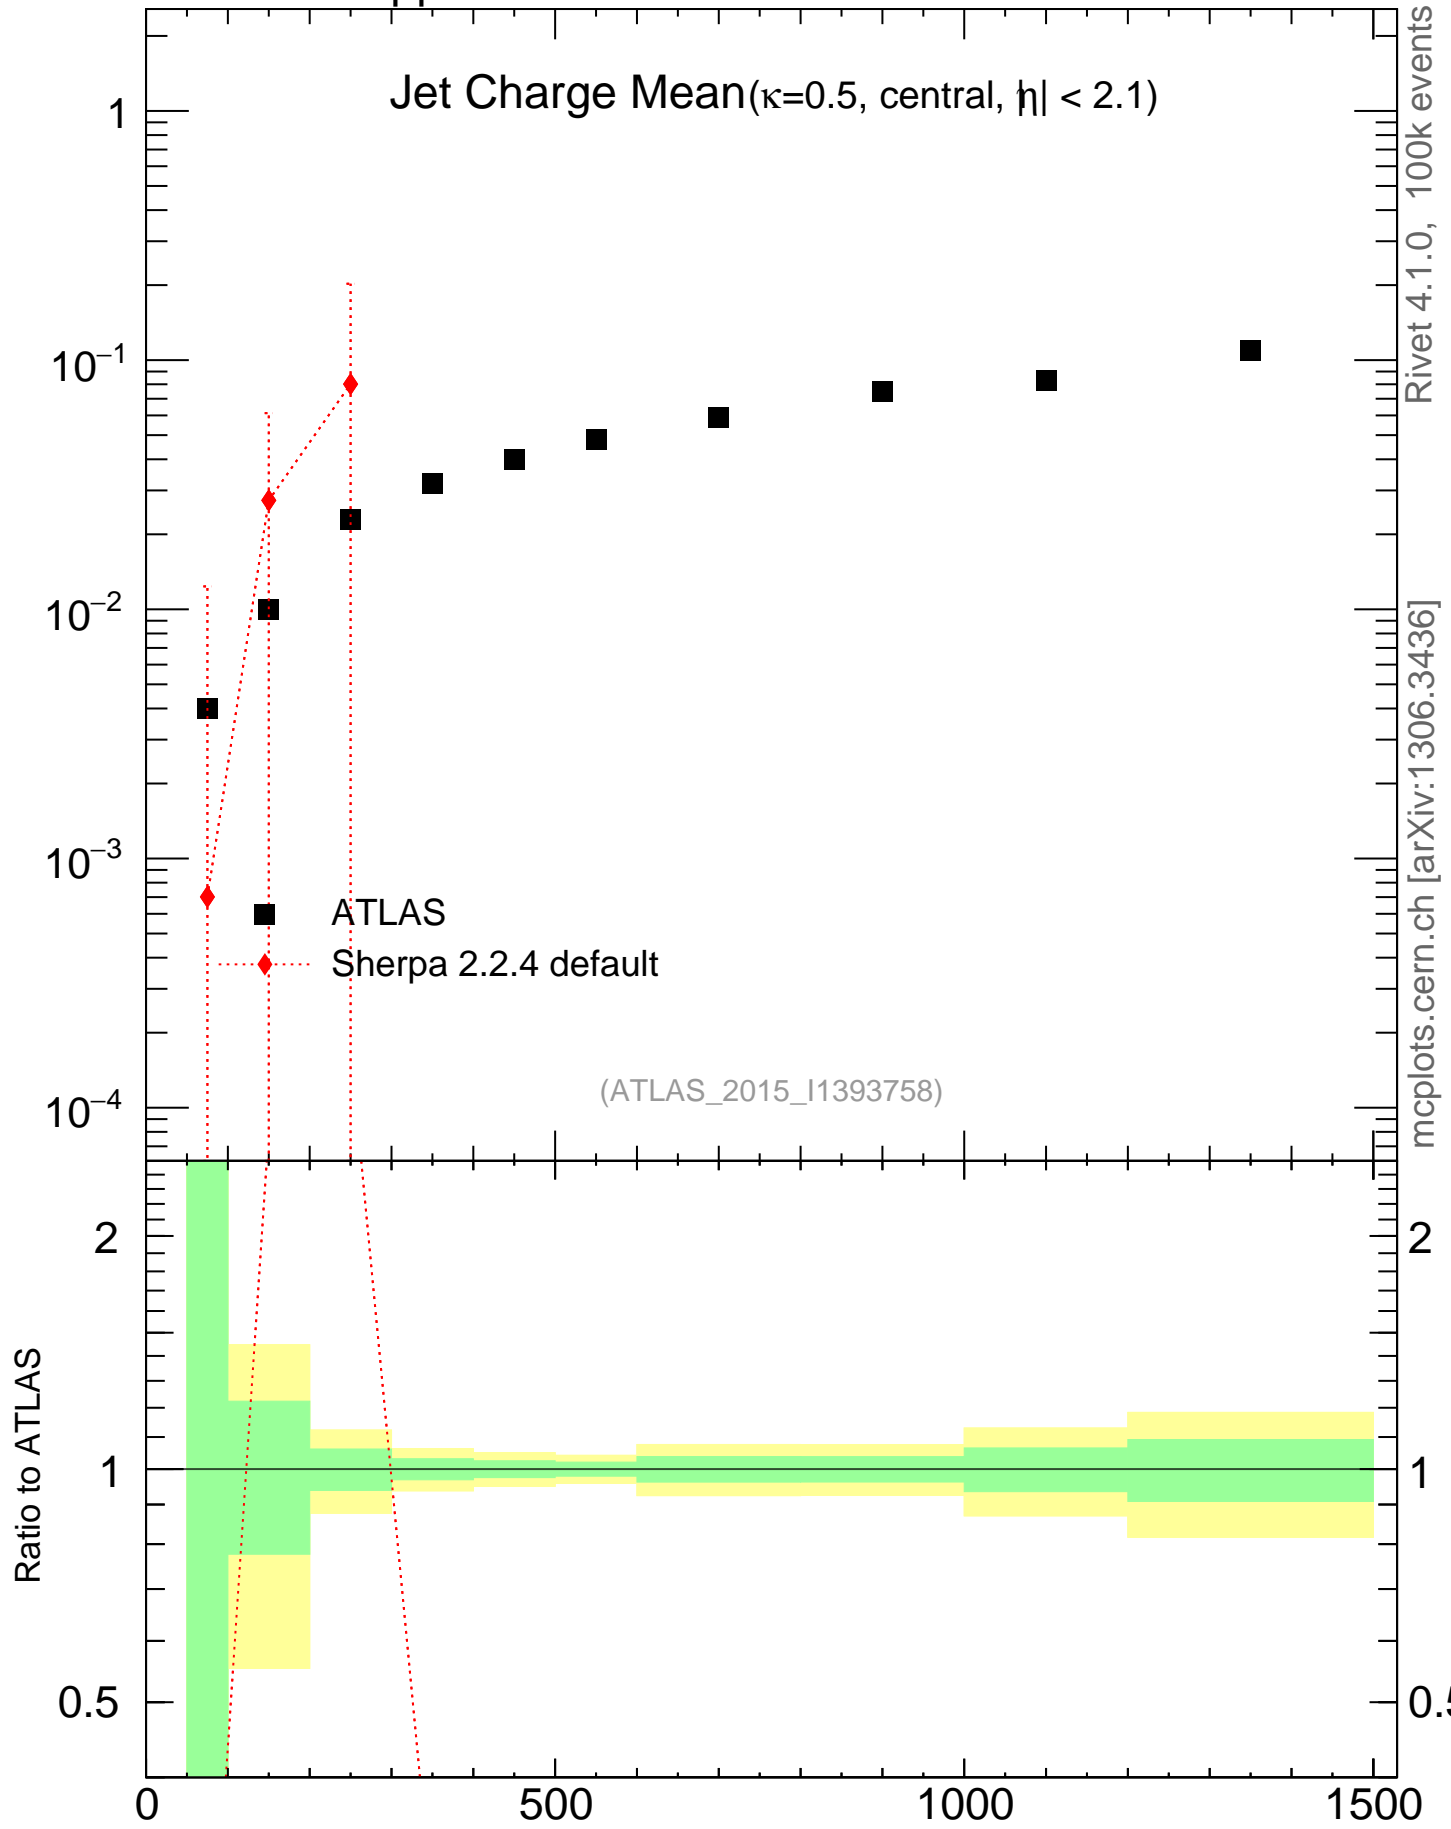

8000 GeV pp

Jets

Jet Charge Mean ($\kappa=0.5$, central, $|\eta| < 2.1$)

ATLAS

Sherpa 2.2.4 default

(ATLAS_2015_I1393758)

Ratio to ATLAS

mcplots.cern.ch [arXiv:1306.3436]

Rivet 4.1.0, 100k events