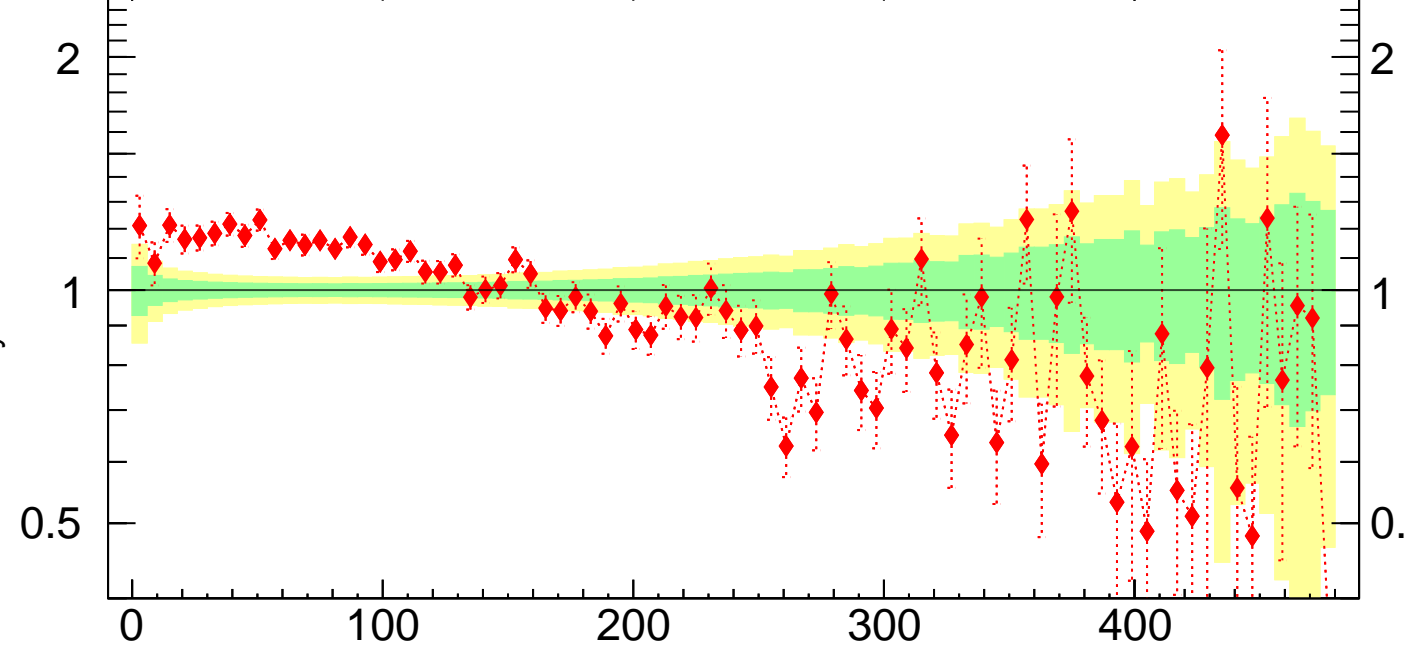

7000 GeV pp

Top (parton level)

pT (top)

Rivet 4.1.0, $\geq 100k$ events

(MC_FBA_TTBAR)

mcplots.cern.ch [arXiv:2401.10621]

Ratio to Pythia 8.315 default

Rivet 4.1.0, $\geq 100k$ events

(MC_FBA_TTBAR)

mcplots.cern.ch [arXiv:2401.10621]