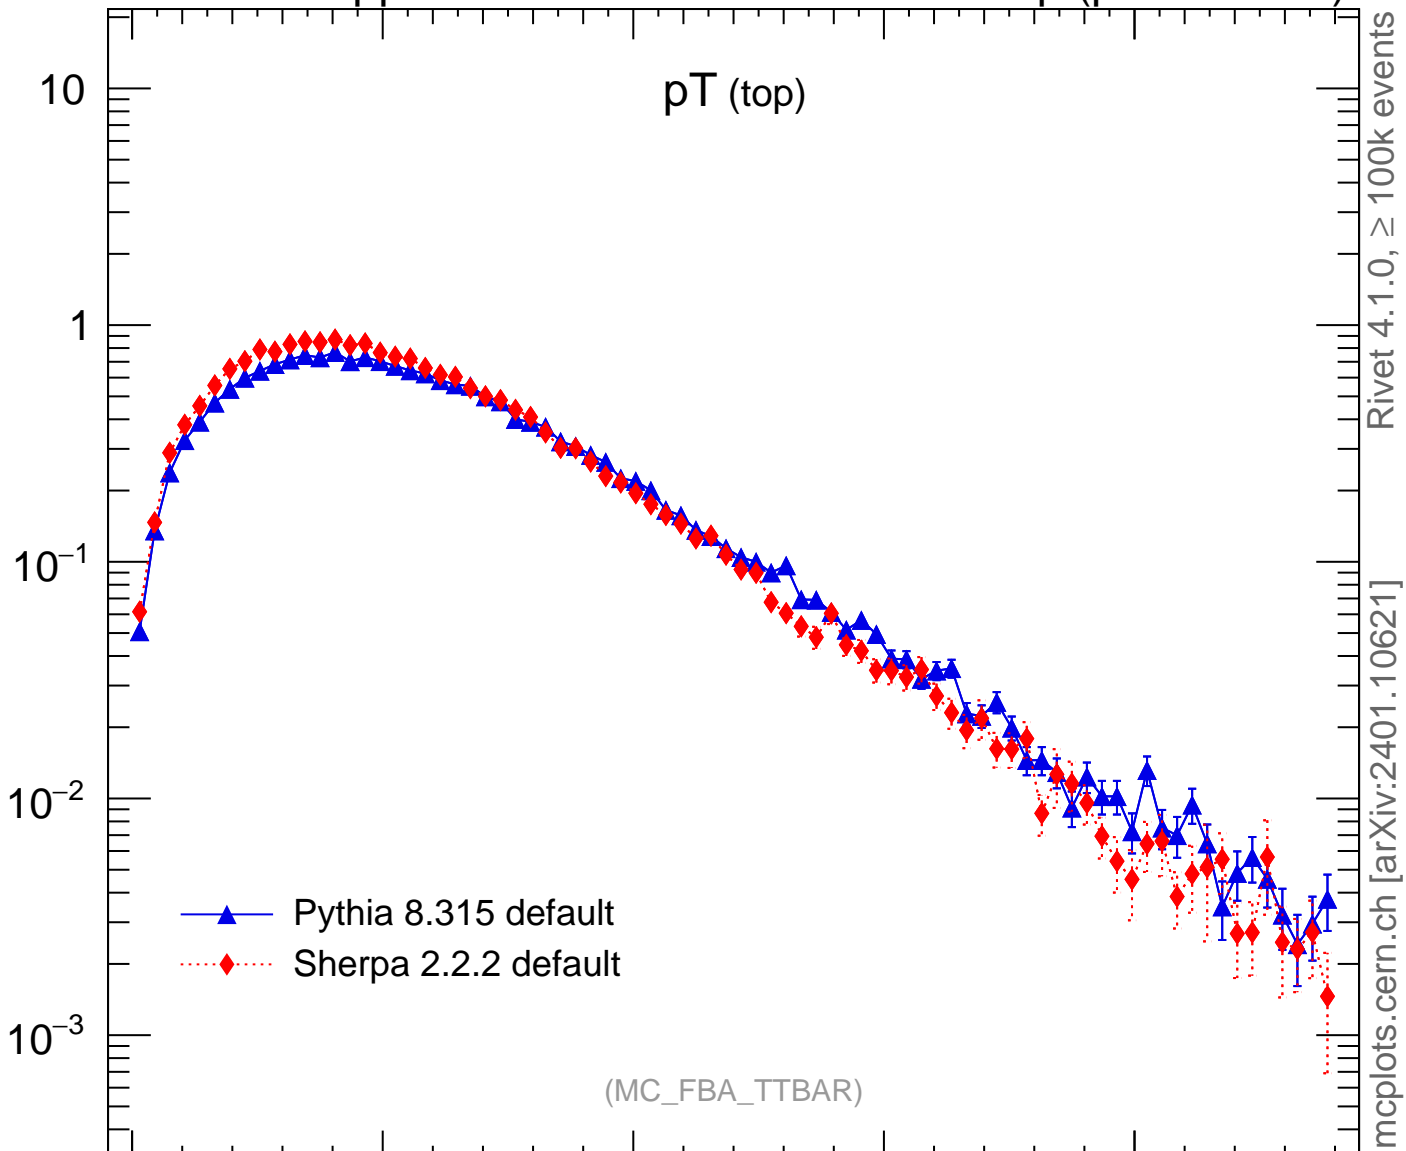

7000 GeV pp

Top (parton level)

pT (top)

Rivet 4.1.0, $\geq 100k$ events

(MC_FBA_TTBAR)

mcplots.cern.ch [arXiv:2401.10621]

Ratio to Pythia 8.315 default

Rivet 4.1.0, $\geq 100k$ events

(MC_FBA_TTBAR)

mcplots.cern.ch [arXiv:2401.10621]