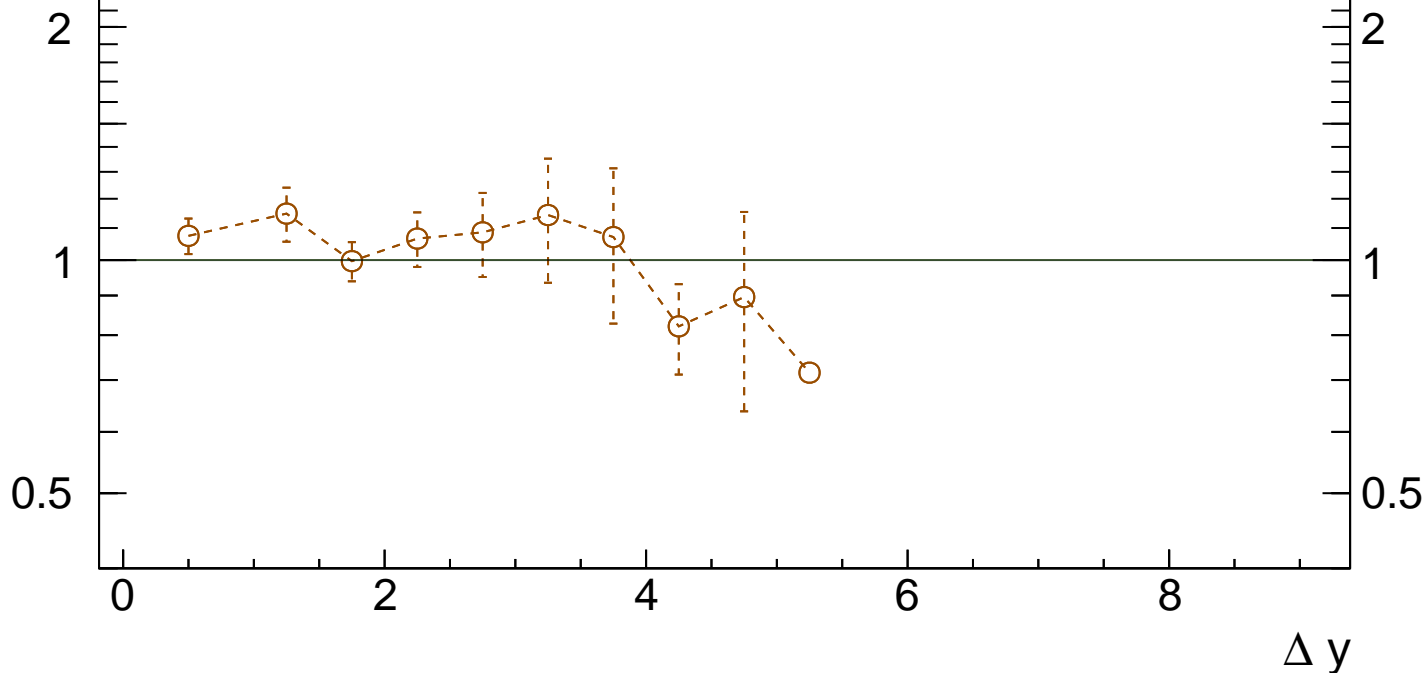

Inclusive \rightarrow exclusive dijet production ratio

- CMS
- Herwig++ 2.7.1 default

Ratio to CMS

 Δy