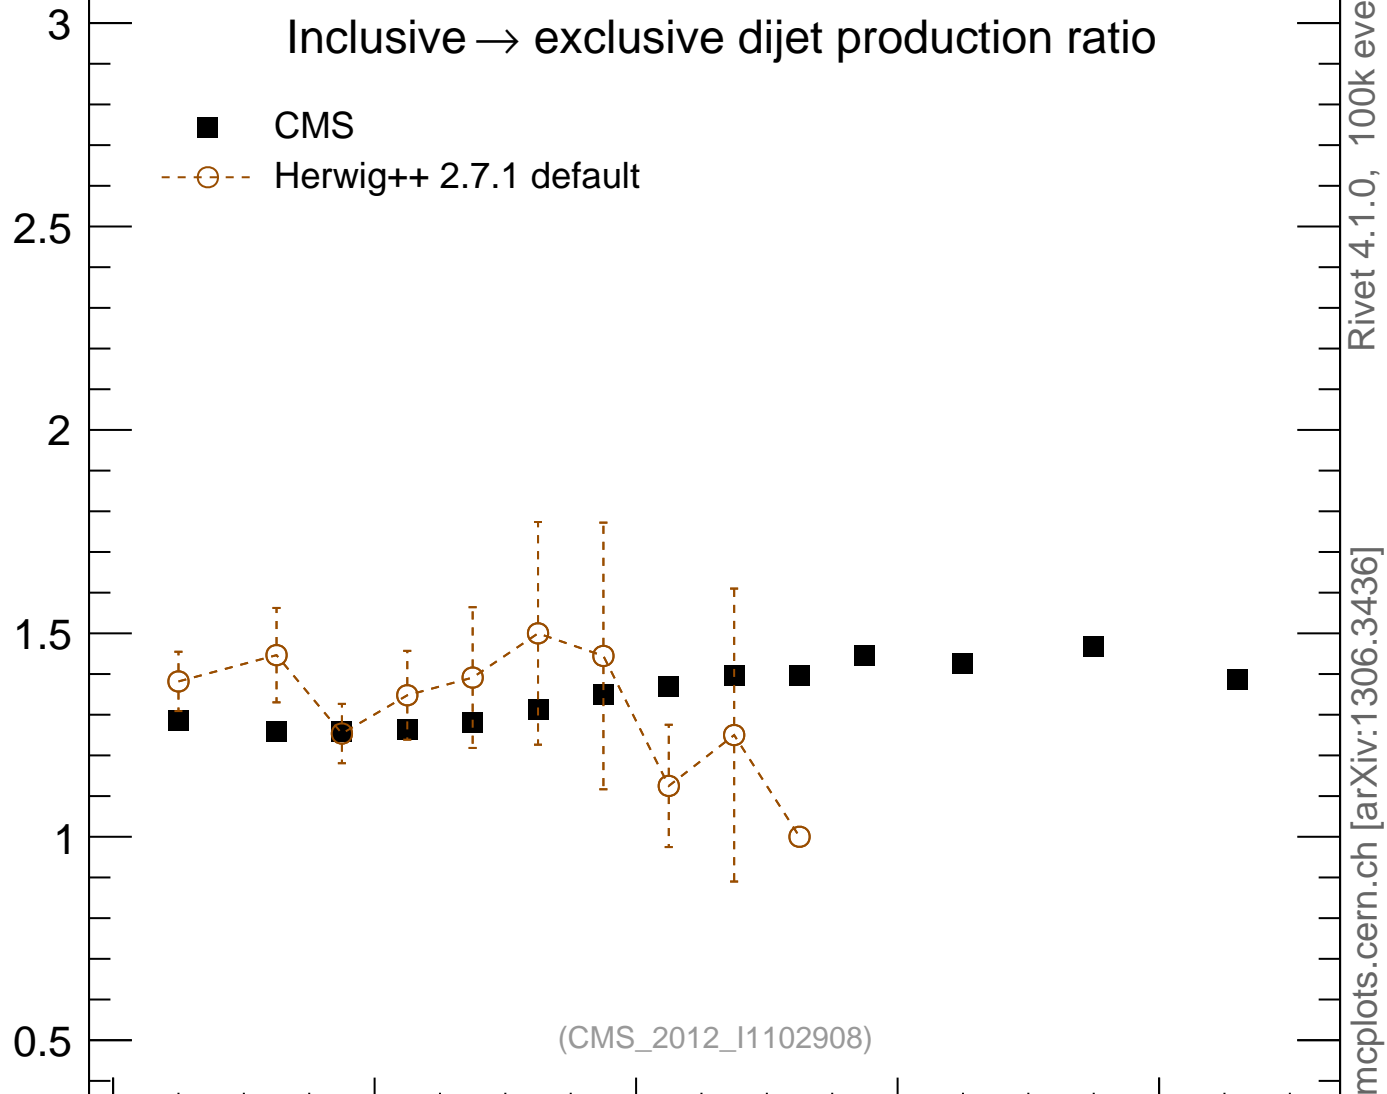

Inclusive \rightarrow exclusive dijet production ratio

- CMS
- Herwig++ 2.7.1 default

Ratio to CMS

 Δy