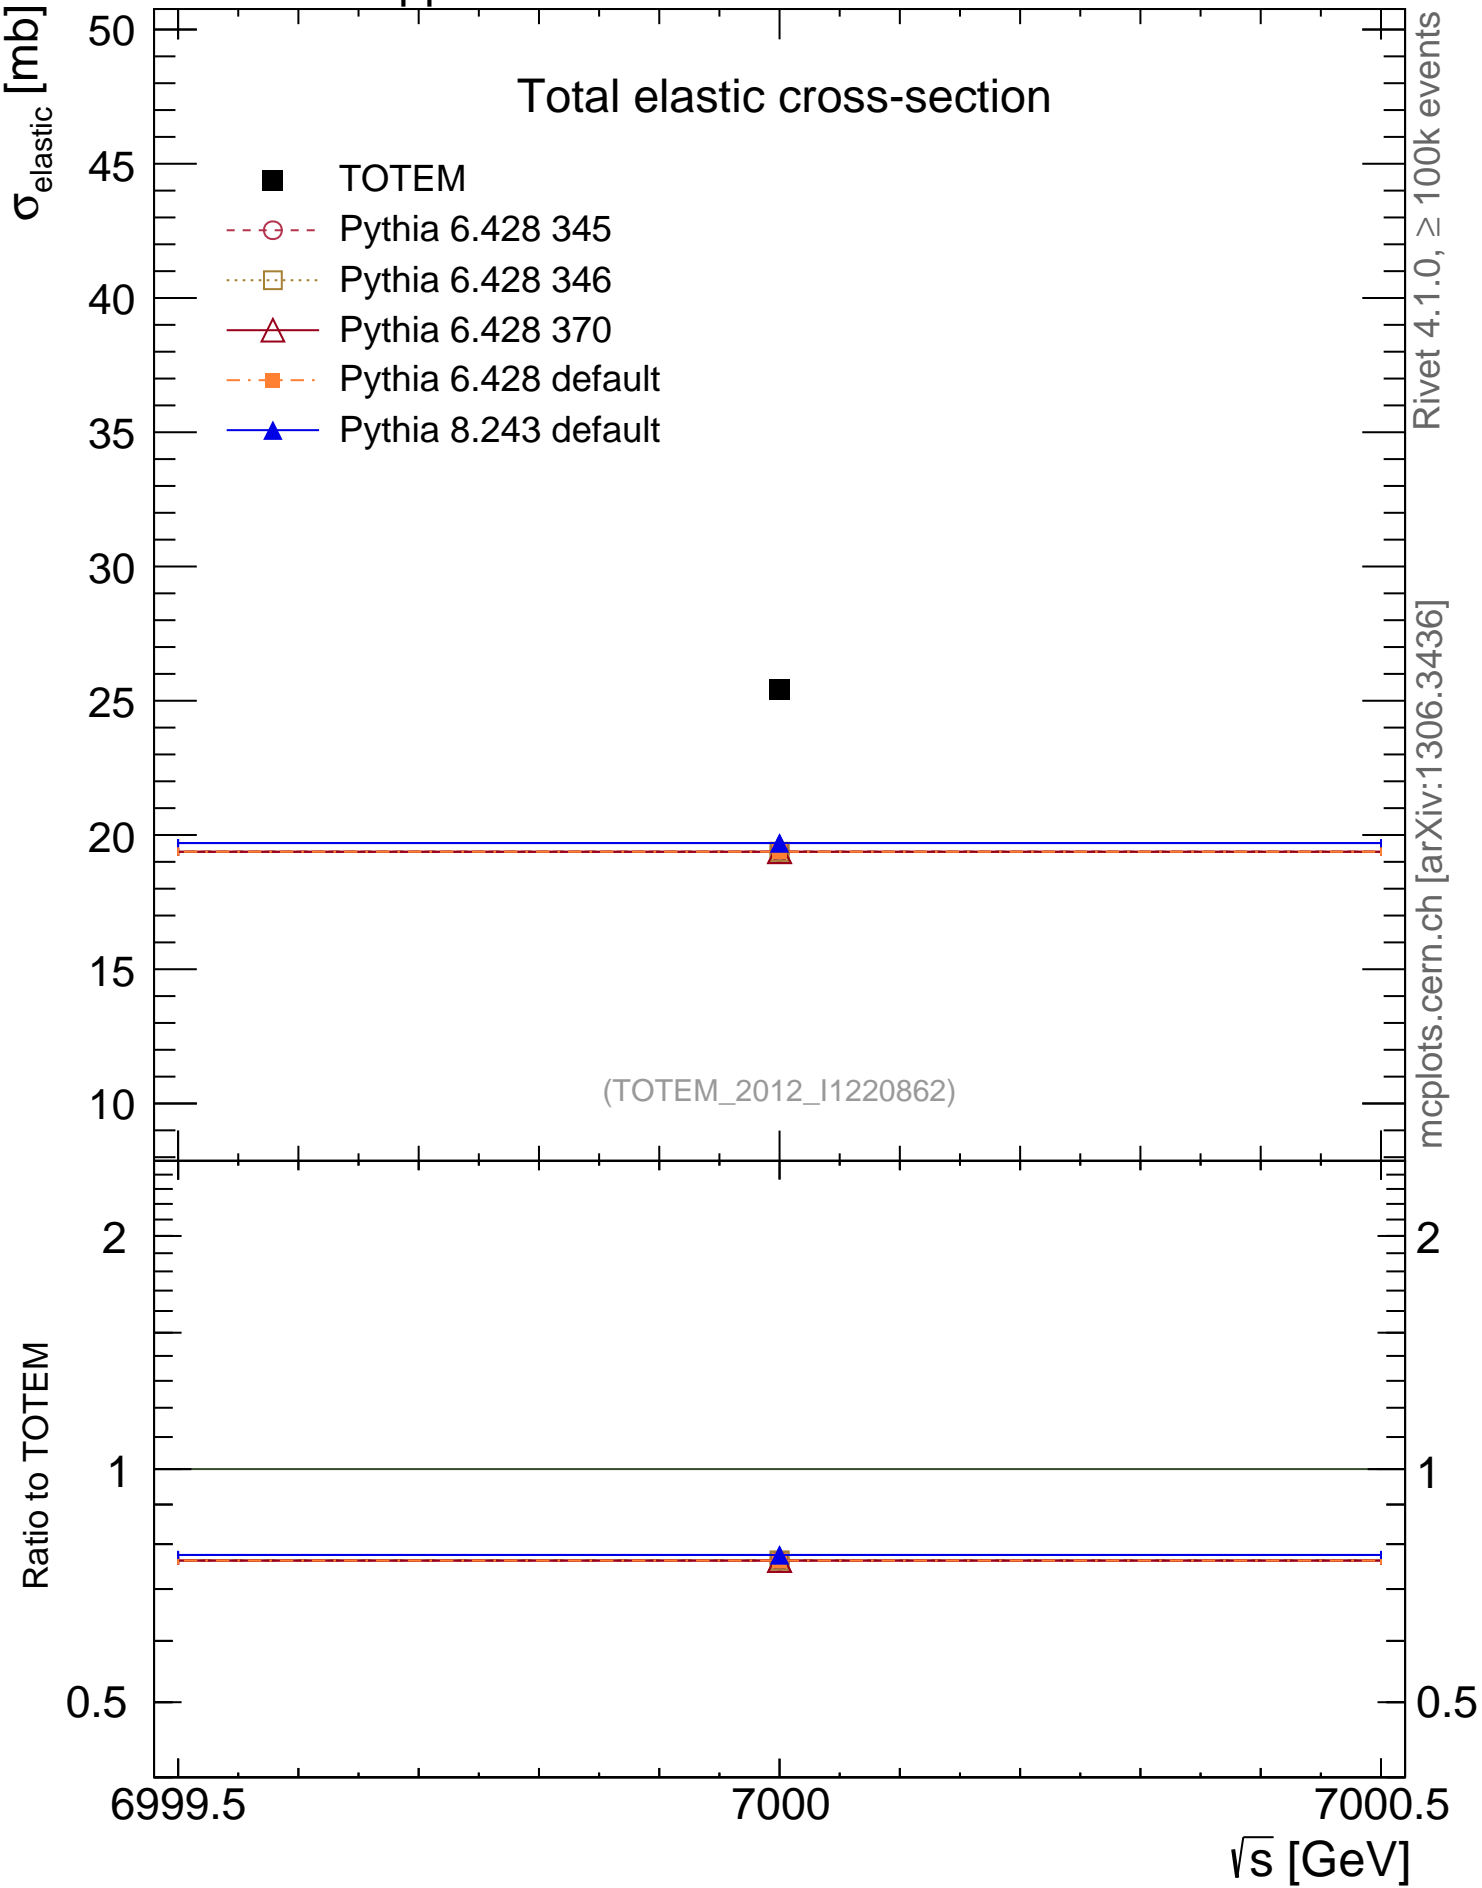

7000 GeV pp

Elastic

### Total elastic cross-section

(TOTEM\_2012\_I1220862)

mcplots.cern.ch [arXiv:1306.3436]

Rivet 4.1.0, ≥ 100k events