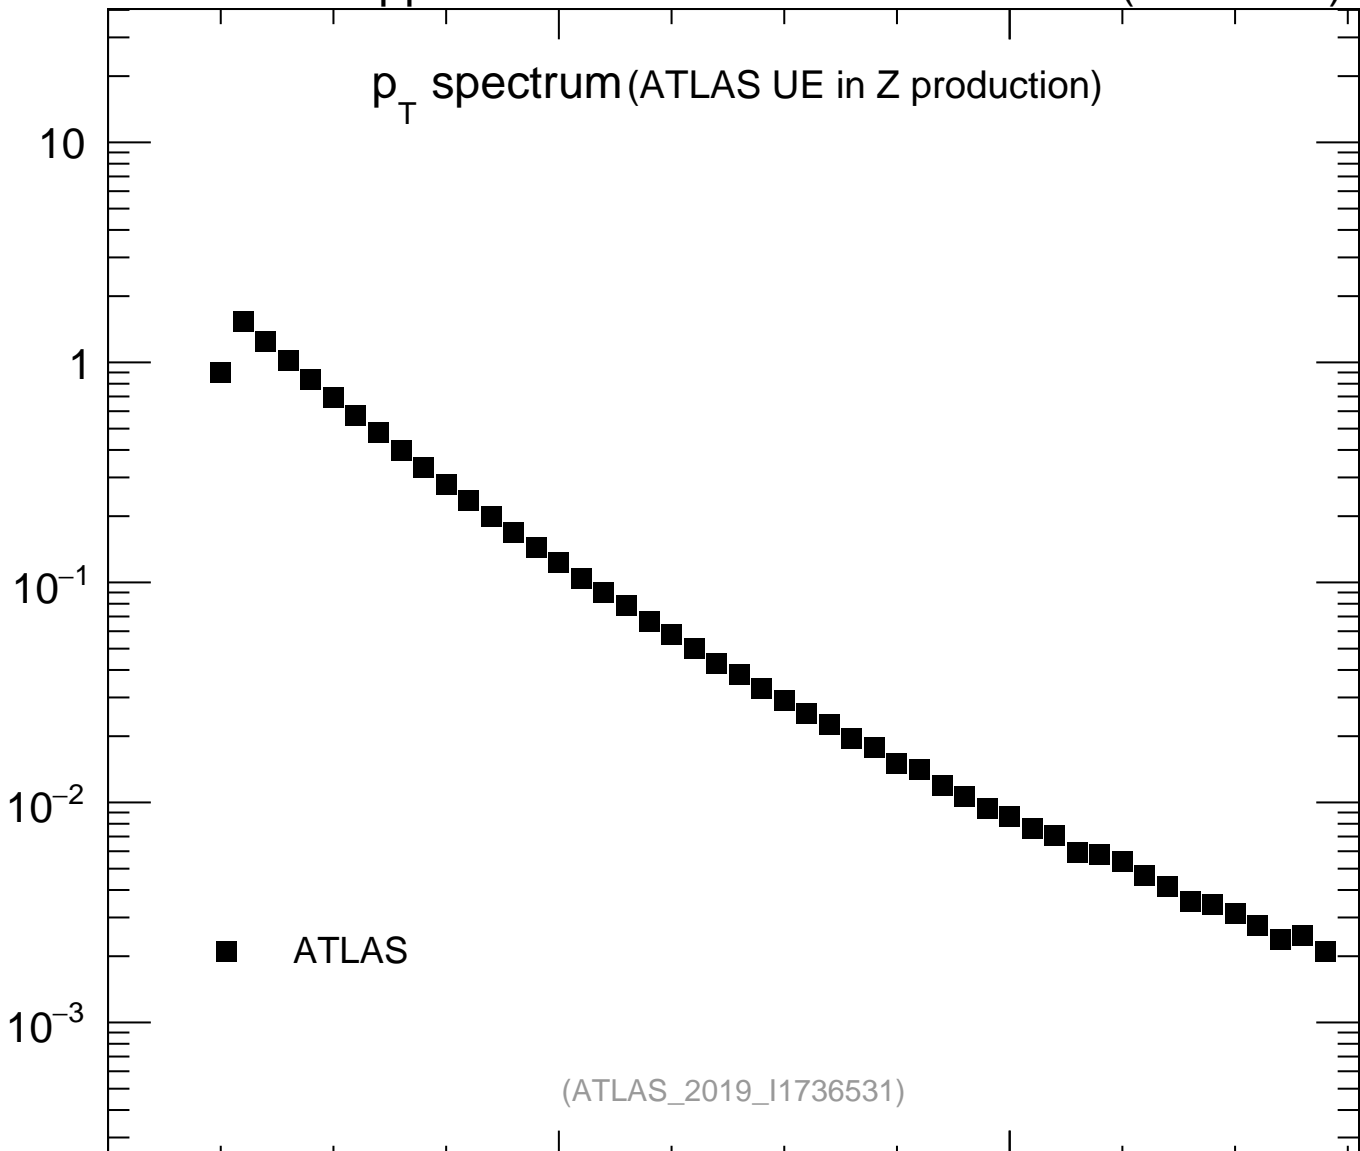

p_T spectrum (ATLAS UE in Z production)

mcplots.cern.ch [arXiv:1306.3436]