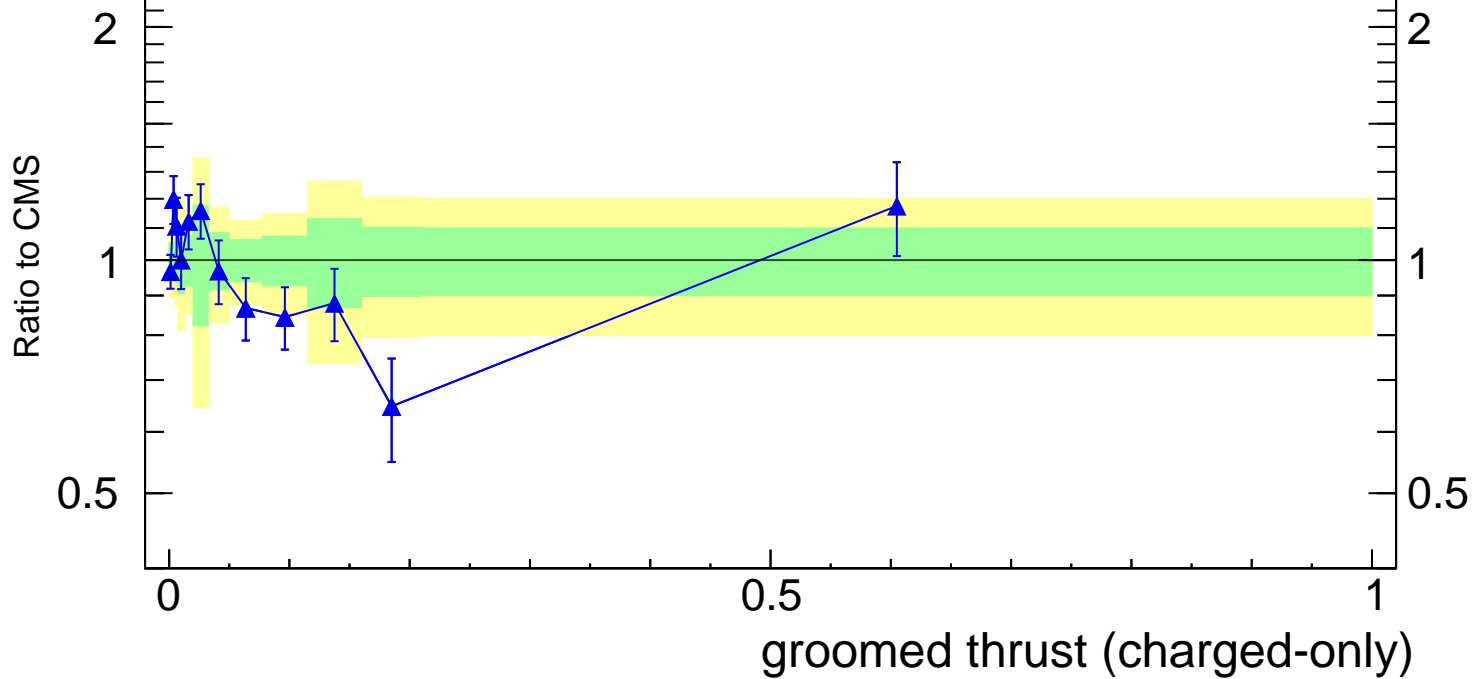

13000 GeV pp

Z+Jet

CMS, 13 TeV, AK4 jets, Z+jet region,  $120 < p_T^{\text{jet}} < 150$  GeV

Rivet 4.1.0, 100k events

mcplots.cern.ch [arXiv:1306.3436]