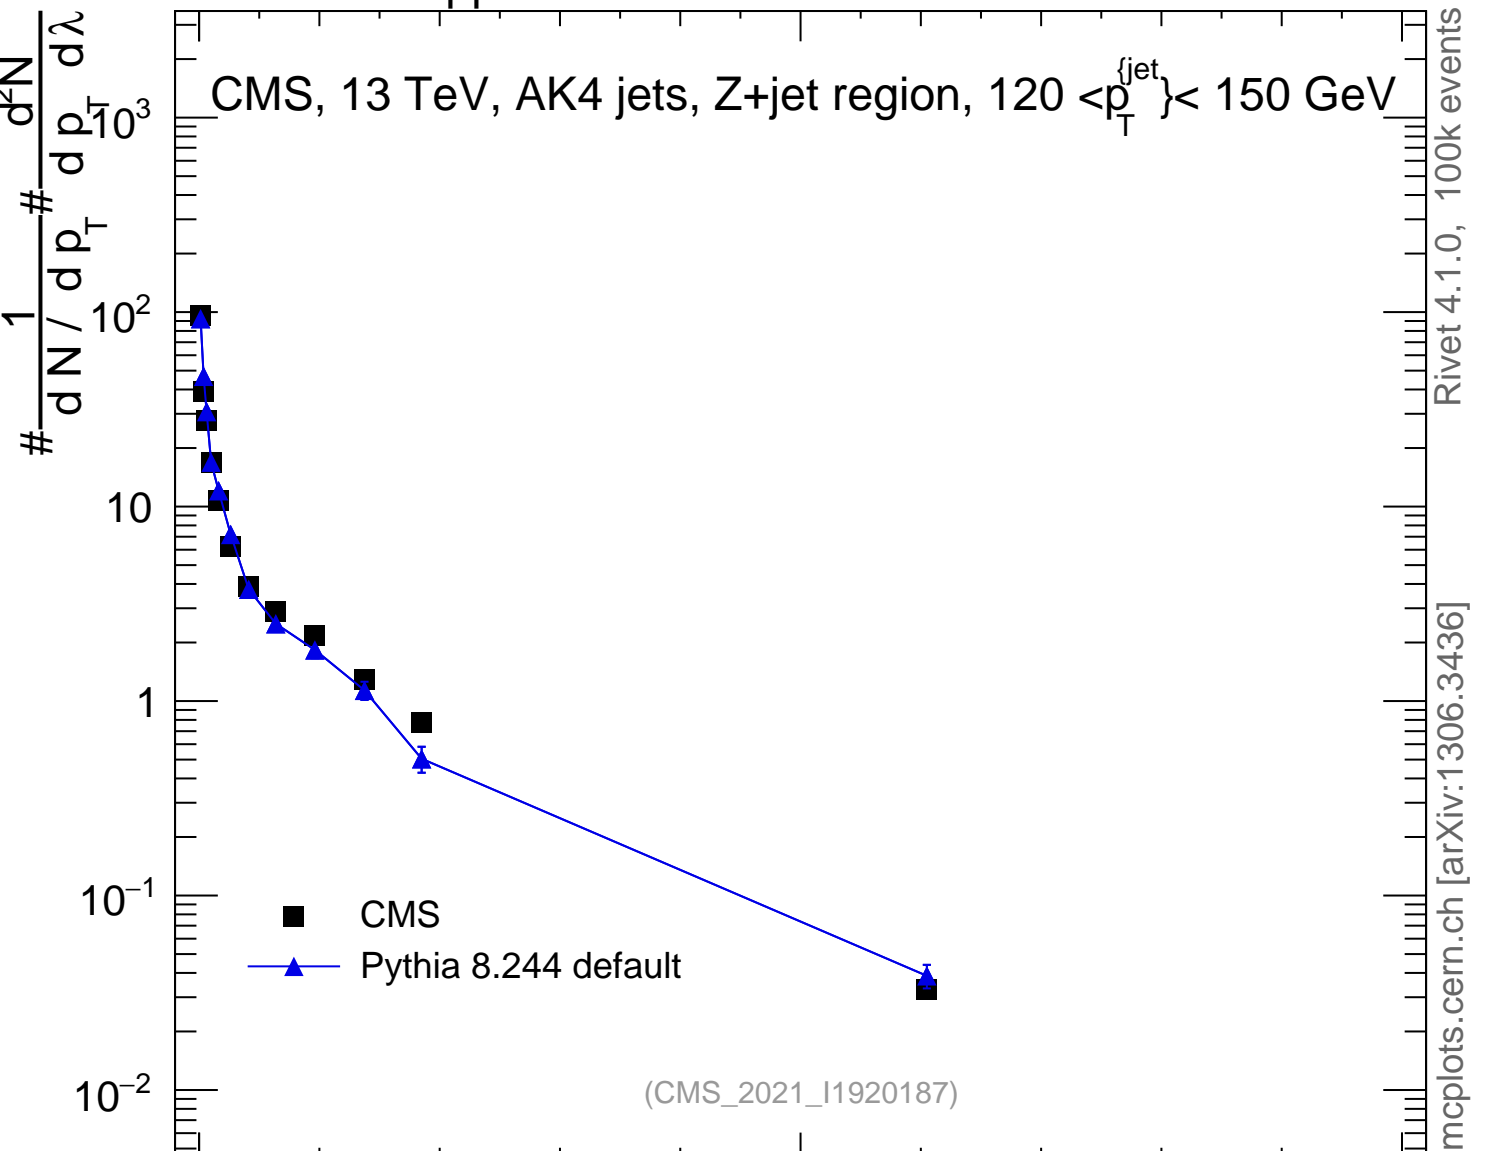

13000 GeV pp

Z+Jet

CMS, 13 TeV, AK4 jets, Z+jet region,  $120 < p_T^{\text{jet}} < 150$  GeV

Rivet 4.1.0, 100k events

mcplots.cern.ch [arXiv:1306.3436]