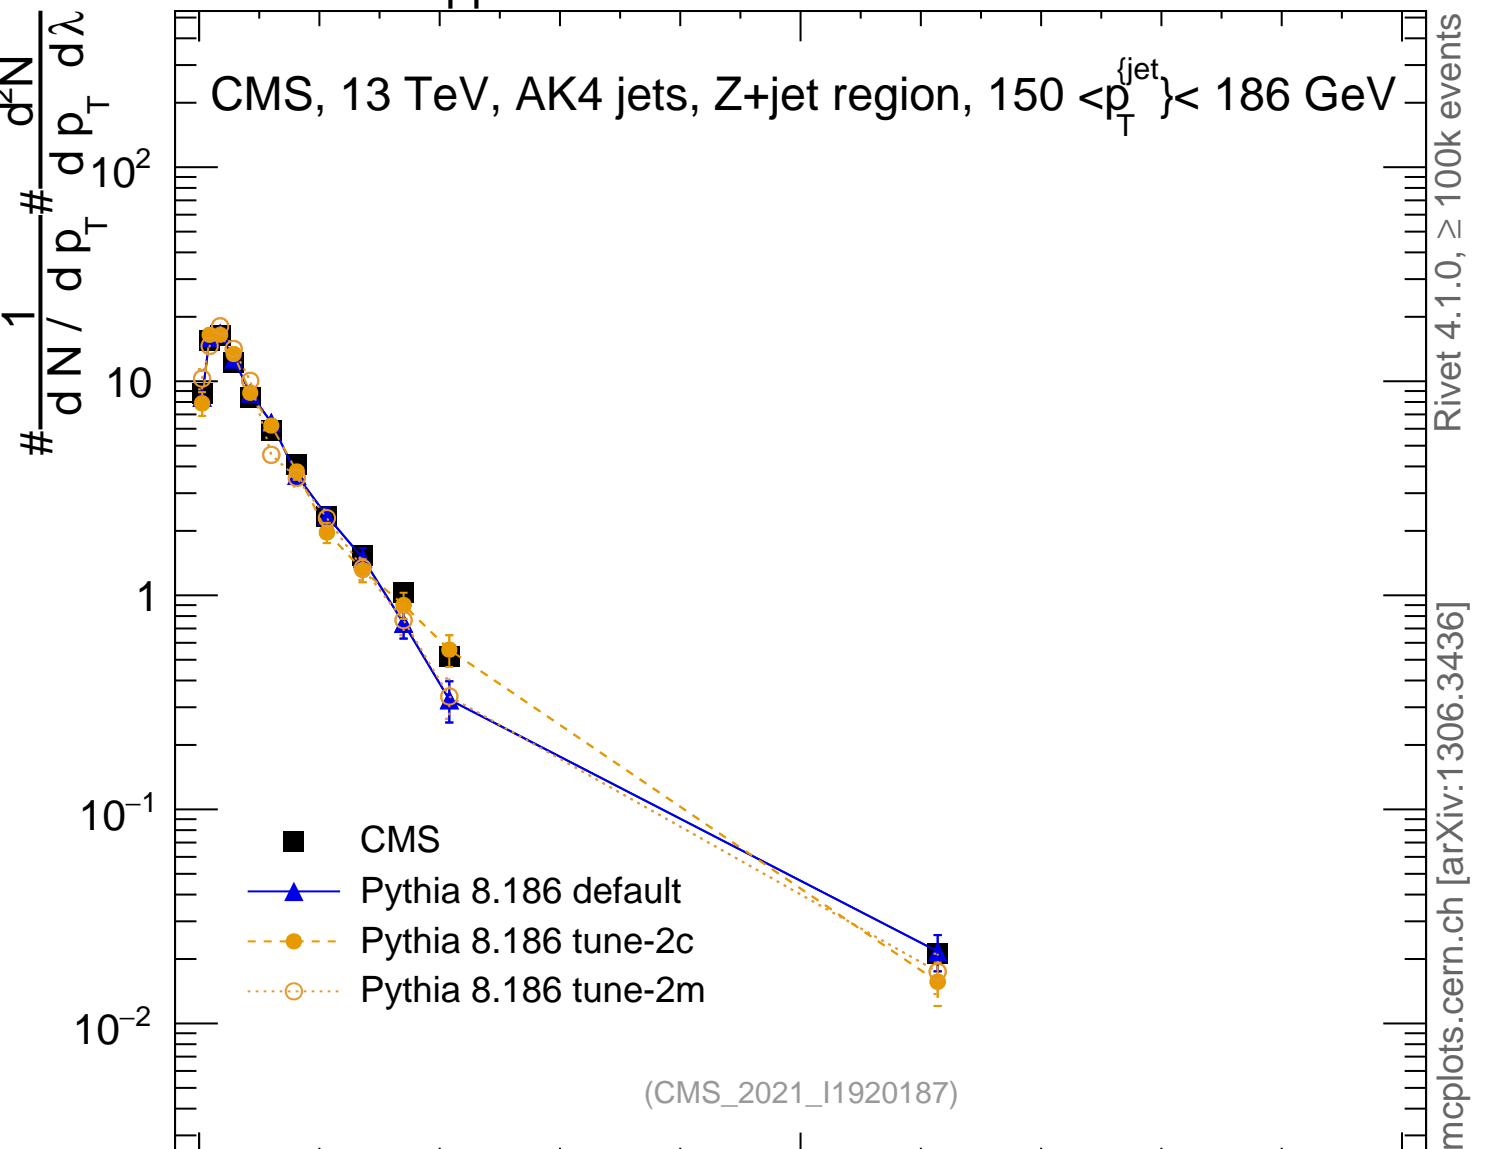

CMS, 13 TeV, AK4 jets, Z+jet region, $150 < p_T^{\text{jet}} < 186$ GeV

Rivet 4.1.0, ≥ 100k events

mcplots.cern.ch [arXiv:1306.3436]