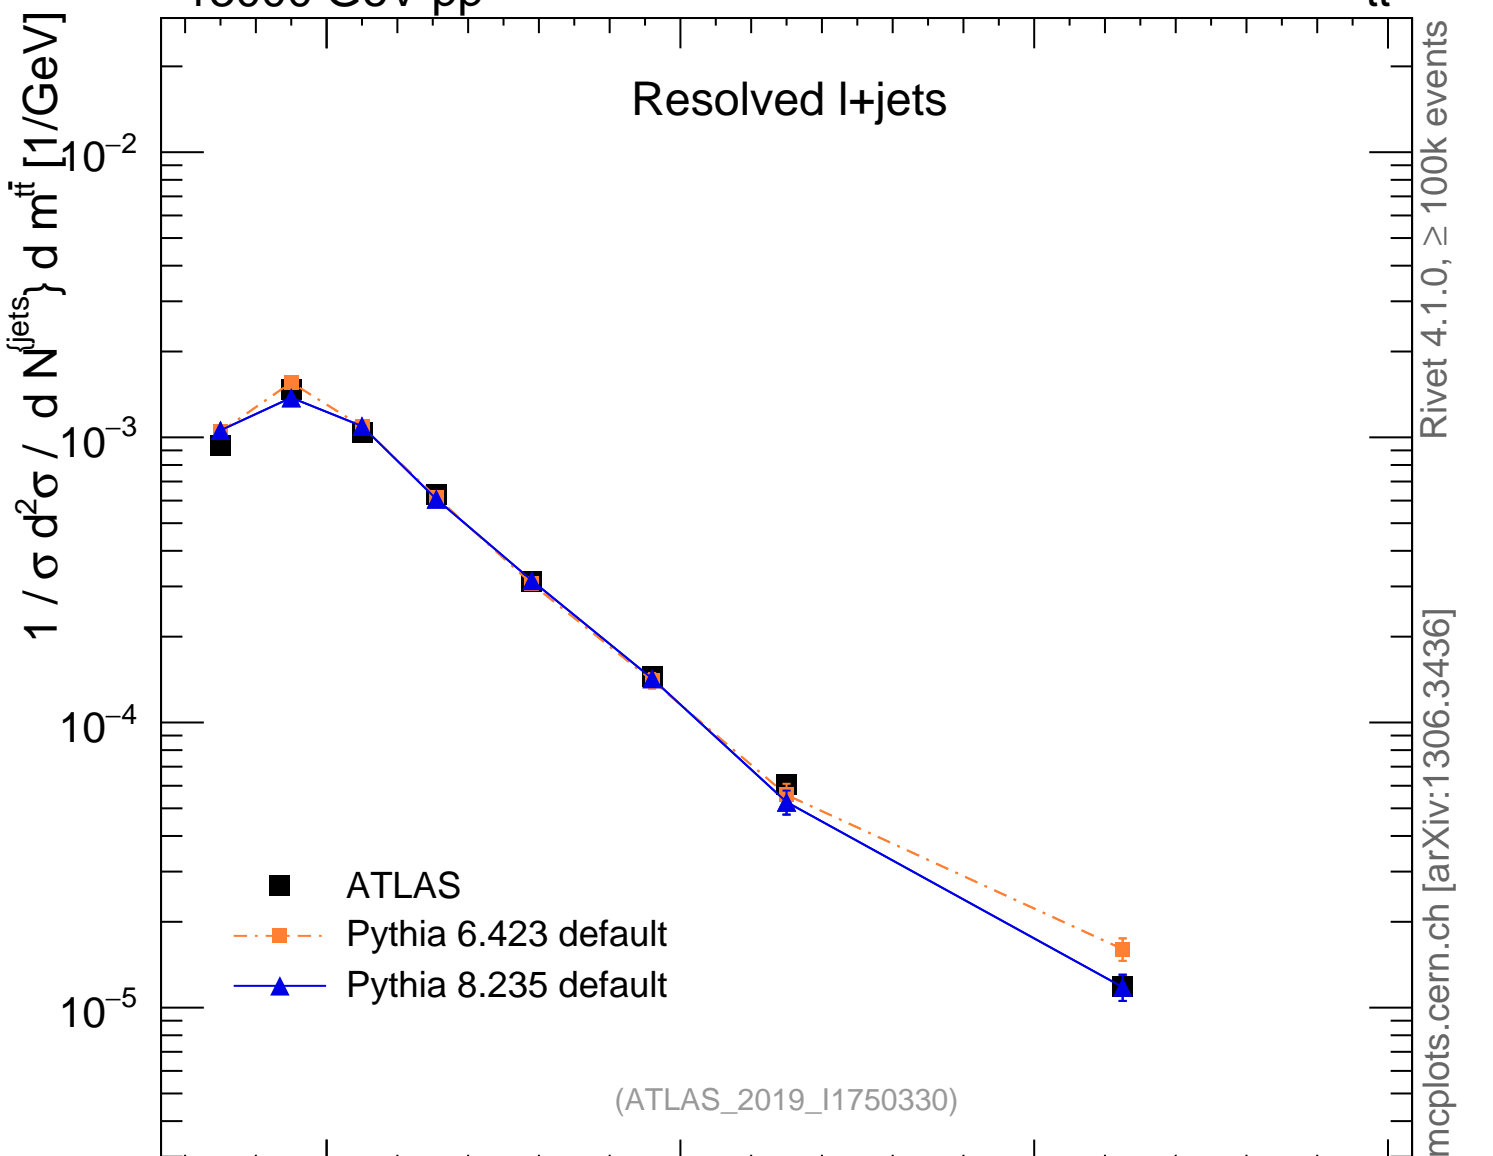

13000 GeV pp

tt

Resolved l+jets

Rivet 4.1.0, ≥ 100k events

mcplots.cern.ch [arXiv:1306.3436]