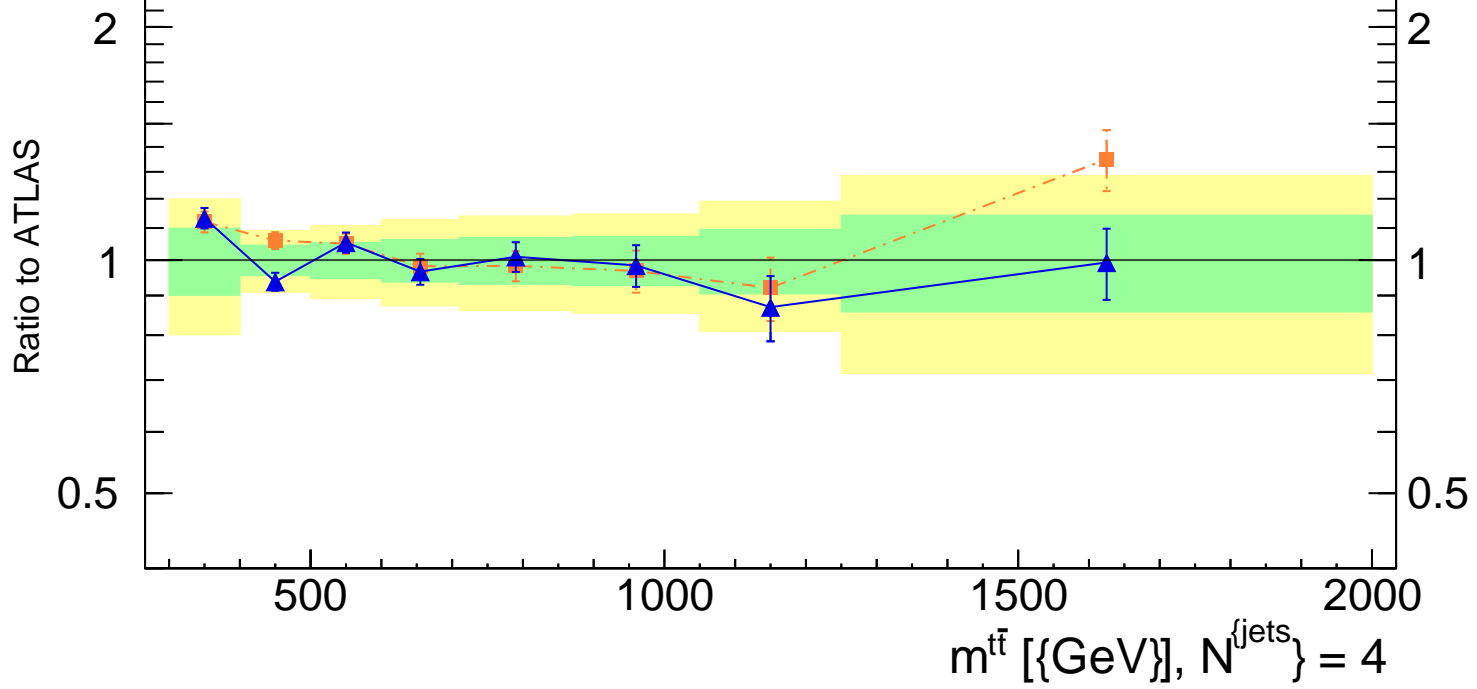

13000 GeV pp

tt

Resolved l+jets

Rivet 4.1.0, ≥ 100k events

mcplots.cern.ch [arXiv:1306.3436]