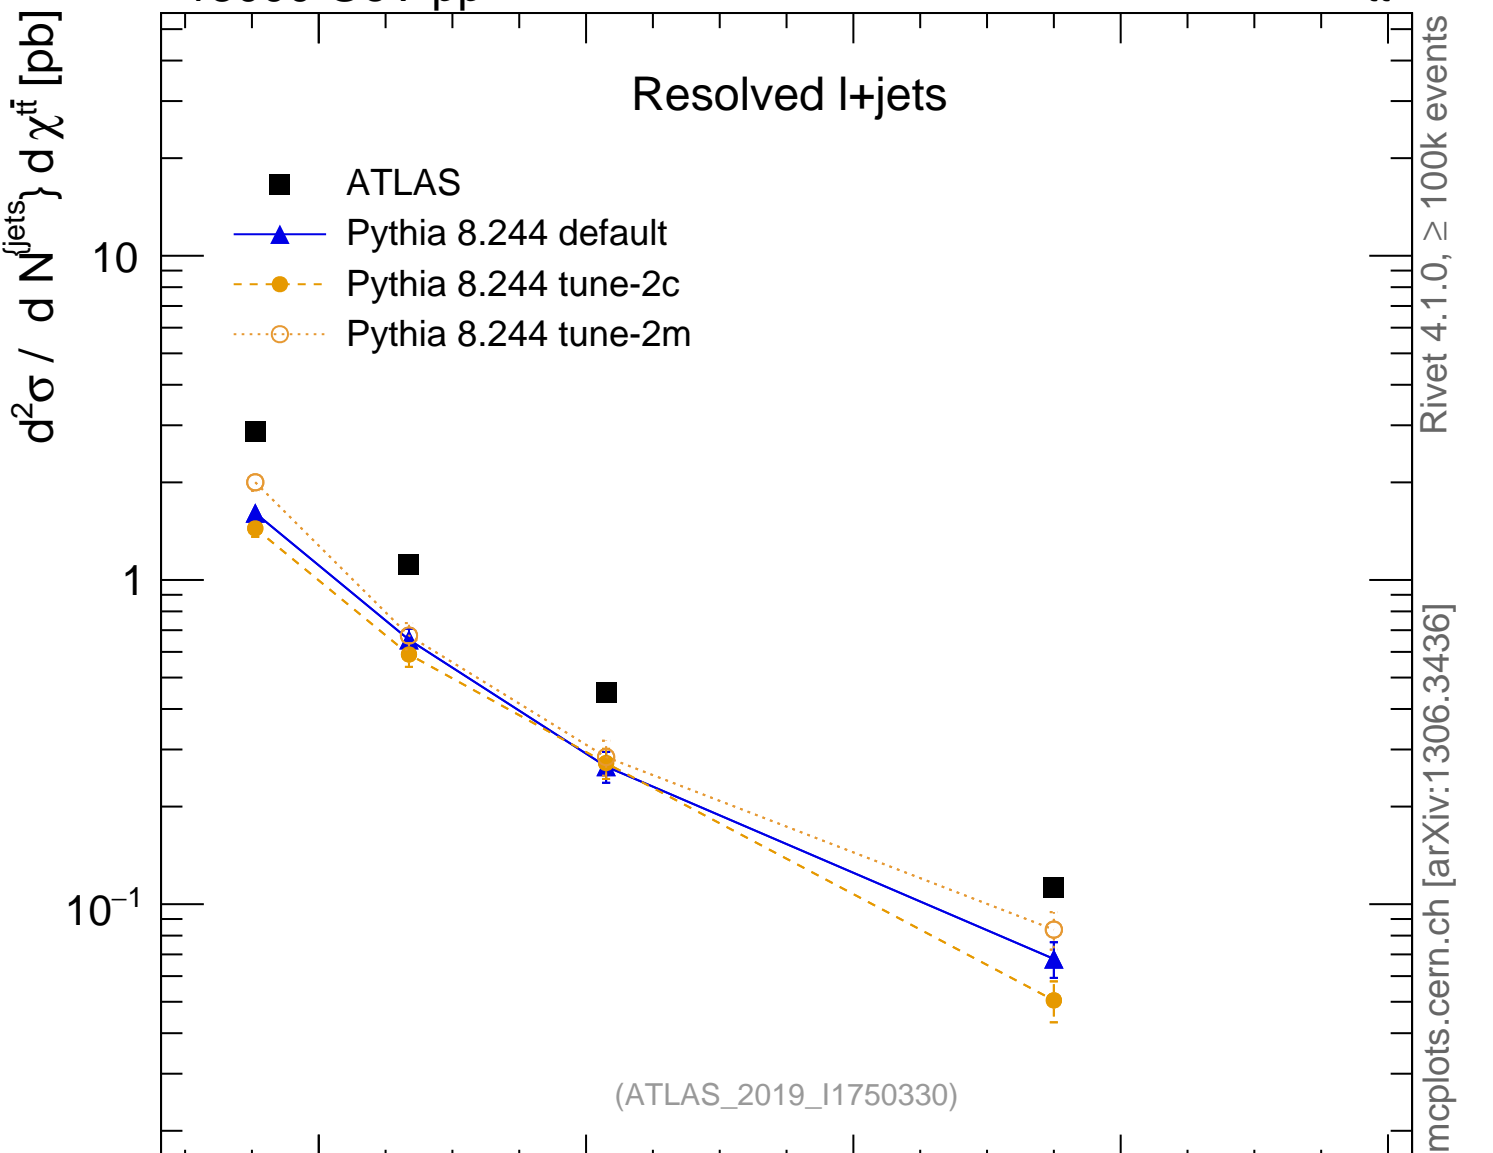

13000 GeV pp

tt

Resolved l+jets

- ATLAS
- ▲ Pythia 8.244 default
- Pythia 8.244 tune-2c
- Pythia 8.244 tune-2m

(ATLAS_2019_I1750330)

mcplots.cern.ch [arXiv:1306.3436]

Rivet 4.1.0, ≥ 100k events