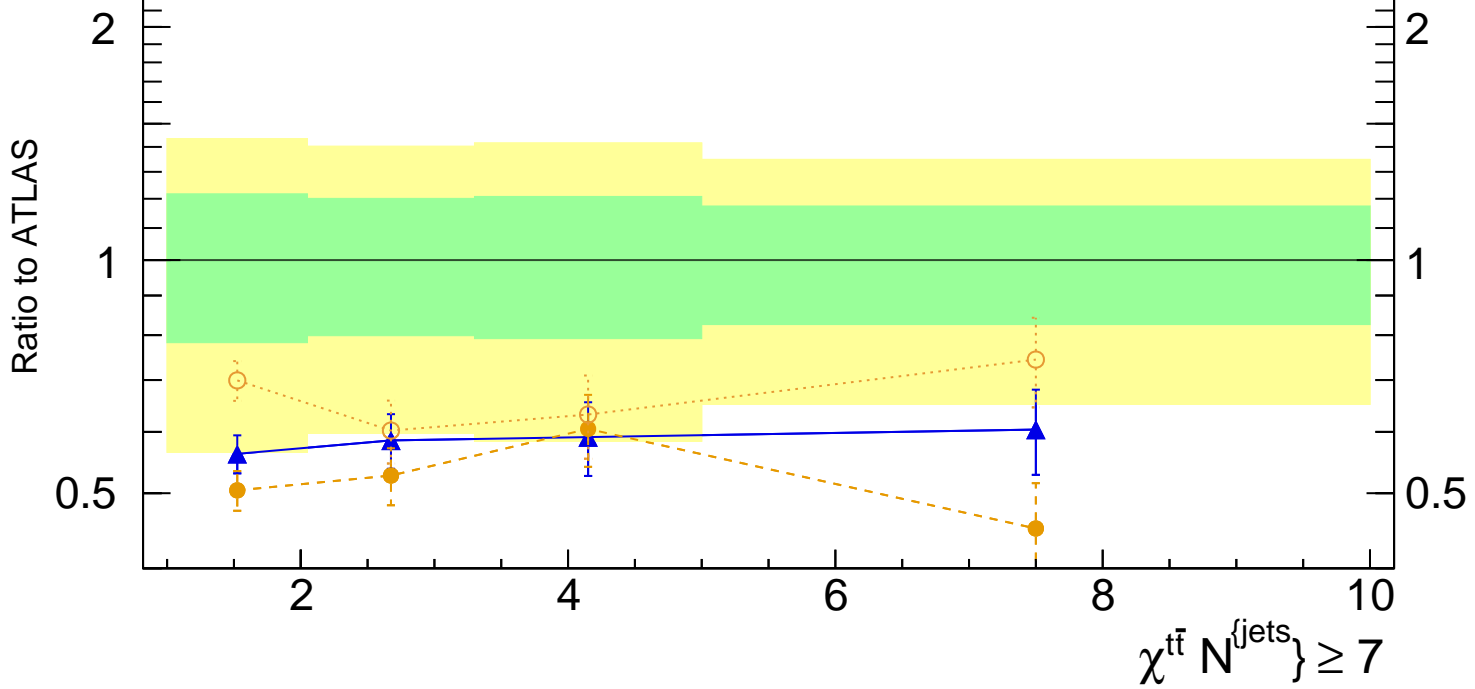

13000 GeV pp

tt

Resolved l+jets

- ATLAS
- ▲ Pythia 8.244 default
- Pythia 8.244 tune-2c
- Pythia 8.244 tune-2m

(ATLAS_2019_I1750330)

mcplots.cern.ch [arXiv:1306.3436]

Rivet 4.1.0, ≥ 100k events