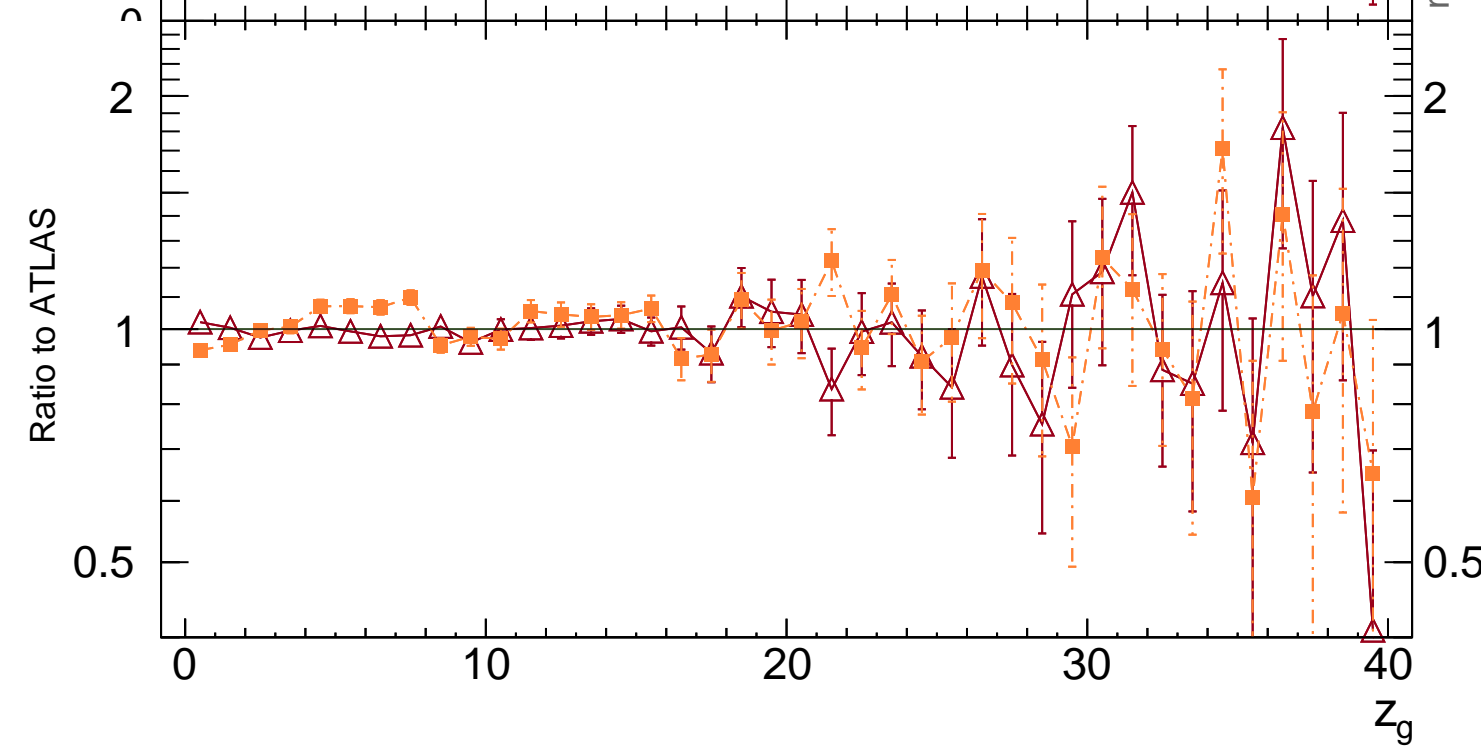

13000 GeV pp

Jets

Dijet selection, Forward jet, Track Based, Soft Drop $\beta = 0.0$, z_{cut}

- ATLAS
- △ Pythia 6.428 370
- Pythia 6.428 default

Rivet 4.1.0, $\geq 2.1M$ events
mcplots.cern.ch [arXiv:1306.3436]