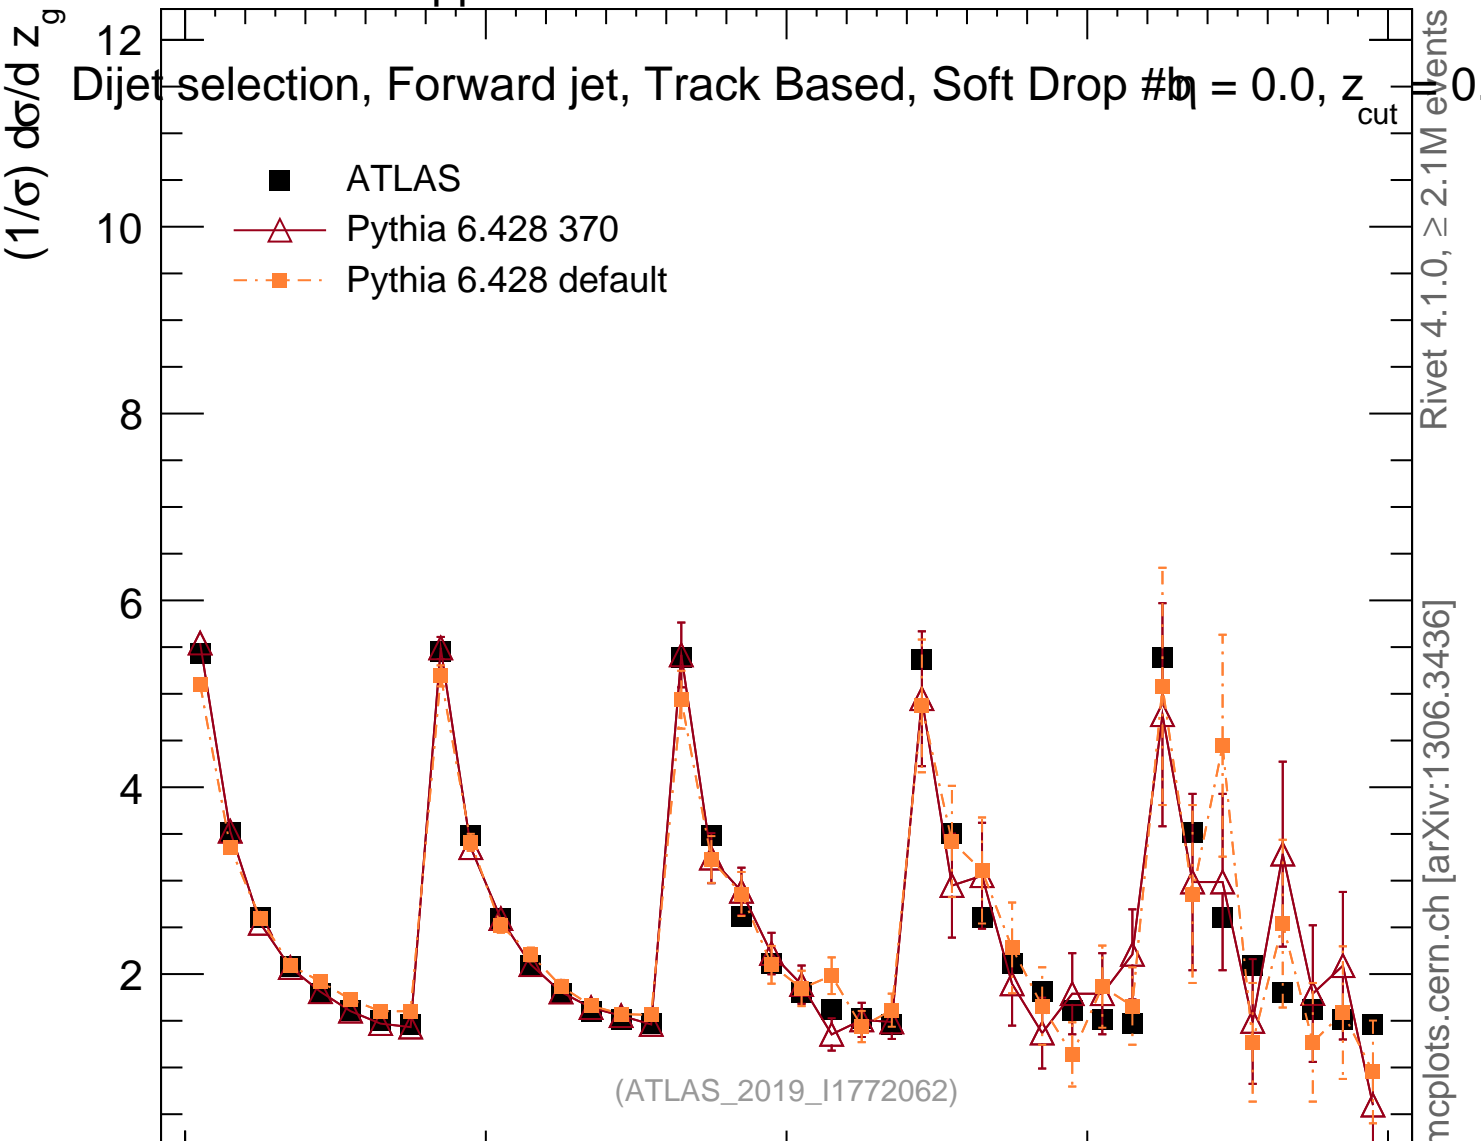

13000 GeV pp

Jets

Dijet selection, Forward jet, Track Based, Soft Drop $\beta = 0.0$, z_{cut}

- ATLAS
- △ Pythia 6.428 370
- Pythia 6.428 default

Rivet 4.1.0, $\geq 2.1M$ events
mcplots.cern.ch [arXiv:1306.3436]