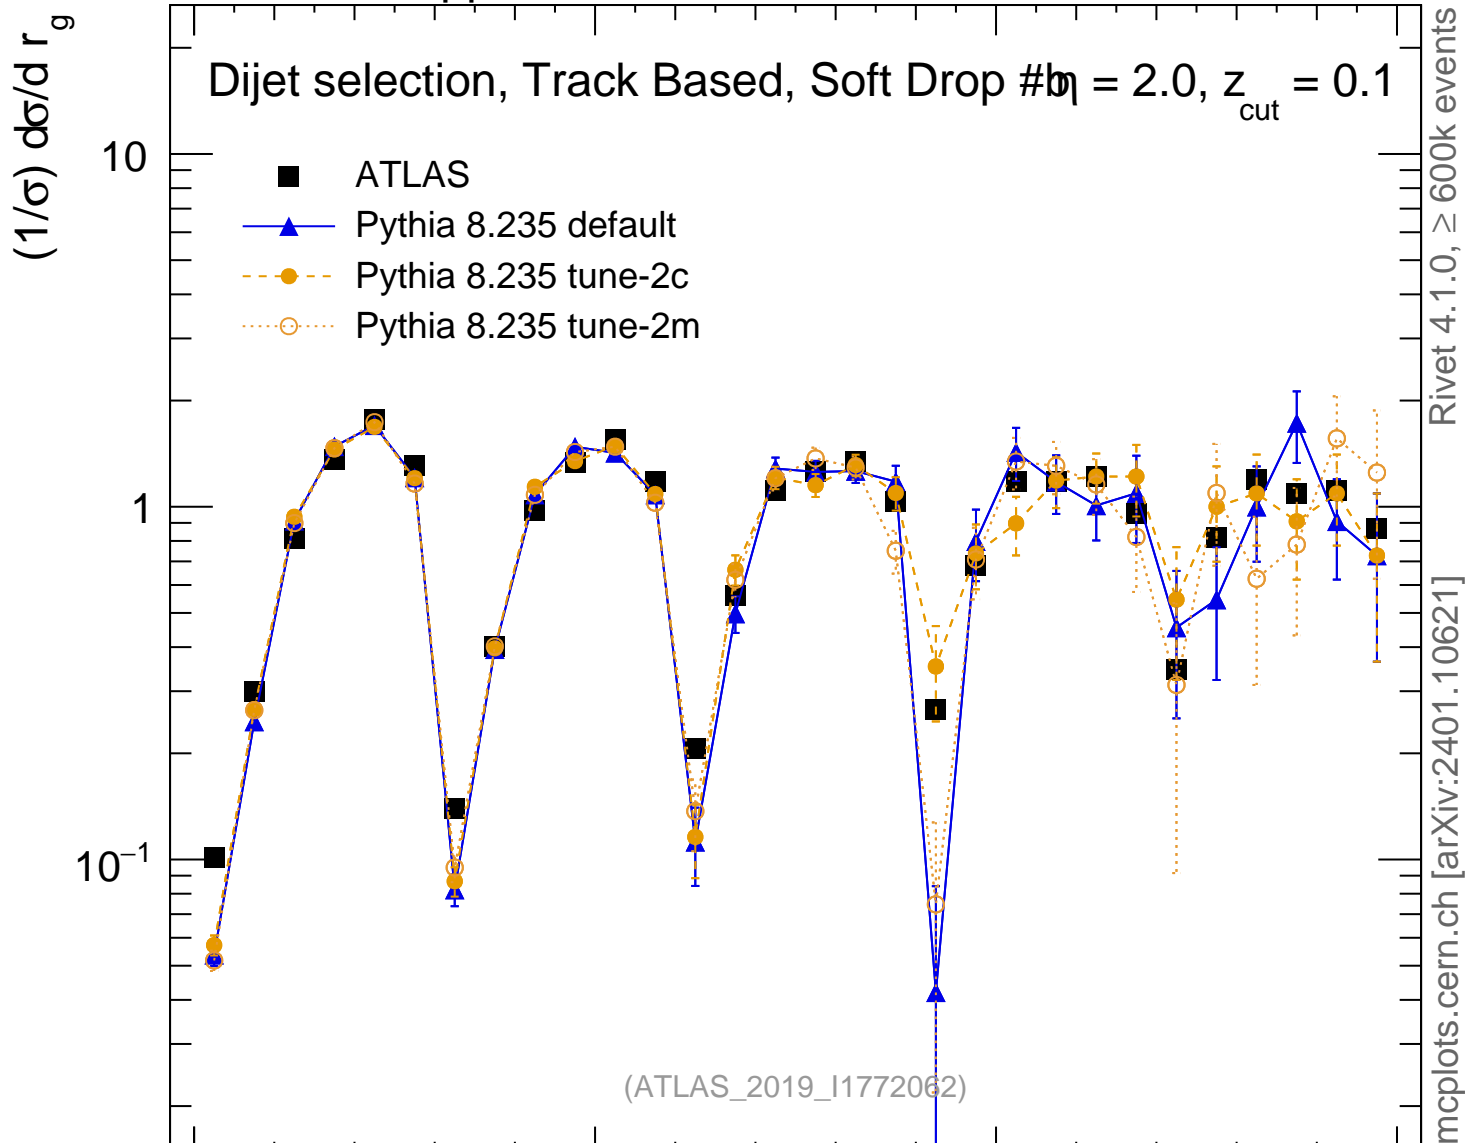

13000 GeV pp

Jets

Dijet selection, Track Based, Soft Drop $\beta = 2.0$, $z_{\text{cut}} = 0.1$

- ATLAS
- ▲ Pythia 8.235 default
- Pythia 8.235 tune-2c
- Pythia 8.235 tune-2m

Rivet 4.1.0, ≥ 600k events