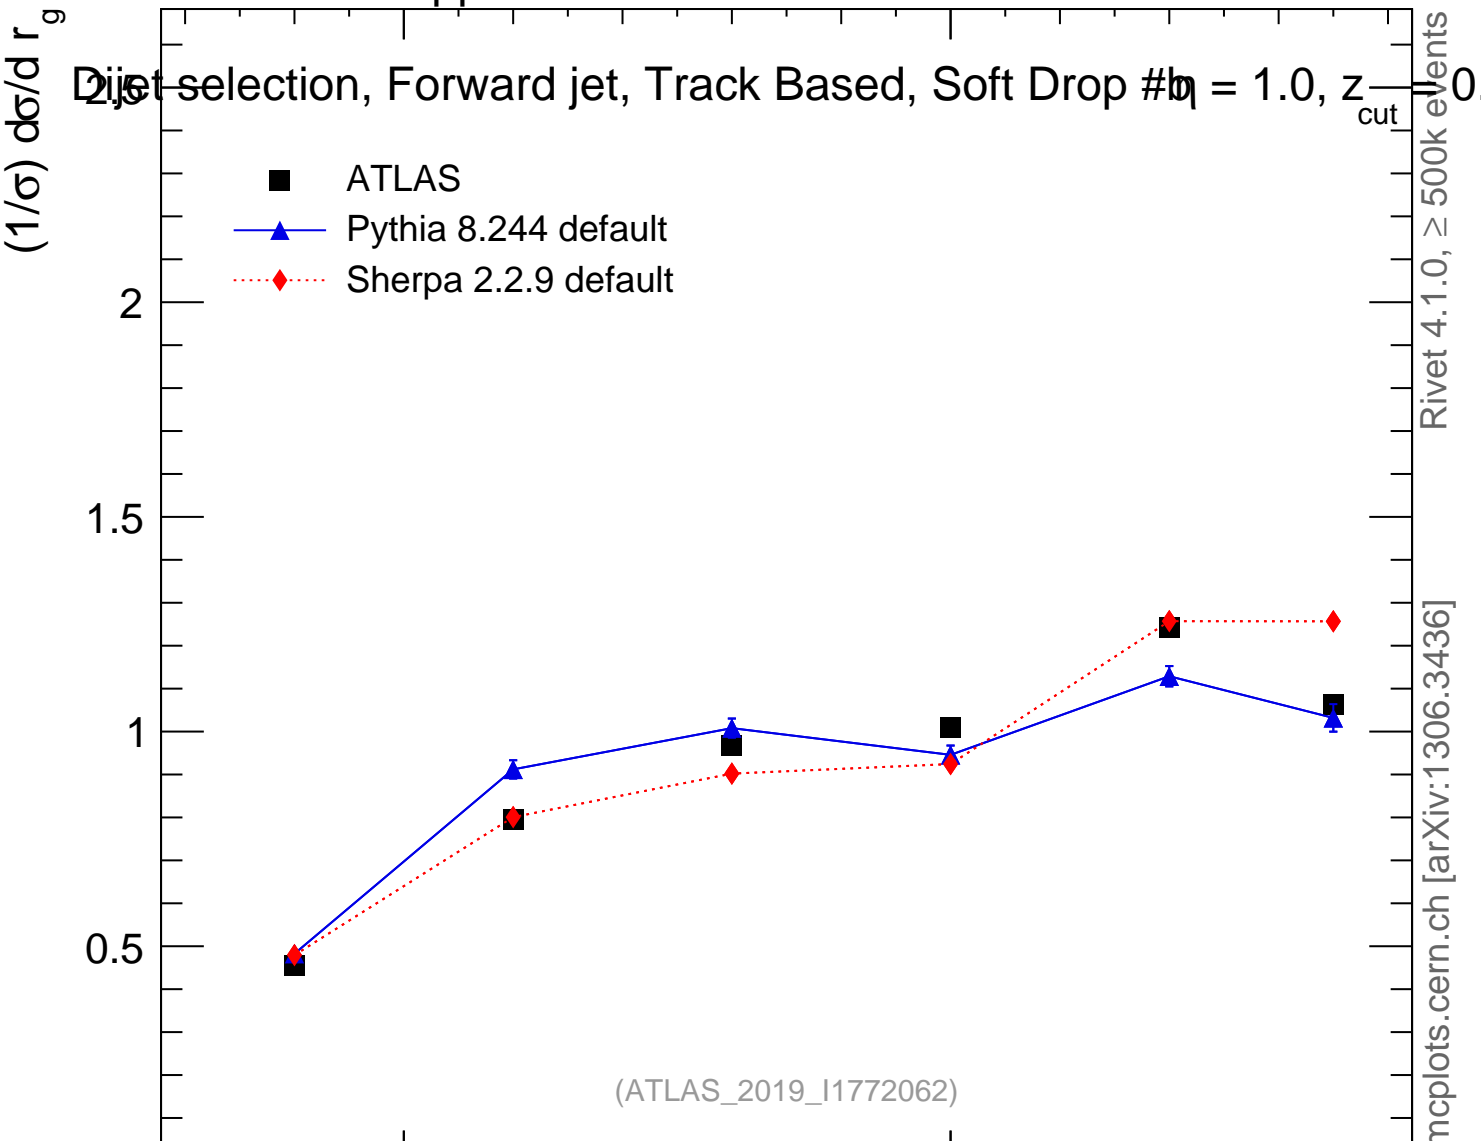

13000 GeV pp

Jets

Dijet selection, Forward jet, Track Based, Soft Drop $\beta = 1.0, z_{cut} = 0.1$

- ATLAS
- ▲ Pythia 8.244 default
- ◆ Sherpa 2.2.9 default

mcplots.cern.ch [arXiv:1306.3436]

Rivet 4.1.0, $\geq 500k$ events