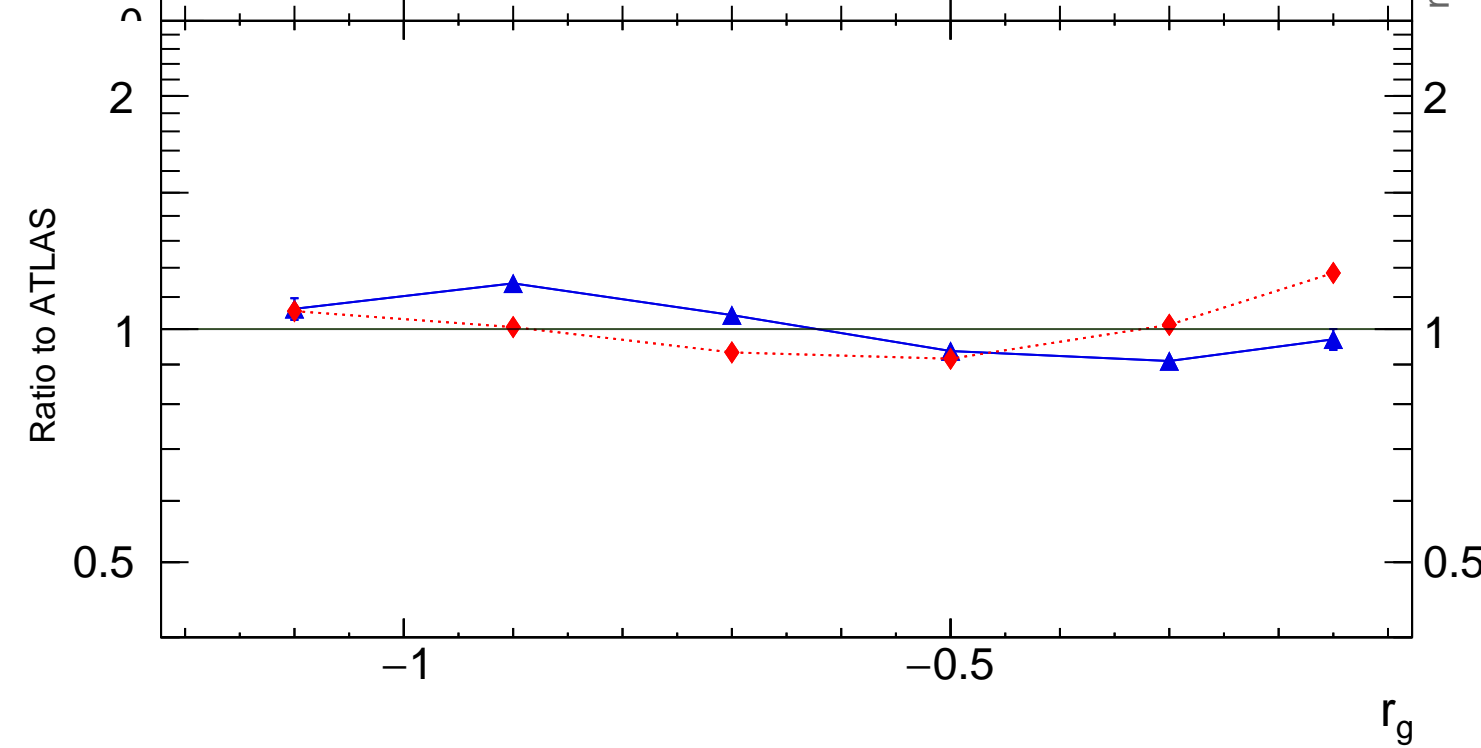

13000 GeV pp

Jets

Dijet selection, Forward jet, Track Based, Soft Drop $\beta = 1.0, z_{cut} = 0.1$

- ATLAS
- ▲ Pythia 8.244 default
- ◆ Sherpa 2.2.9 default

mcplots.cern.ch [arXiv:1306.3436]

Rivet 4.1.0, $\geq 500k$ events