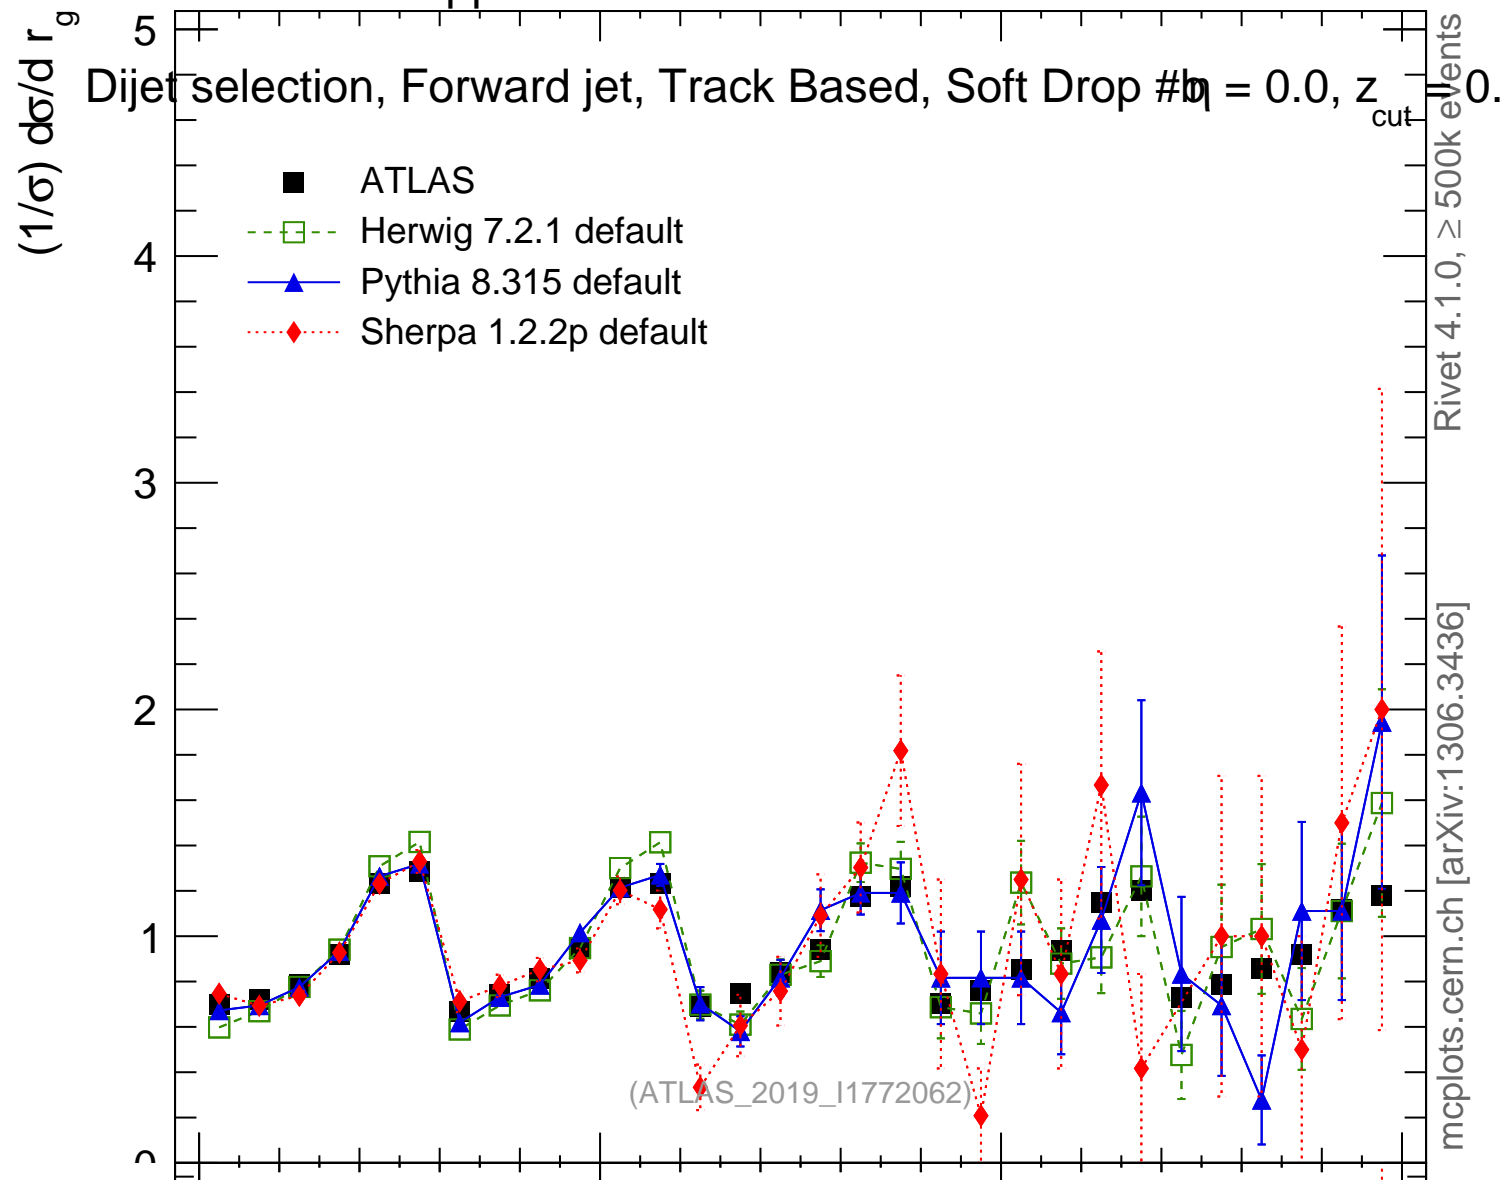

13000 GeV pp

Jets

Dijet selection, Forward jet, Track Based, Soft Drop $\beta = 0.0$, z_{cut}

- ATLAS
- - □ Herwig 7.2.1 default
- - ▲ Pythia 8.315 default
- - ◆ Sherpa 1.2.2p default

Rivet 4.1.0, $\geq 500k$ events
mcplots.cern.ch [arXiv:1306.3436]

Ratio to ATLAS