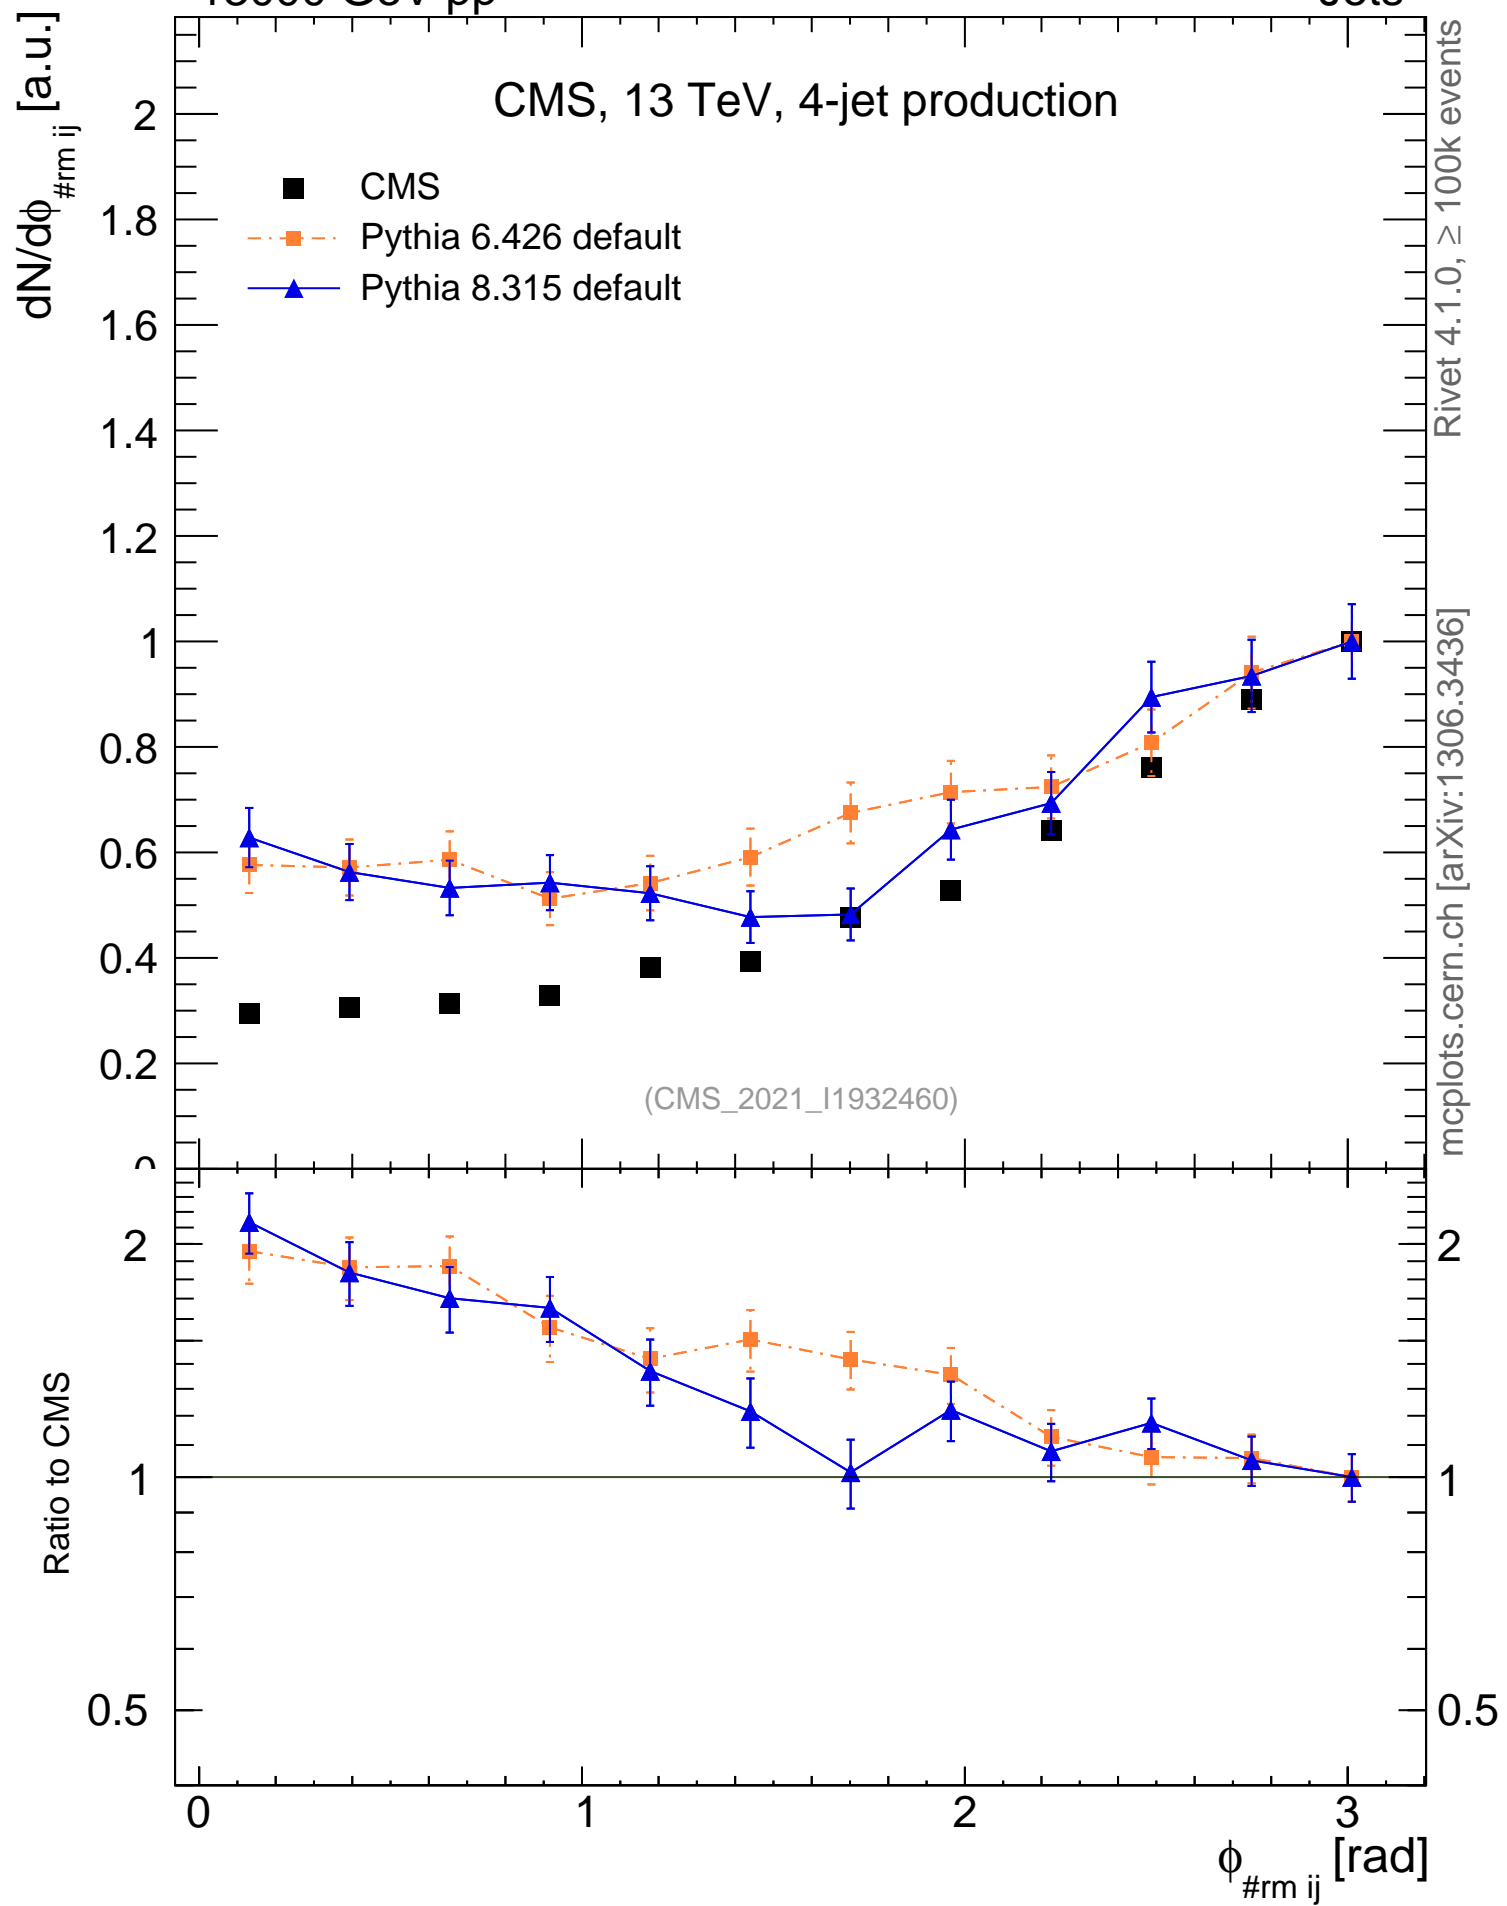

CMS, 13 TeV, 4-jet production

mcplots.cern.ch [arXiv:1306.3436]

Rivet 4.1.0, ≥ 100k events