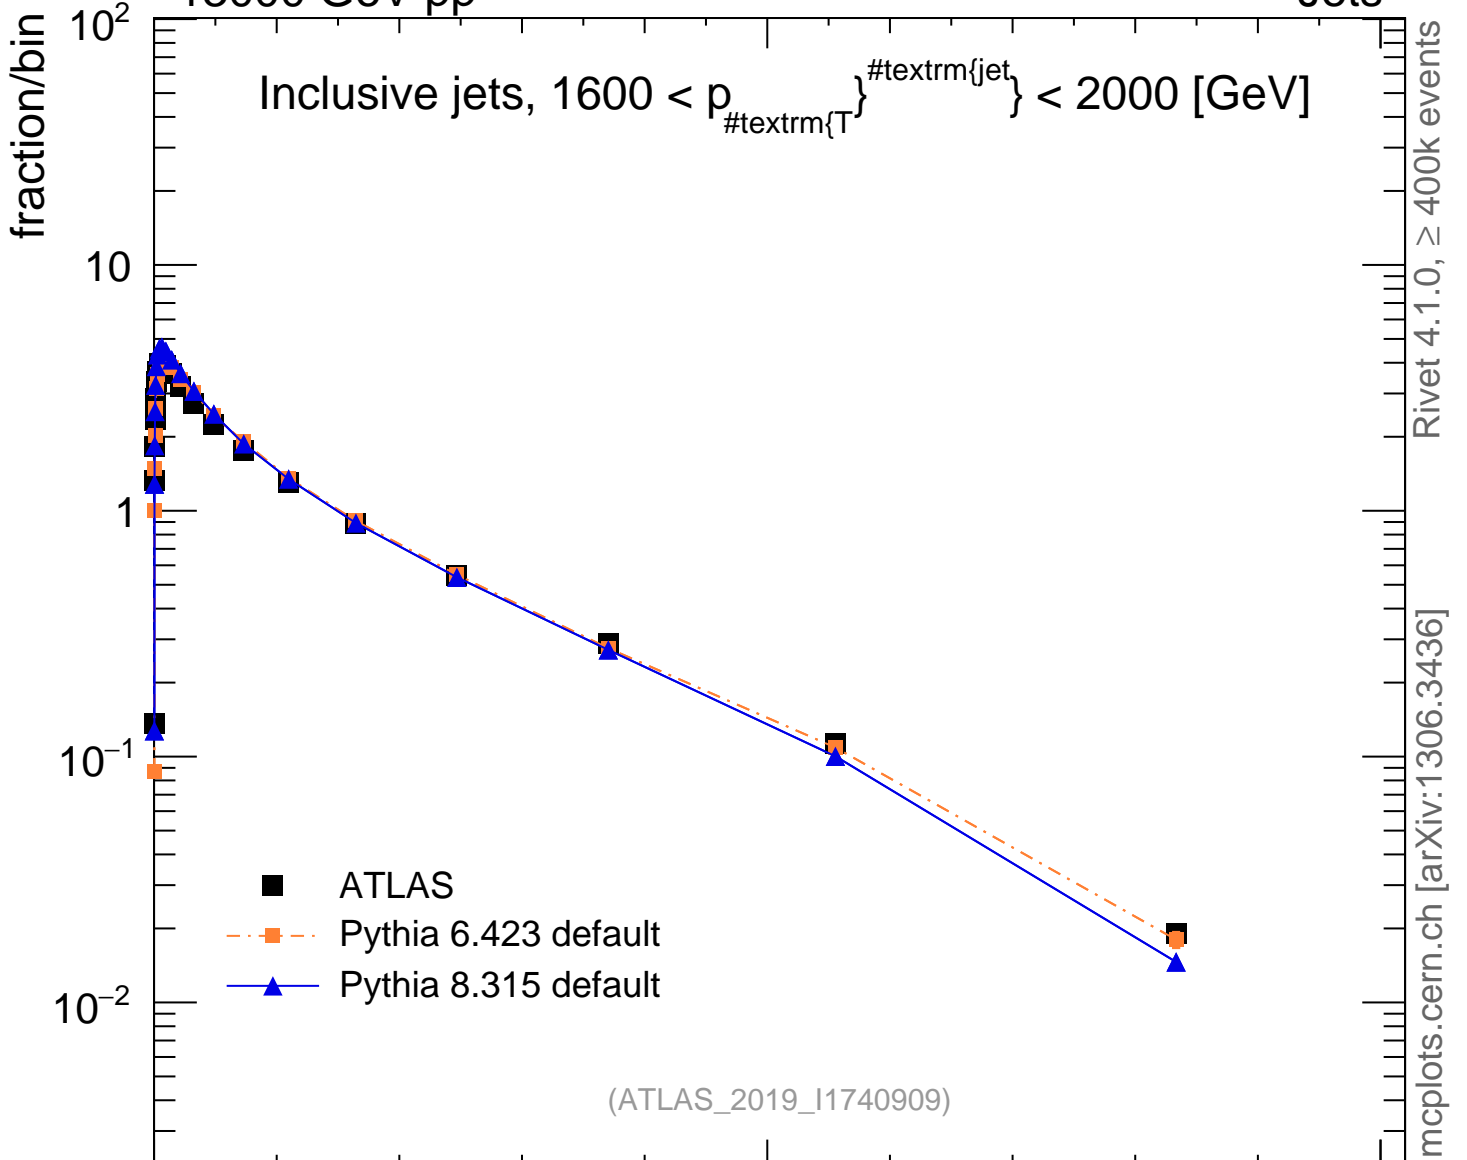

Inclusive jets,  $1600 < p_{\text{T}}^{\text{jet}} < 2000$  [GeV]

Rivet 4.1.0, ≥ 400k events  
mcplots.cern.ch [arXiv:1306.3436]