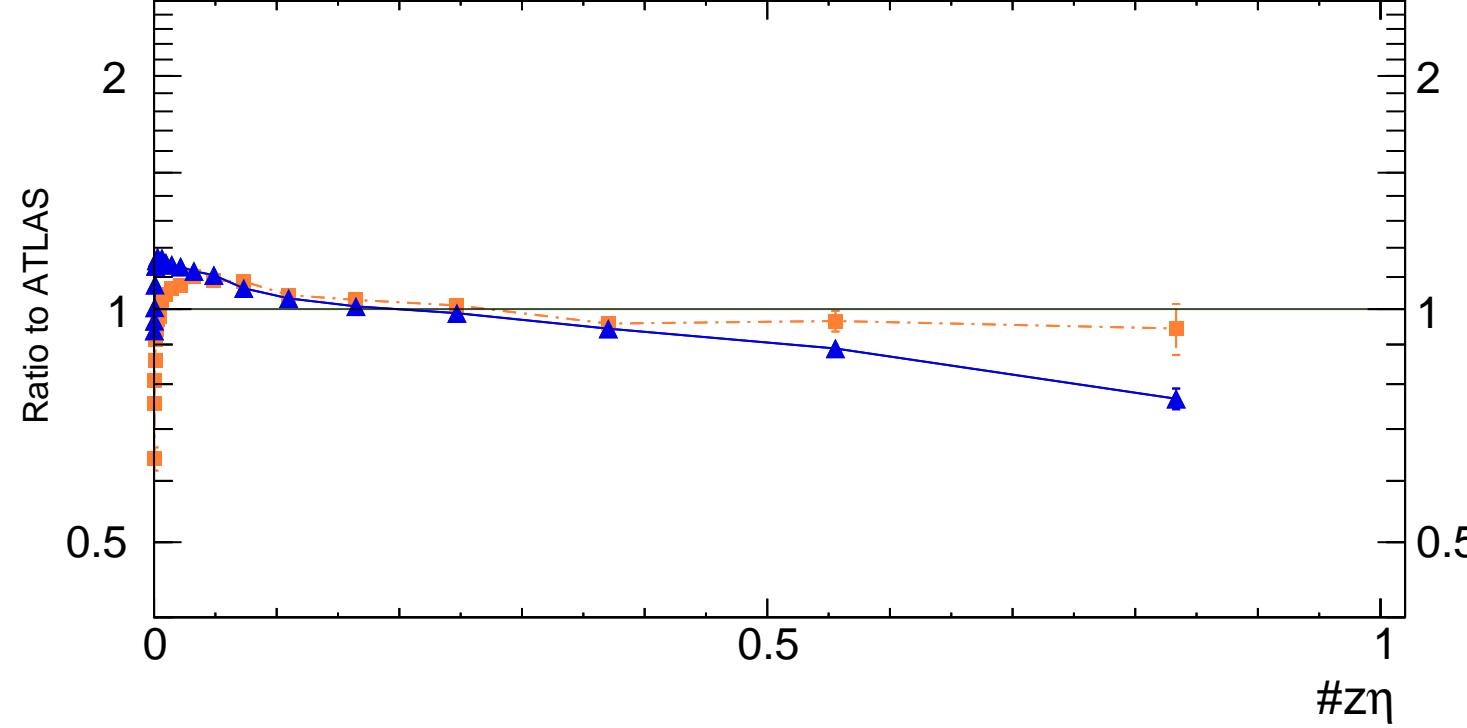

Inclusive jets,  $1600 < p_{\text{T}}^{\text{jet}} < 2000$  [GeV]

Rivet 4.1.0, ≥ 400k events  
mcplots.cern.ch [arXiv:1306.3436]