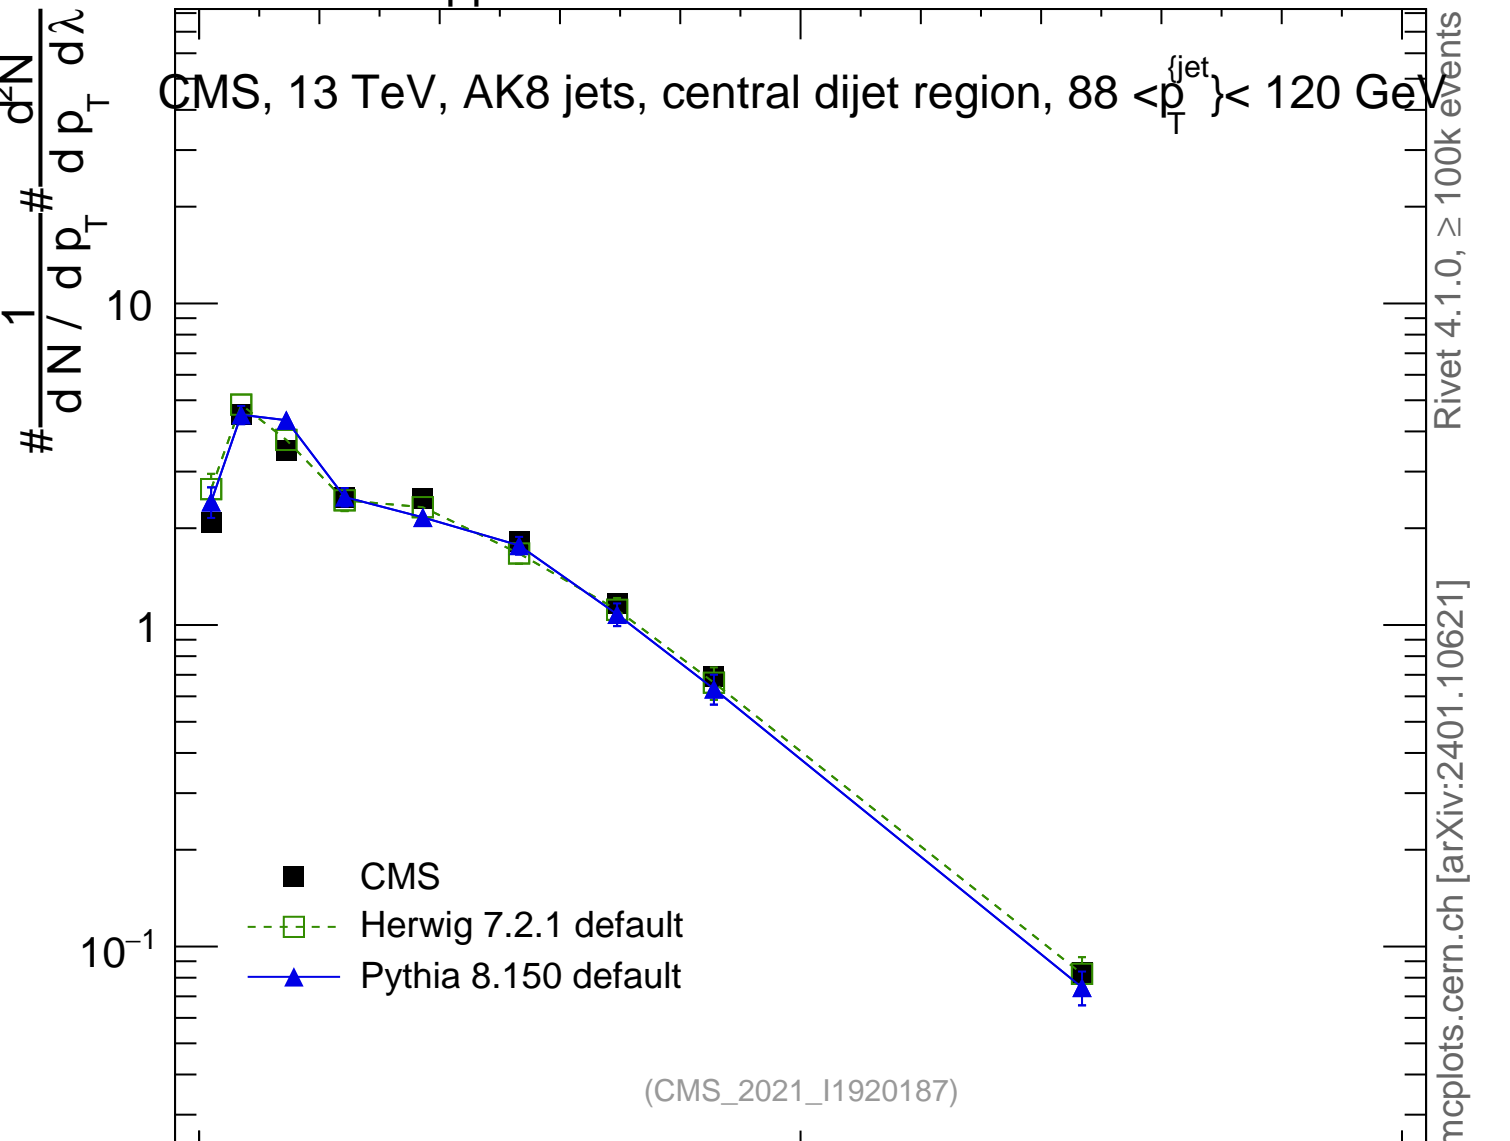

13000 GeV pp

Jets

CMS, 13 TeV, AK8 jets, central dijet region,  $88 < p_T^{jet} < 120$  GeV

Rivet 4.1.0, ≥ 100k events  
mcplots.cern.ch [arXiv:2401.10621]