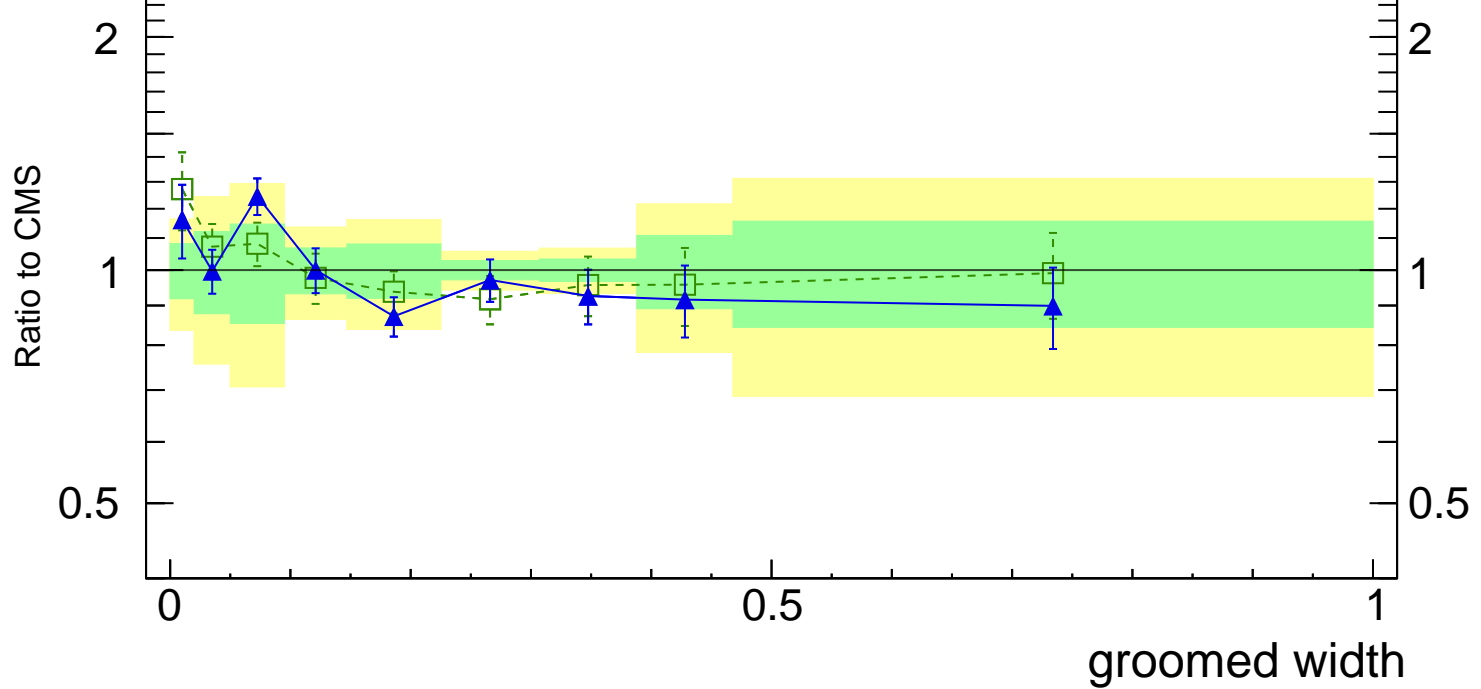

13000 GeV pp

Jets

CMS, 13 TeV, AK8 jets, central dijet region,  $88 < p_T^{jet} < 120$  GeV

Rivet 4.1.0, ≥ 100k events  
mcplots.cern.ch [arXiv:2401.10621]