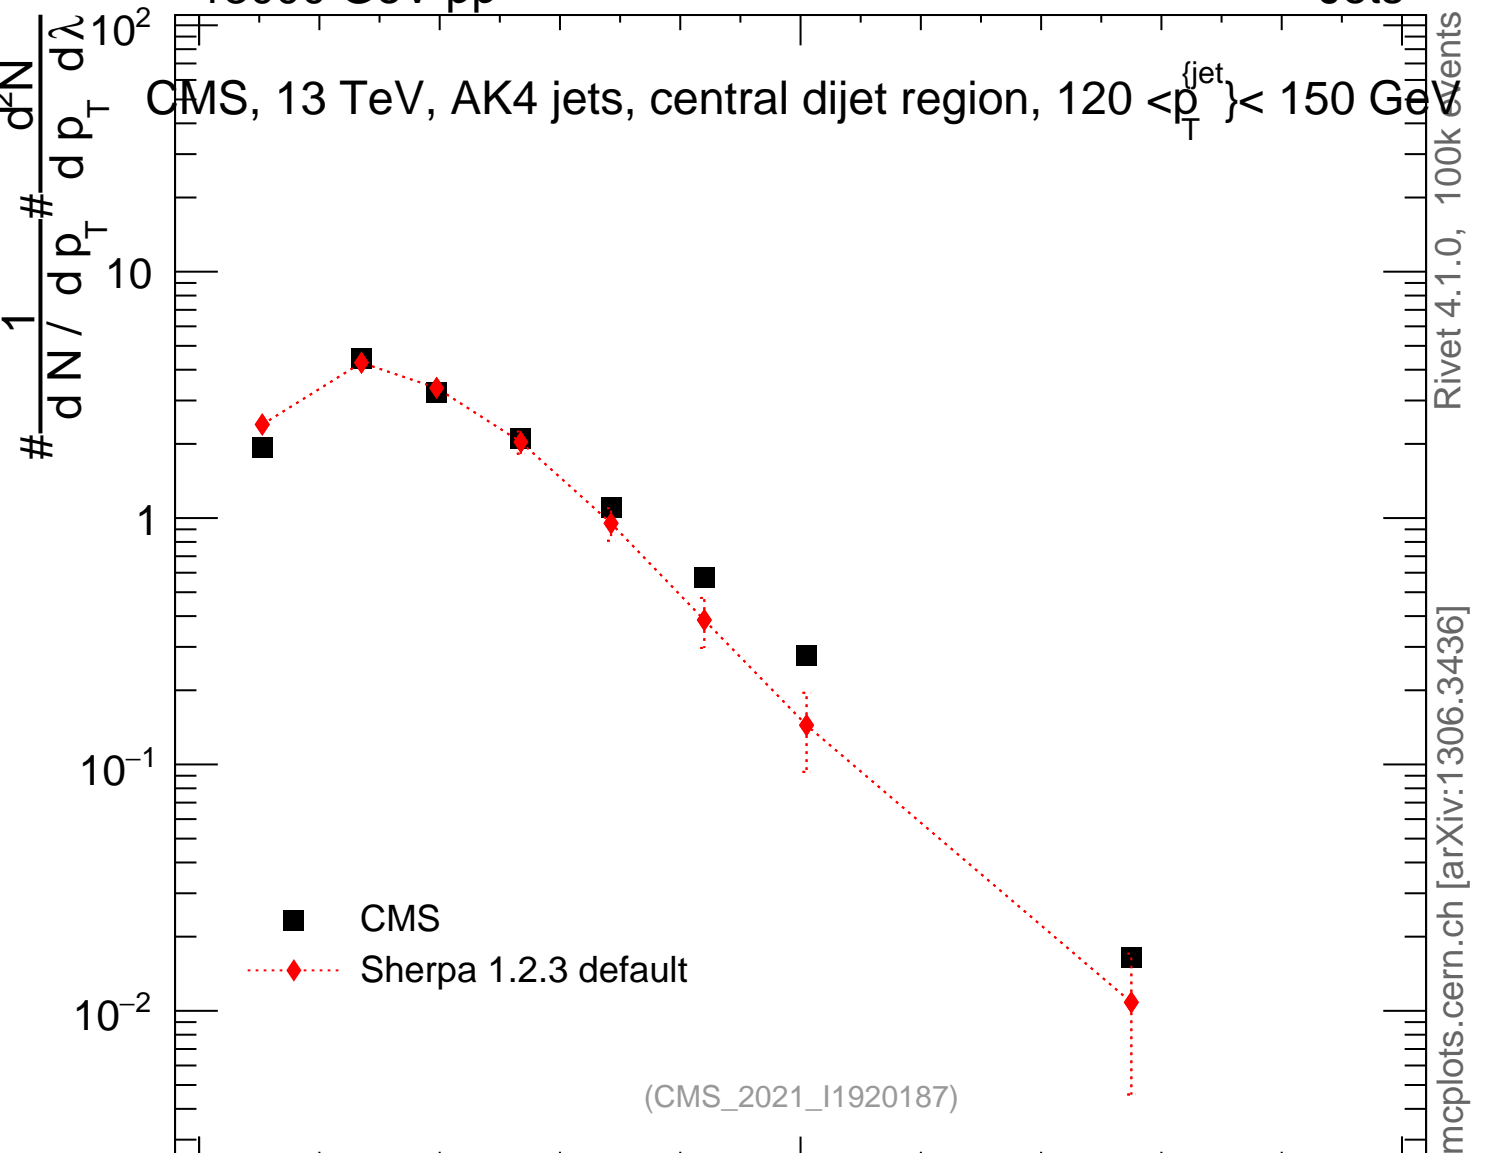

13000 GeV pp

Jets

CMS, 13 TeV, AK4 jets, central dijet region,  $120 < p_T^{\{jet\}} < 150$  GeV

Rivet 4.1.0, 100k events  
mcplots.cern.ch [arXiv:1306.3436]