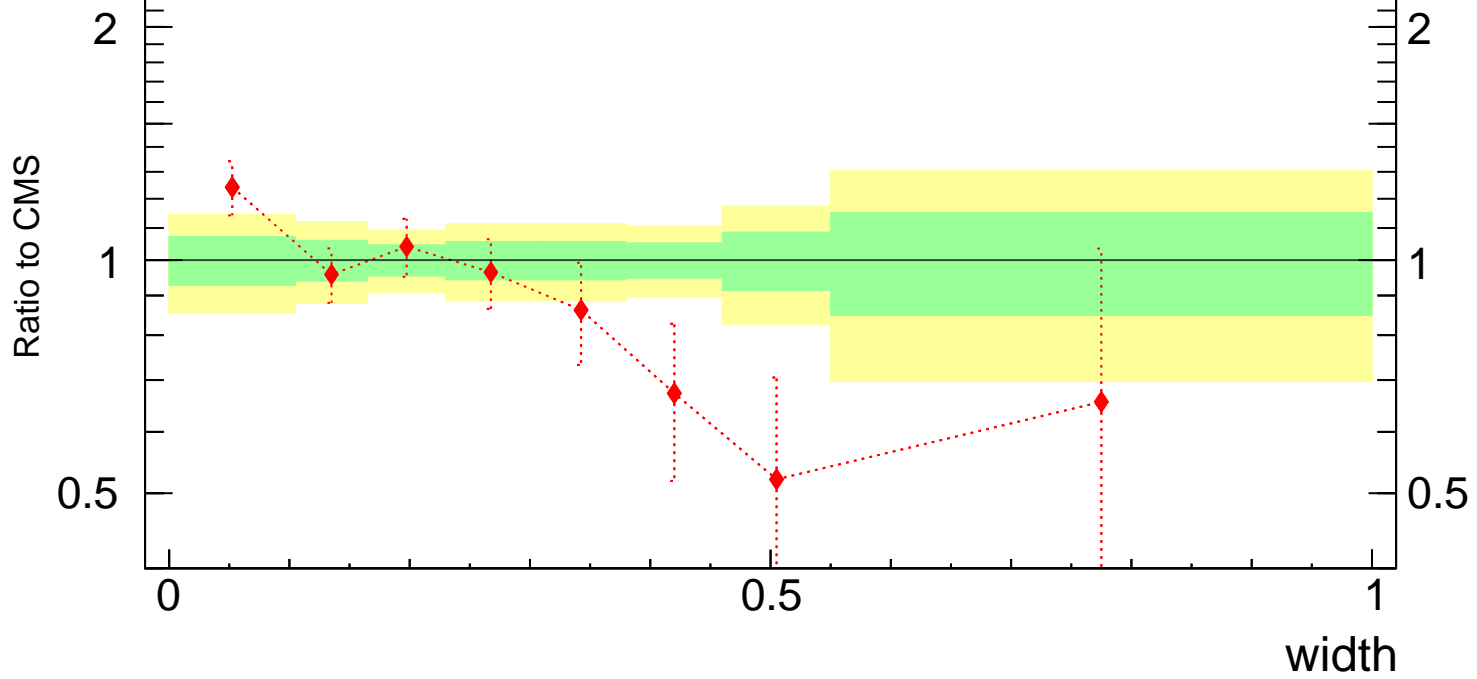

13000 GeV pp

Jets

CMS, 13 TeV, AK4 jets, central dijet region,  $120 < p_T^{\{jet\}} < 150$  GeV

Rivet 4.1.0, 100k events  
mcplots.cern.ch [arXiv:1306.3436]