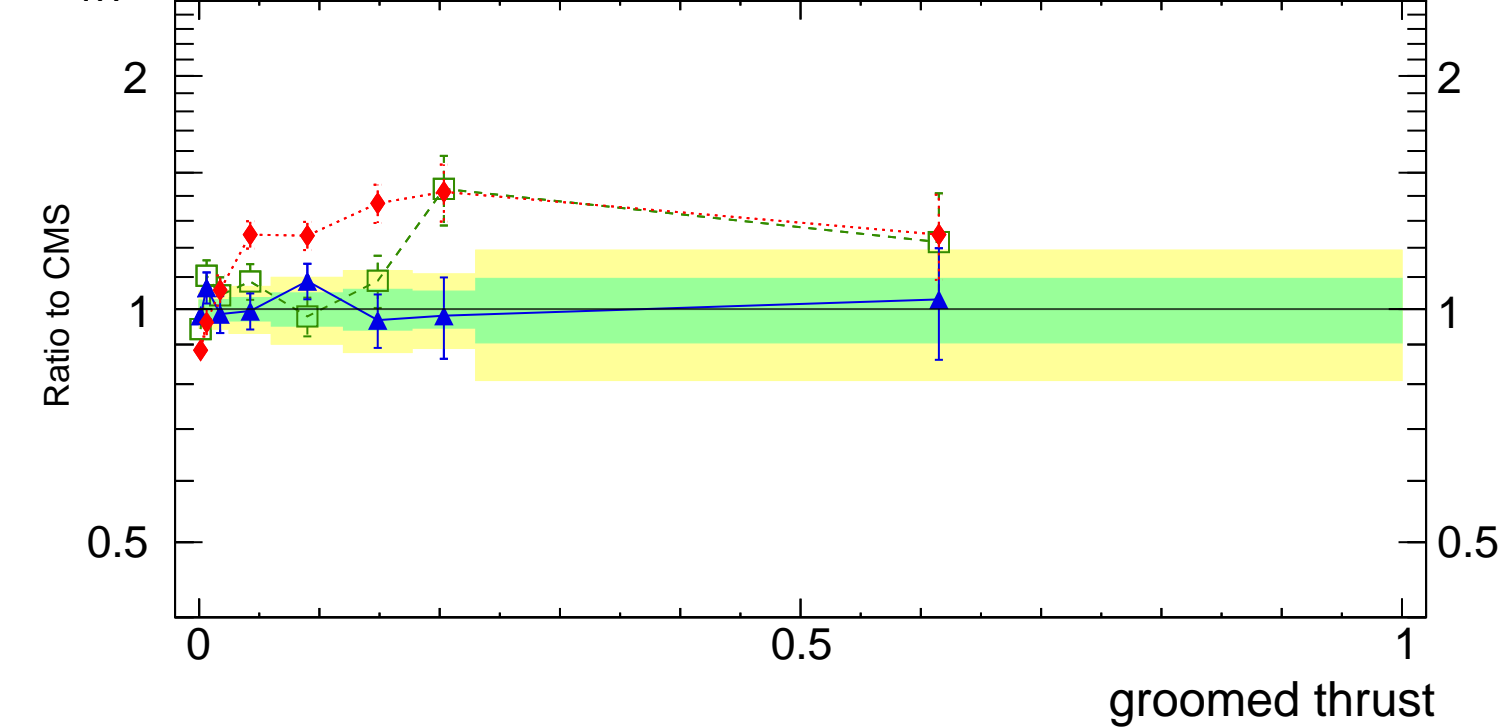

13000 GeV pp

Jets

CMS, 13 TeV, AK8 jets, forward dijet region, $1000 < p_T^{(jet)} < 4000$ GeV

Rivet 4.1.0, ≥ 100k events
mcplots.cern.ch [arXiv:1306.3436]