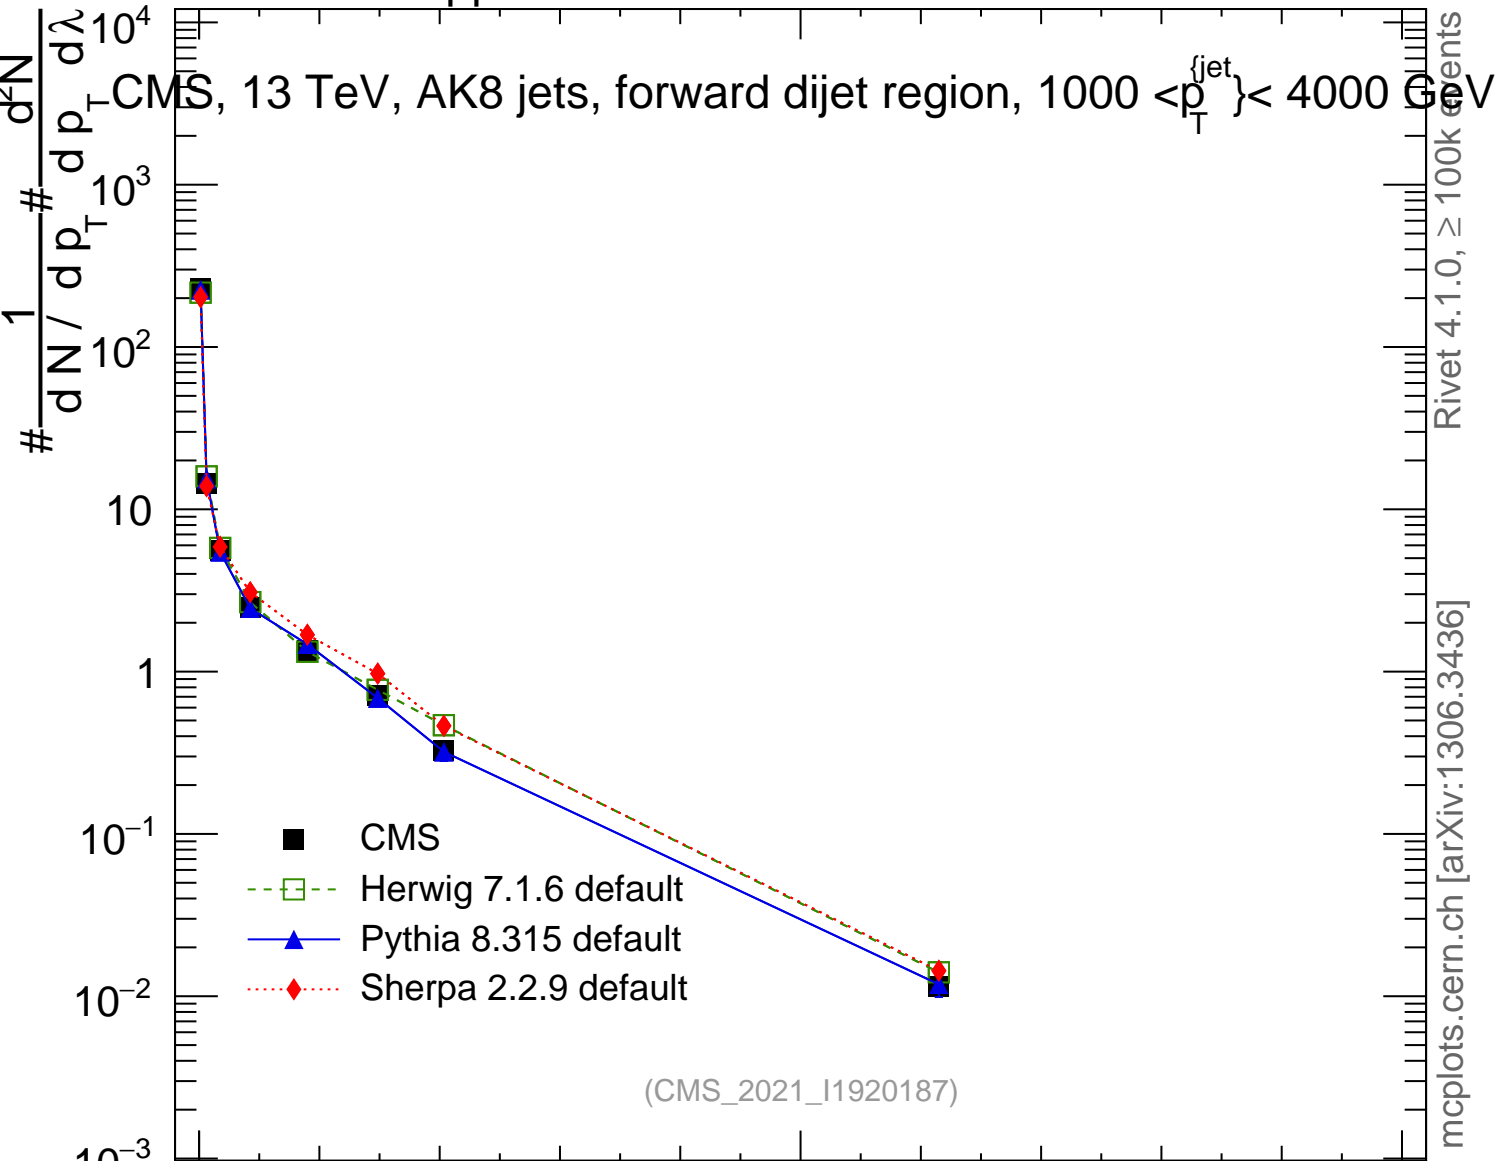

13000 GeV pp

Jets

CMS, 13 TeV, AK8 jets, forward dijet region, $1000 < p_T^{(jet)} < 4000$ GeV

Rivet 4.1.0, ≥ 100k events
mcplots.cern.ch [arXiv:1306.3436]