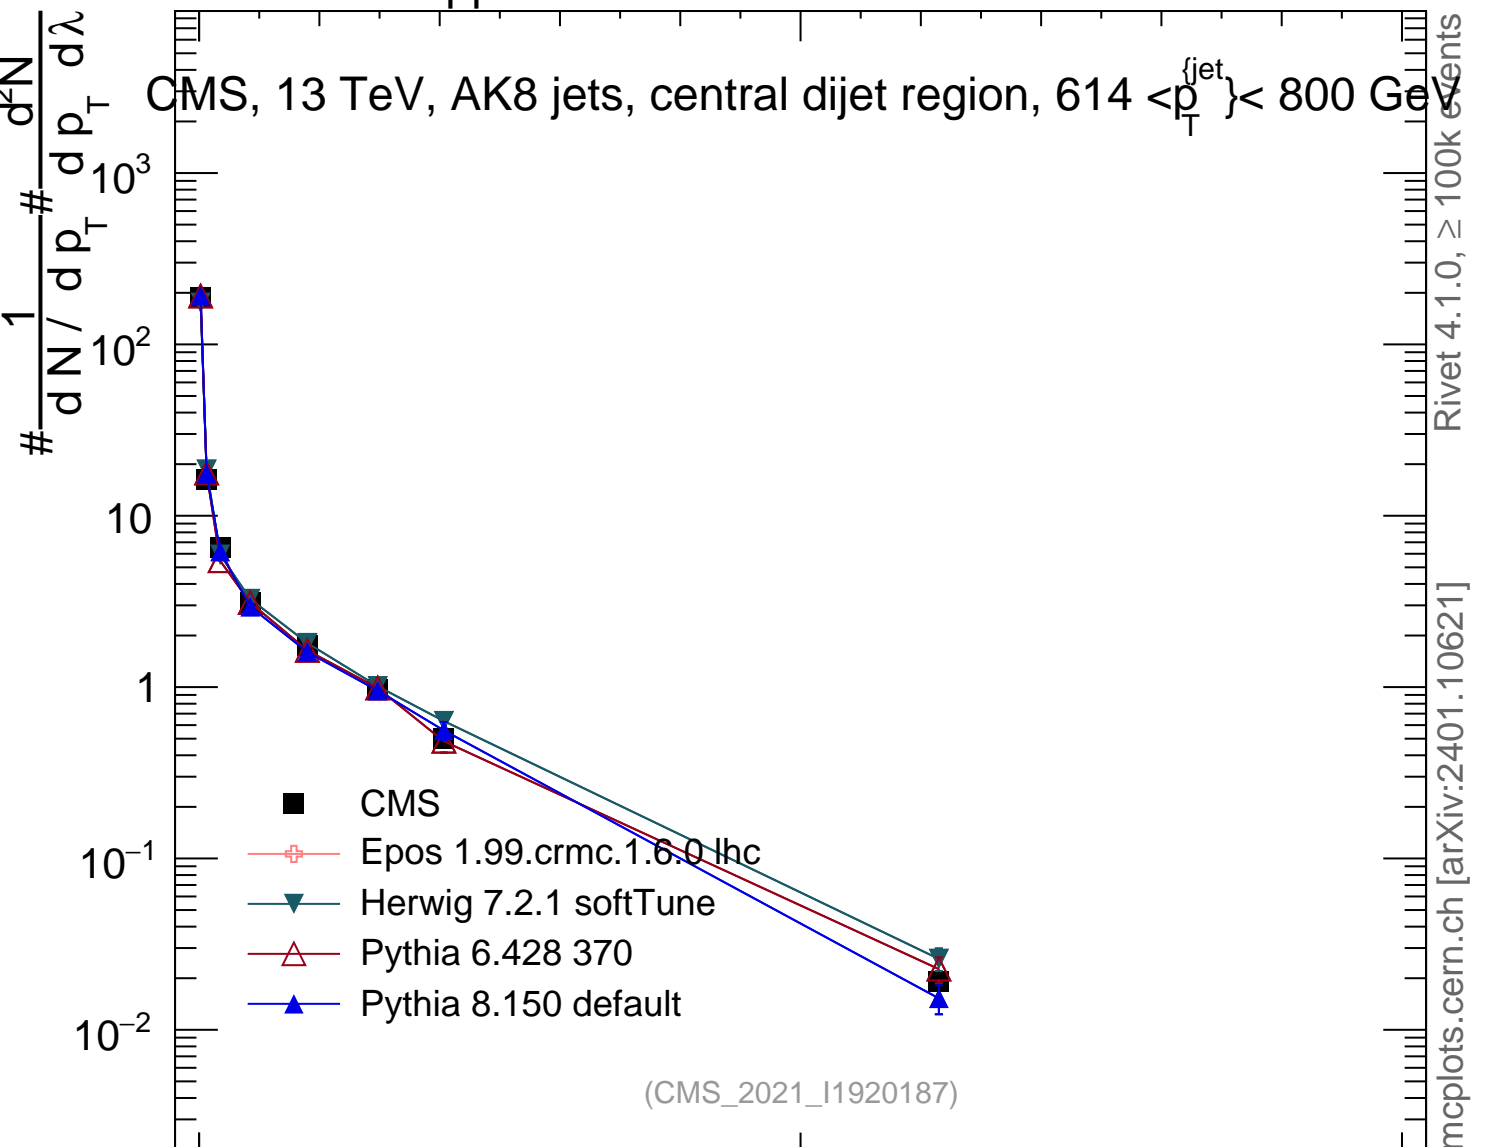

13000 GeV pp

Jets

CMS, 13 TeV, AK8 jets, central dijet region, $614 < p_T^{\text{jets}} < 800$ GeV

Rivet 4.1.0, $\geq 100k$ events
mcplots.cern.ch [arXiv:2401.10621]