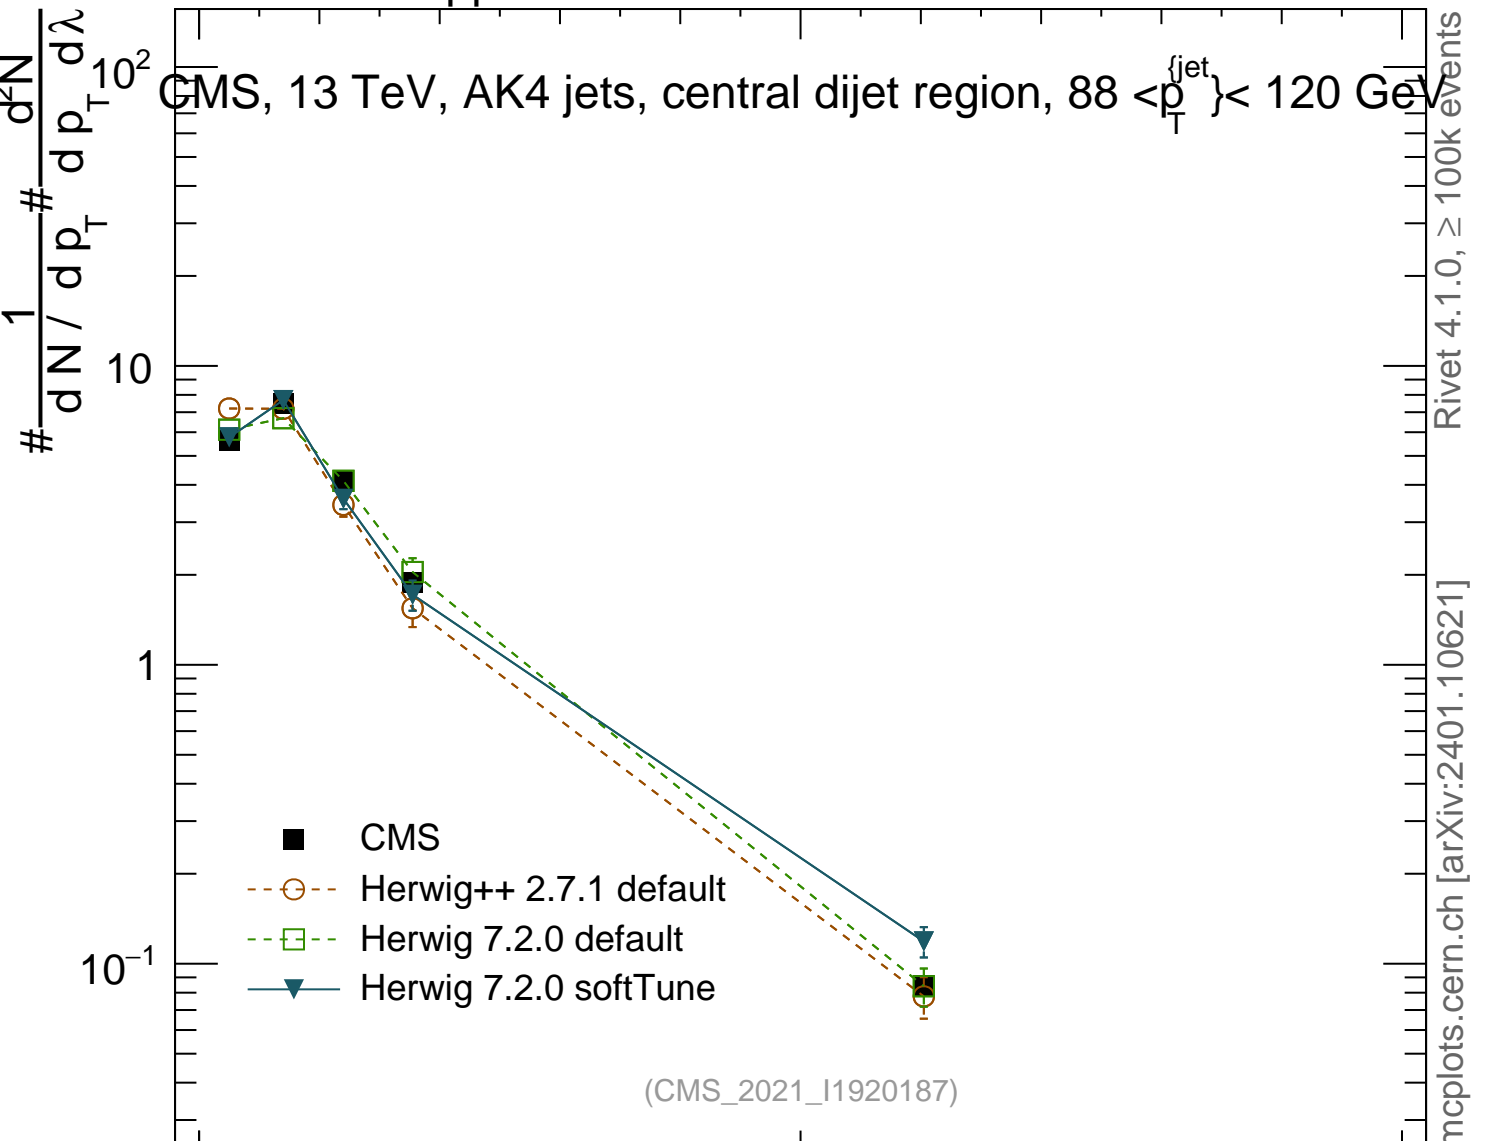

13000 GeV pp

Jets

CMS, 13 TeV, AK4 jets, central dijet region, $88 < p_T^{jet} < 120$ GeV

Rivet 4.1.0, ≥ 100k events
mcplots.cern.ch [arXiv:2401.10621]