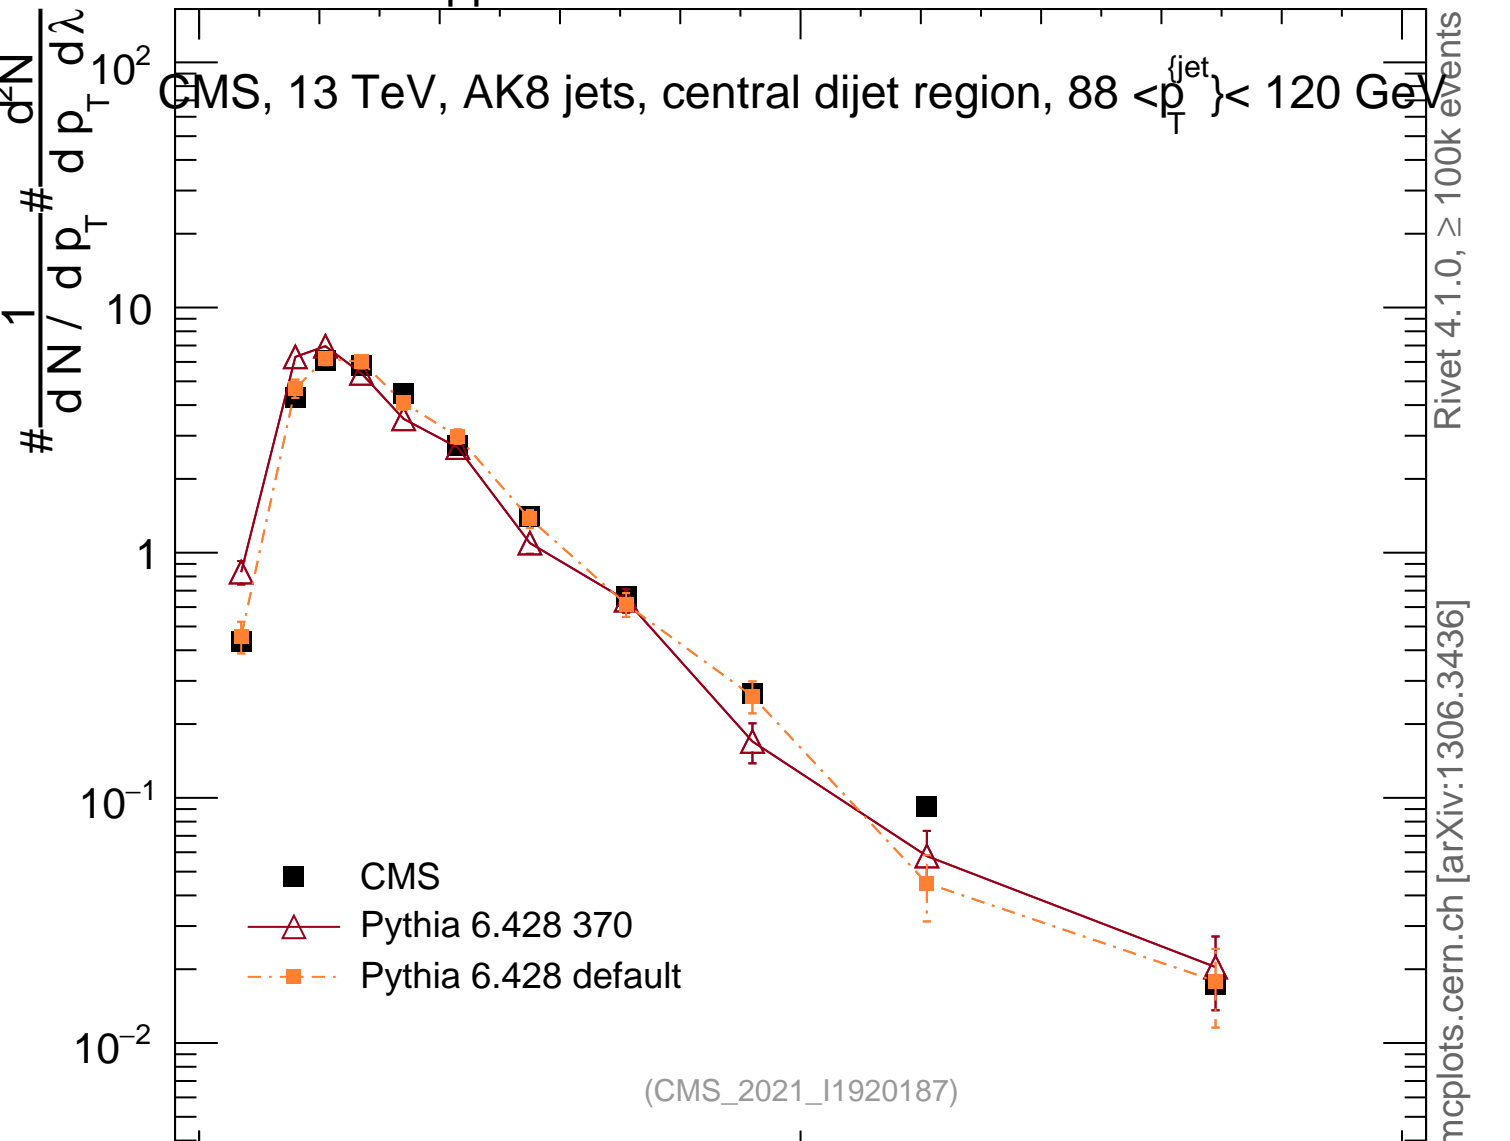

13000 GeV pp

Jets

CMS, 13 TeV, AK8 jets, central dijet region,  $88 < p_T^{jet} < 120$  GeV

Rivet 4.1.0, ≥ 100k events  
mcplots.cern.ch [arXiv:1306.3436]