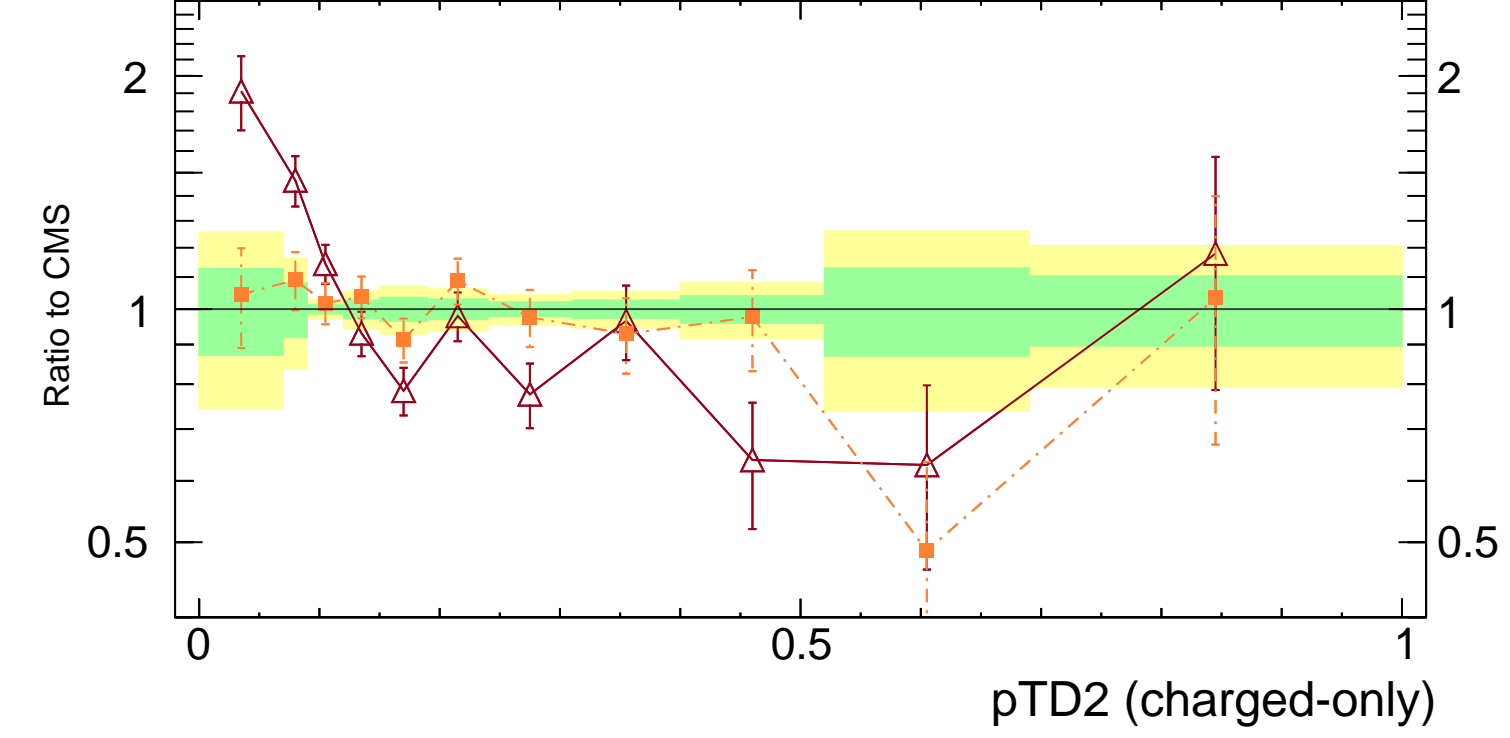

13000 GeV pp

Jets

CMS, 13 TeV, AK8 jets, central dijet region,  $88 < p_T^{jet} < 120$  GeV

Rivet 4.1.0, ≥ 100k events  
mcplots.cern.ch [arXiv:1306.3436]