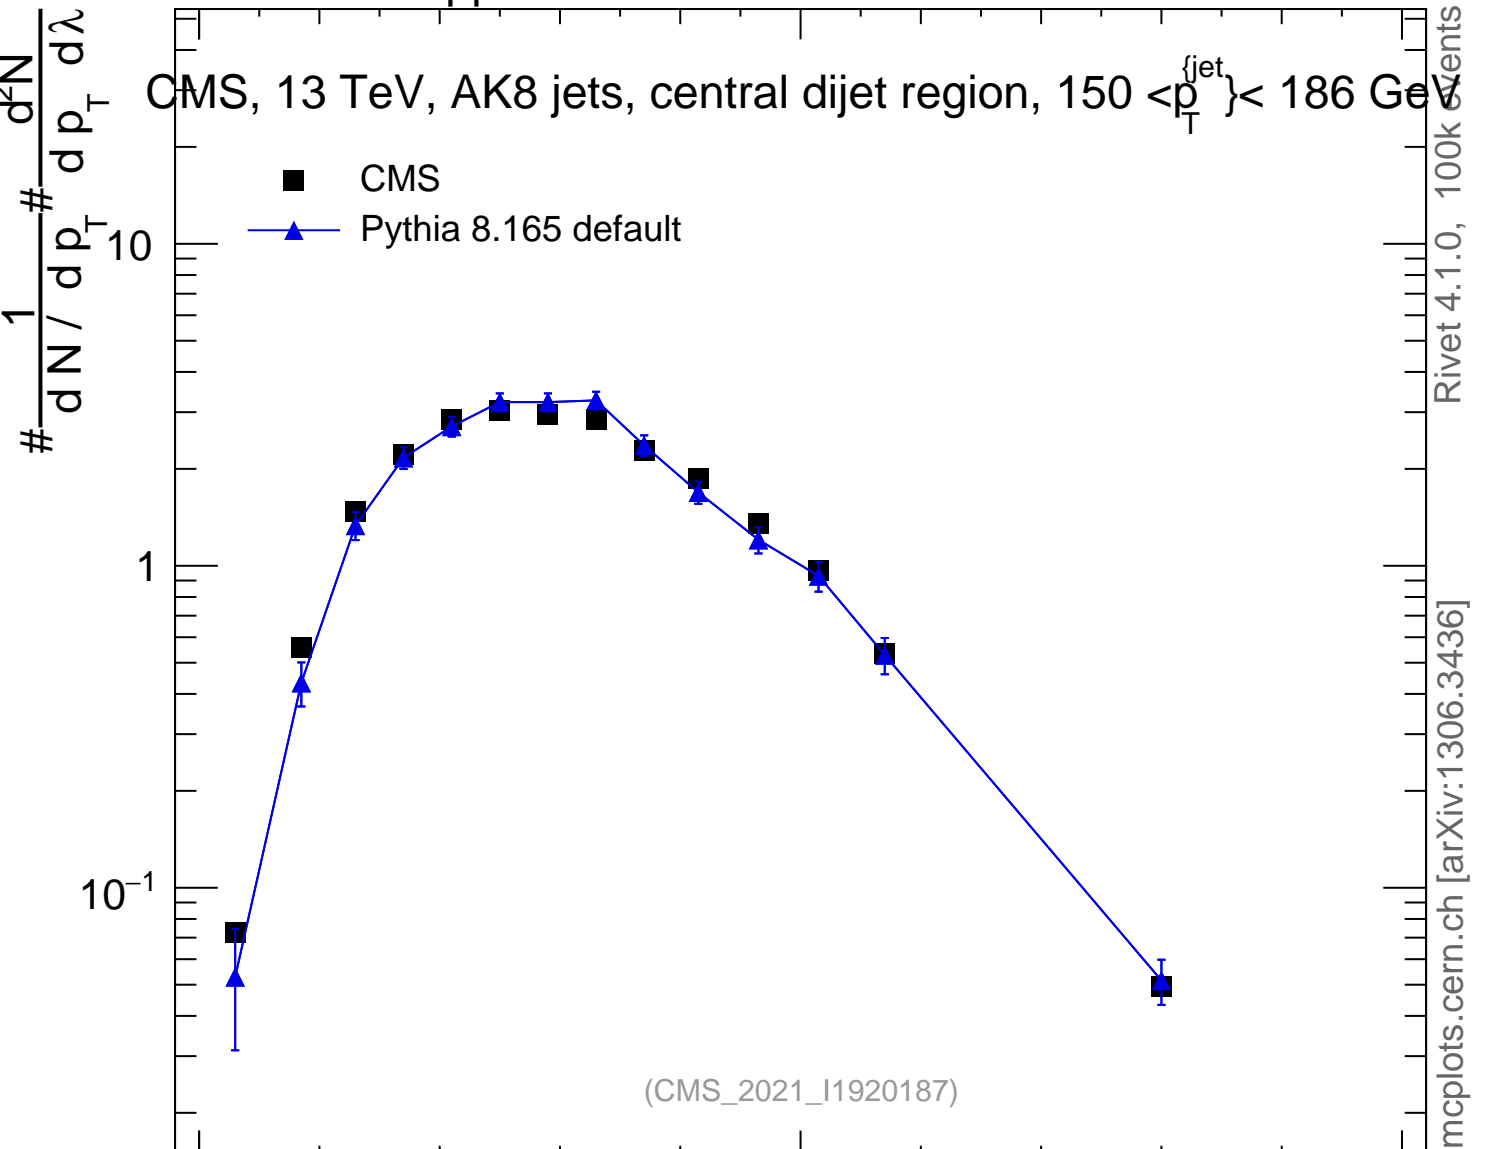

13000 GeV pp

Jets

CMS, 13 TeV, AK8 jets, central dijet region, $150 < p_T^{\text{jets}} < 186$ GeV

Rivet 4.1.0, 100k Events
mcplots.cern.ch [arXiv:1306.3436]