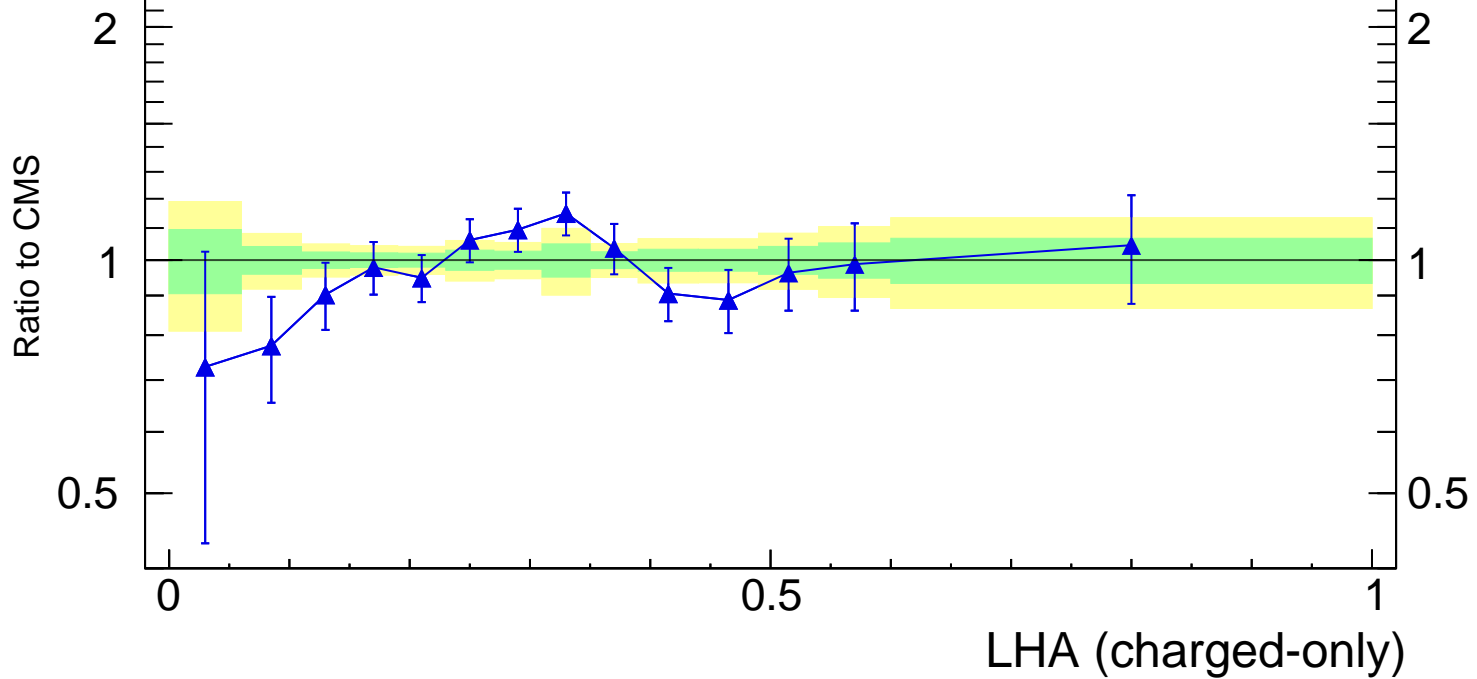

13000 GeV pp

Jets

CMS, 13 TeV, AK8 jets, central dijet region, $150 < p_T^{\text{jets}} < 186$ GeV

Rivet 4.1.0, 100k Events
mcplots.cern.ch [arXiv:1306.3436]