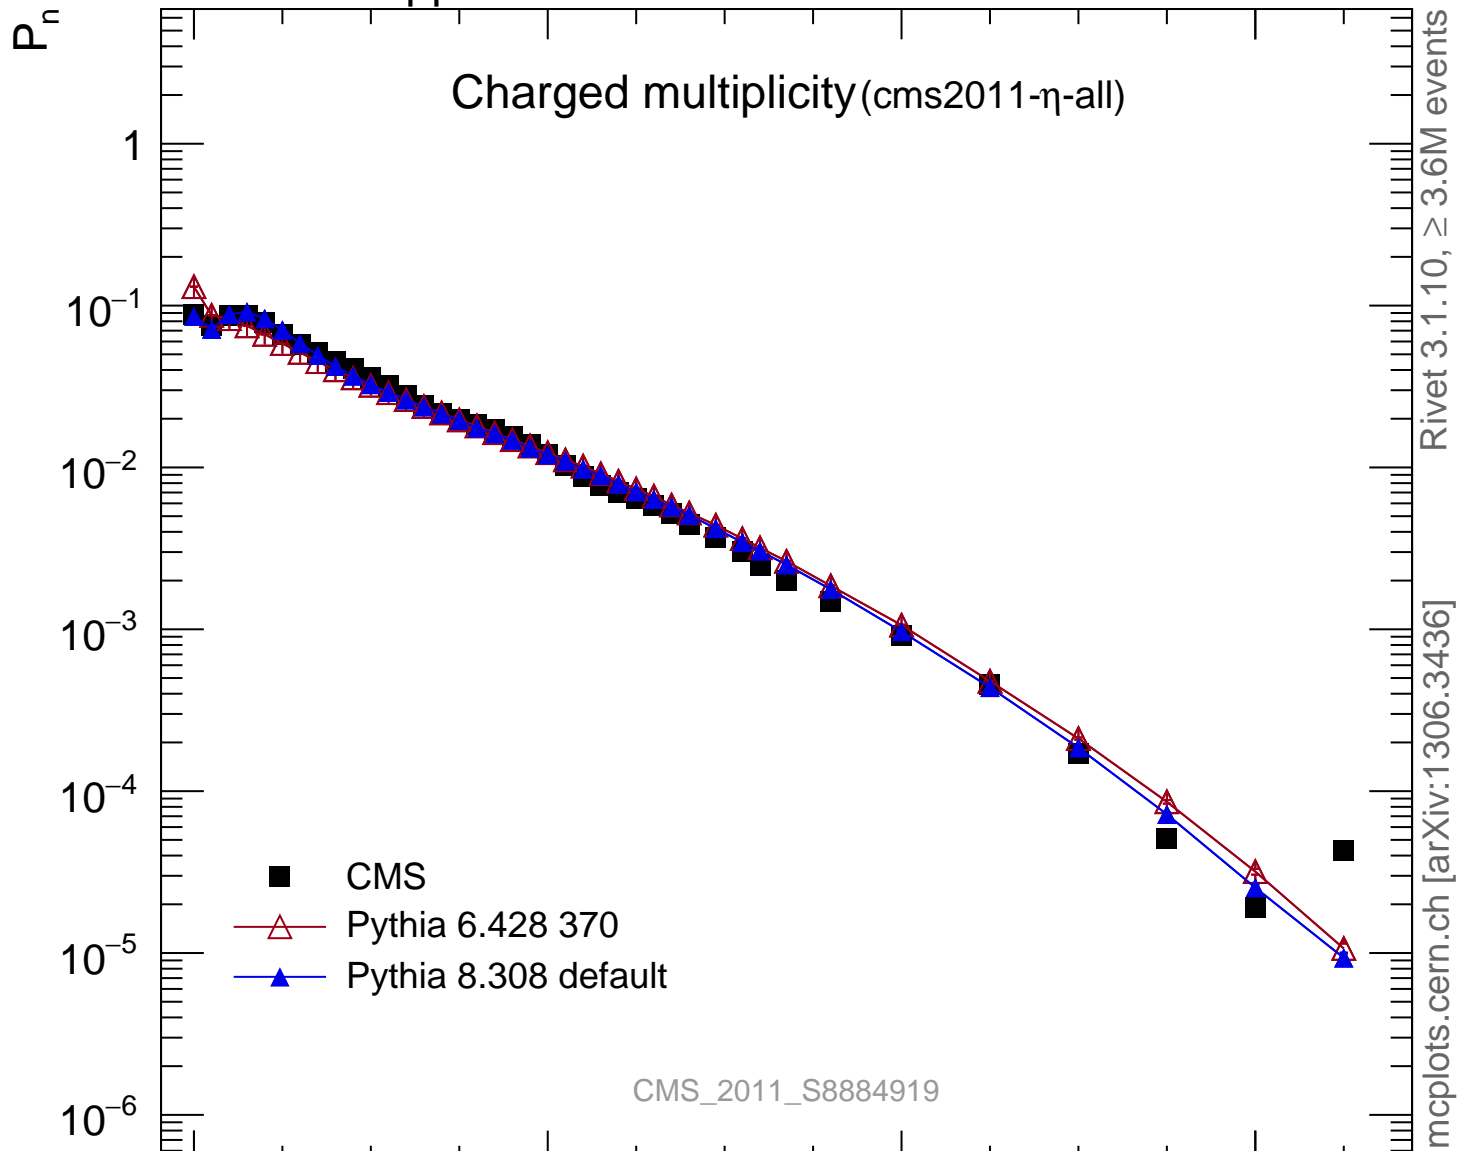

Charged multiplicity (cms2011- η -all)

Rivet 3.1.10, ≥ 3.6 M events
mcplots.cern.ch [arXiv:1306.3436]