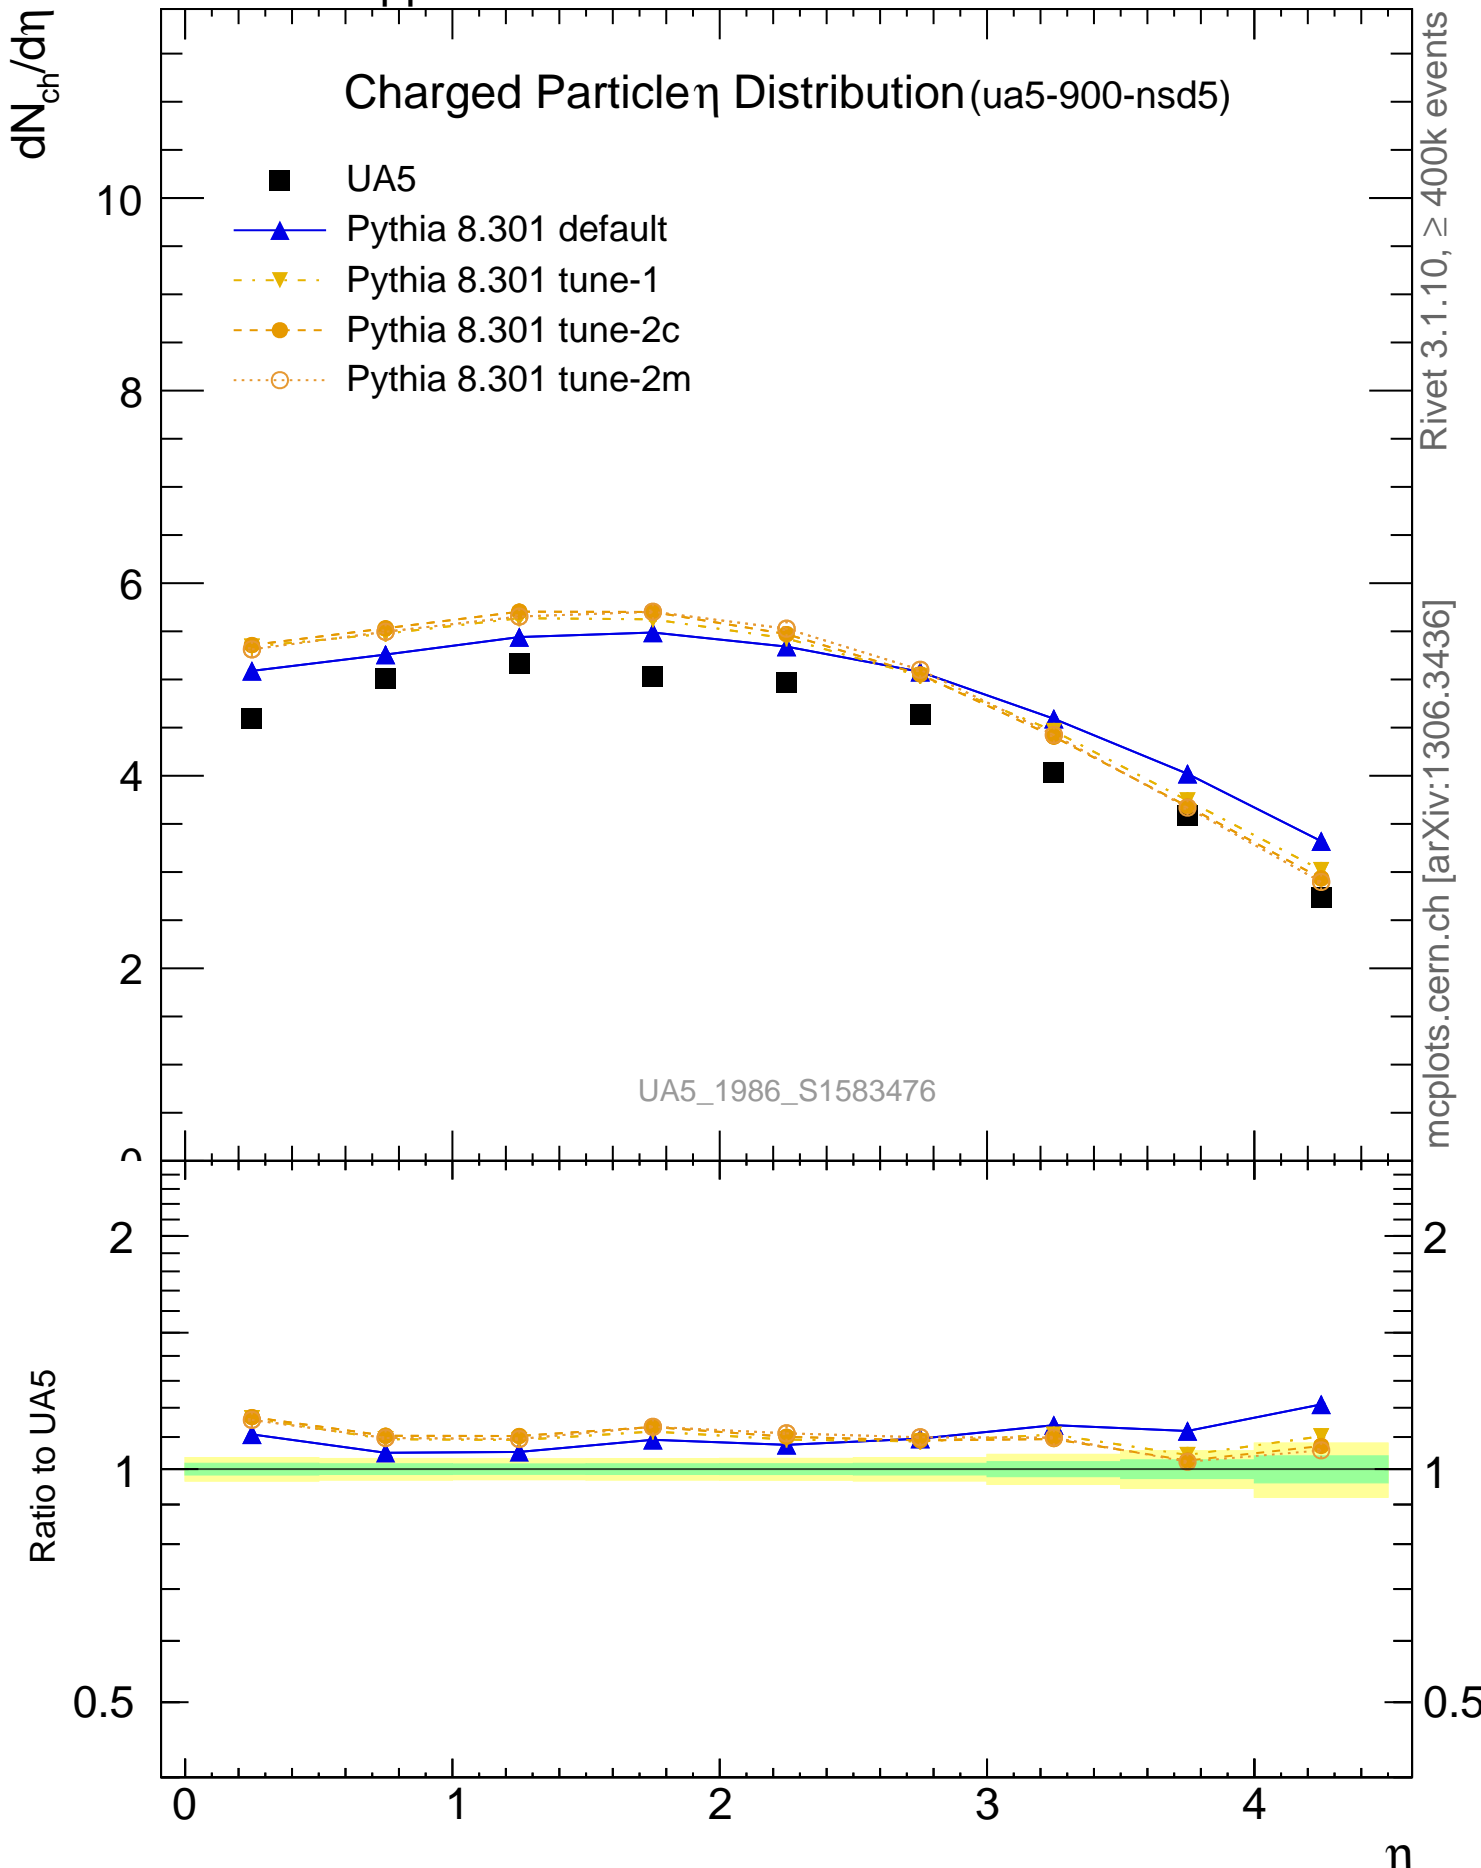

Charged Particle η Distribution (ua5-900-nsd5)

UA5_1986_S1583476

mcplots.cern.ch [arXiv:1306.3436]

Rivet 3.1.10, $\geq 400k$ events