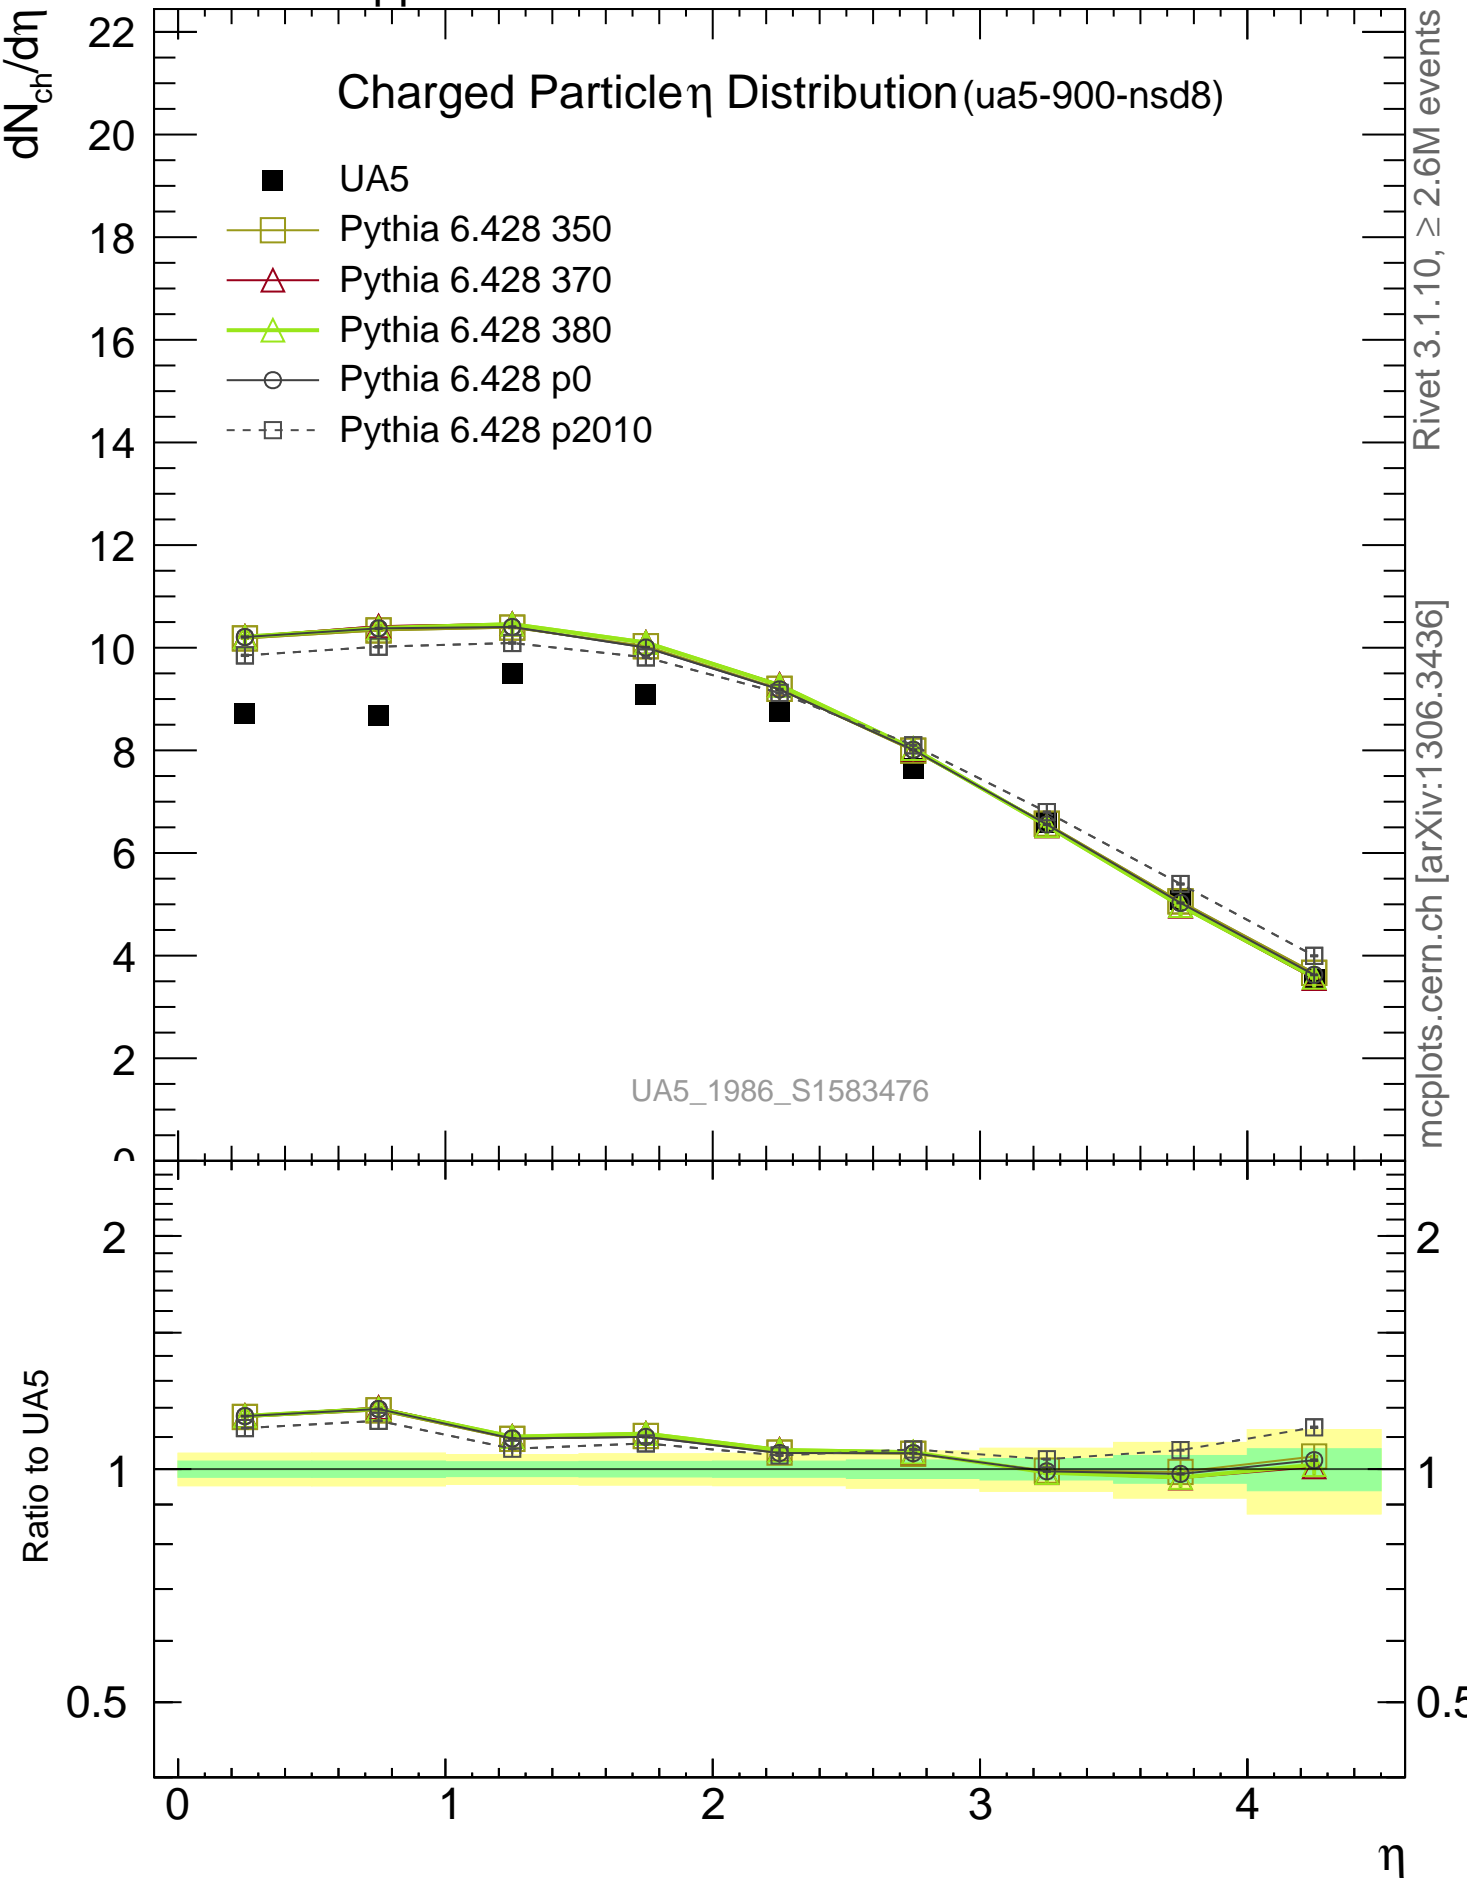

Charged Particle η Distribution (ua5-900-nsd8)

Rivet 3.1.10, ≥ 2.6M events
mcplots.cern.ch [arXiv:1306.3436]

UA5_1986_S1583476

2

1

0.5

η