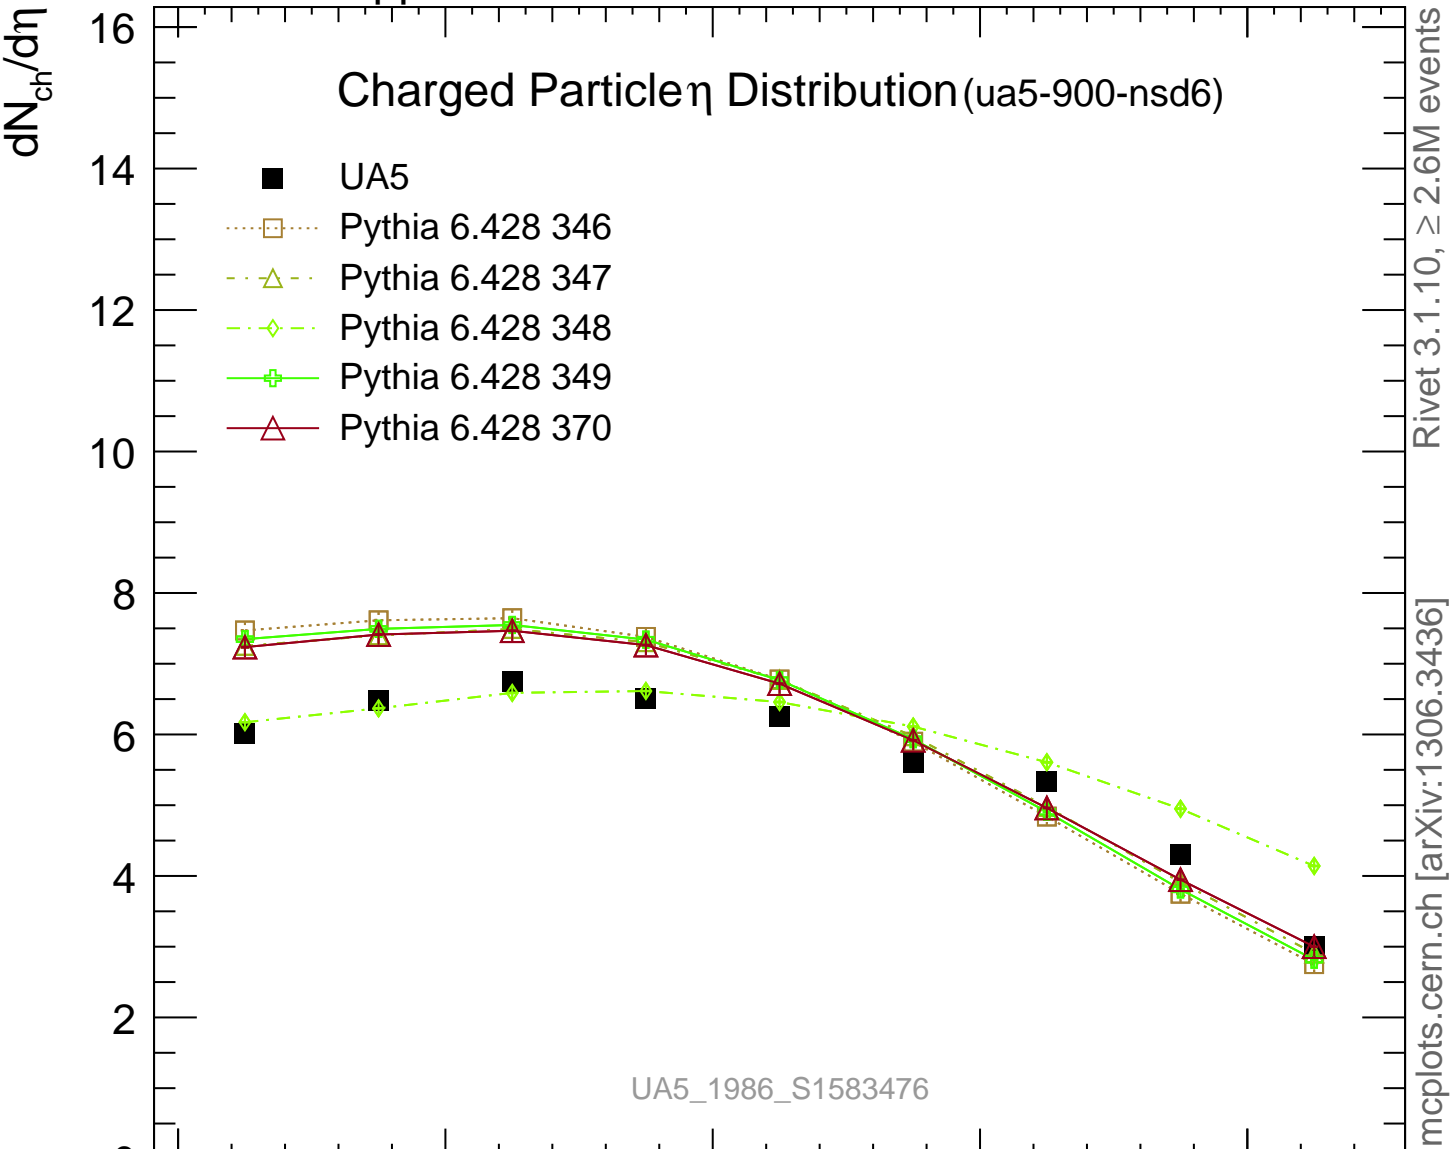

Charged Particle η Distribution (ua5-900-nsd6)

UA5_1986_S1583476

mcplots.cern.ch [arXiv:1306.3436]

Rivet 3.1.10, $\geq 2.6M$ events