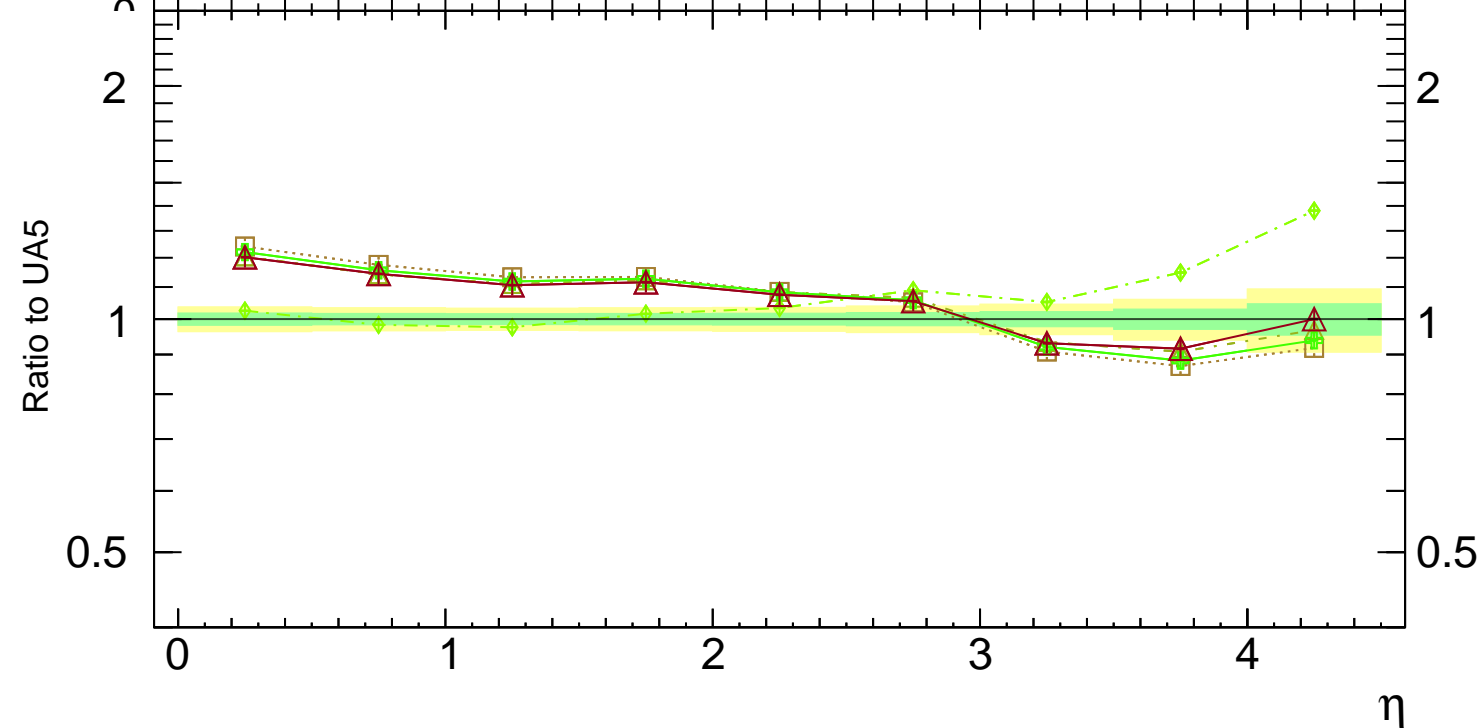

Charged Particle η Distribution (ua5-900-nsd6)

UA5_1986_S1583476

mcplots.cern.ch [arXiv:1306.3436]

Rivet 3.1.10, $\geq 2.6M$ events