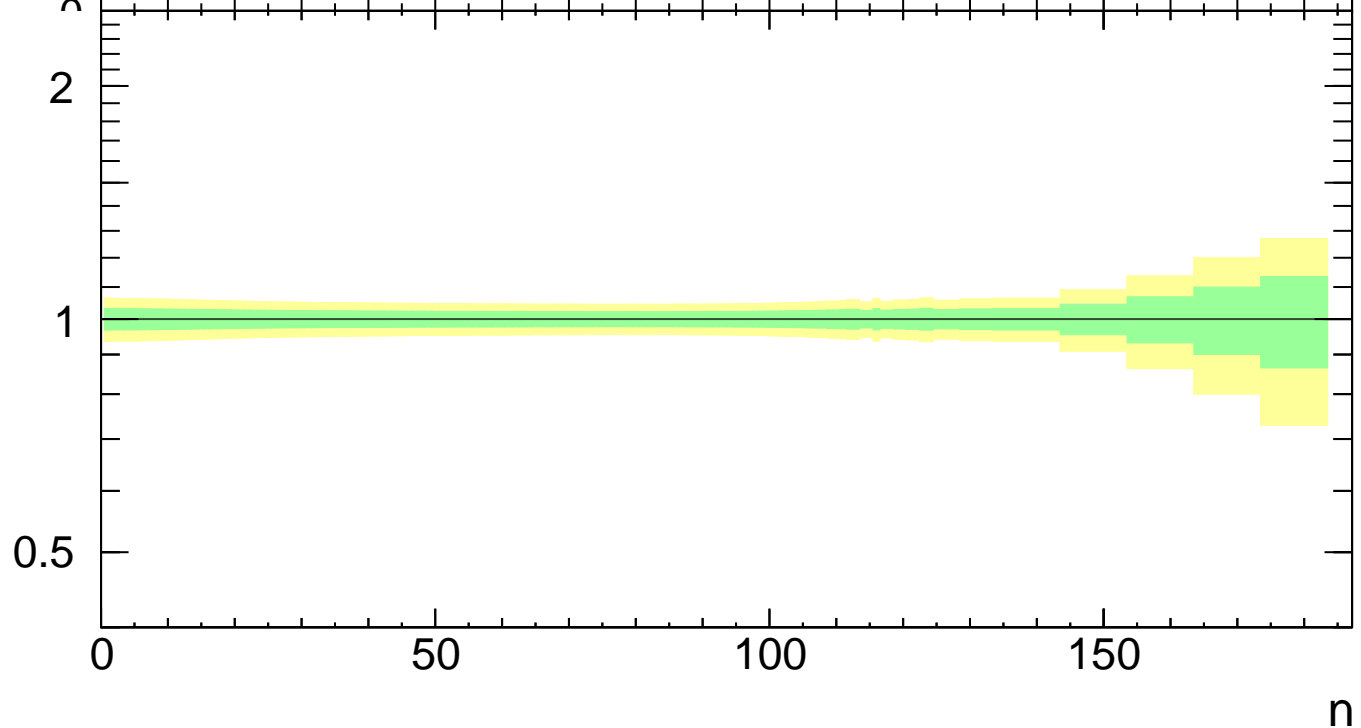

7000 GeV pp

NSD

Average p_T vs N_{ch} (NSD)

■ CMS

mcplots.cern.ch [arXiv:1306.3436]

Ratio to CMS

n