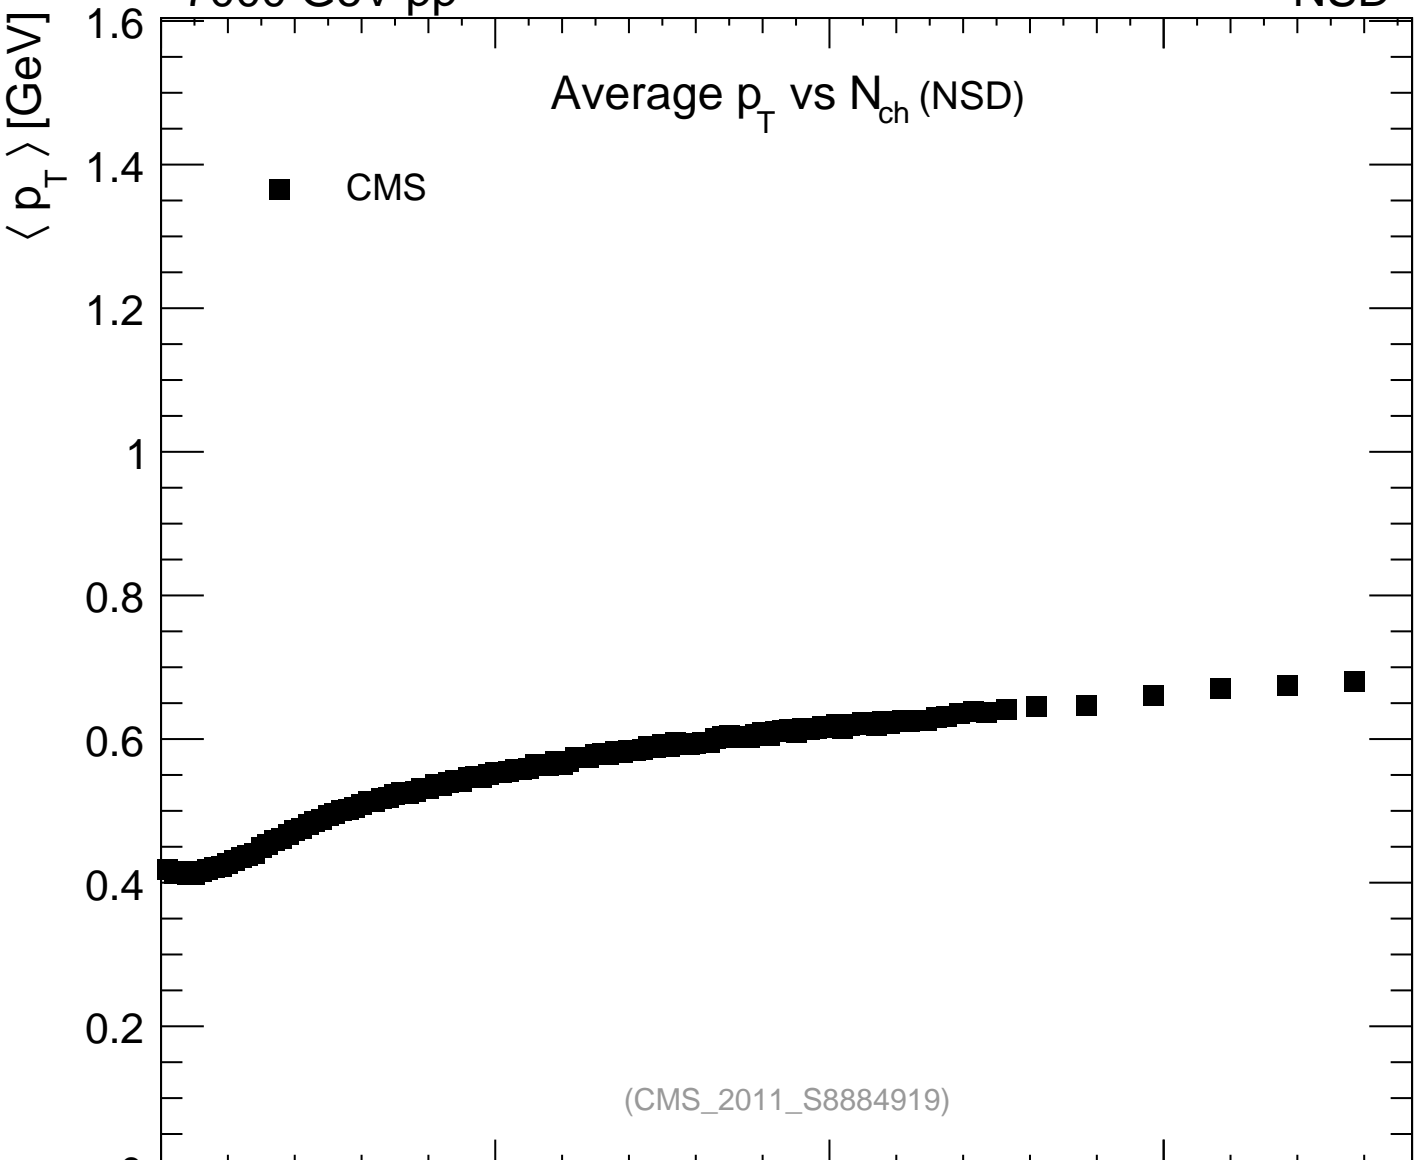

7000 GeV pp

NSD

Average p_T vs N_{ch} (NSD)

■ CMS

mcplots.cern.ch [arXiv:1306.3436]

Ratio to CMS

n