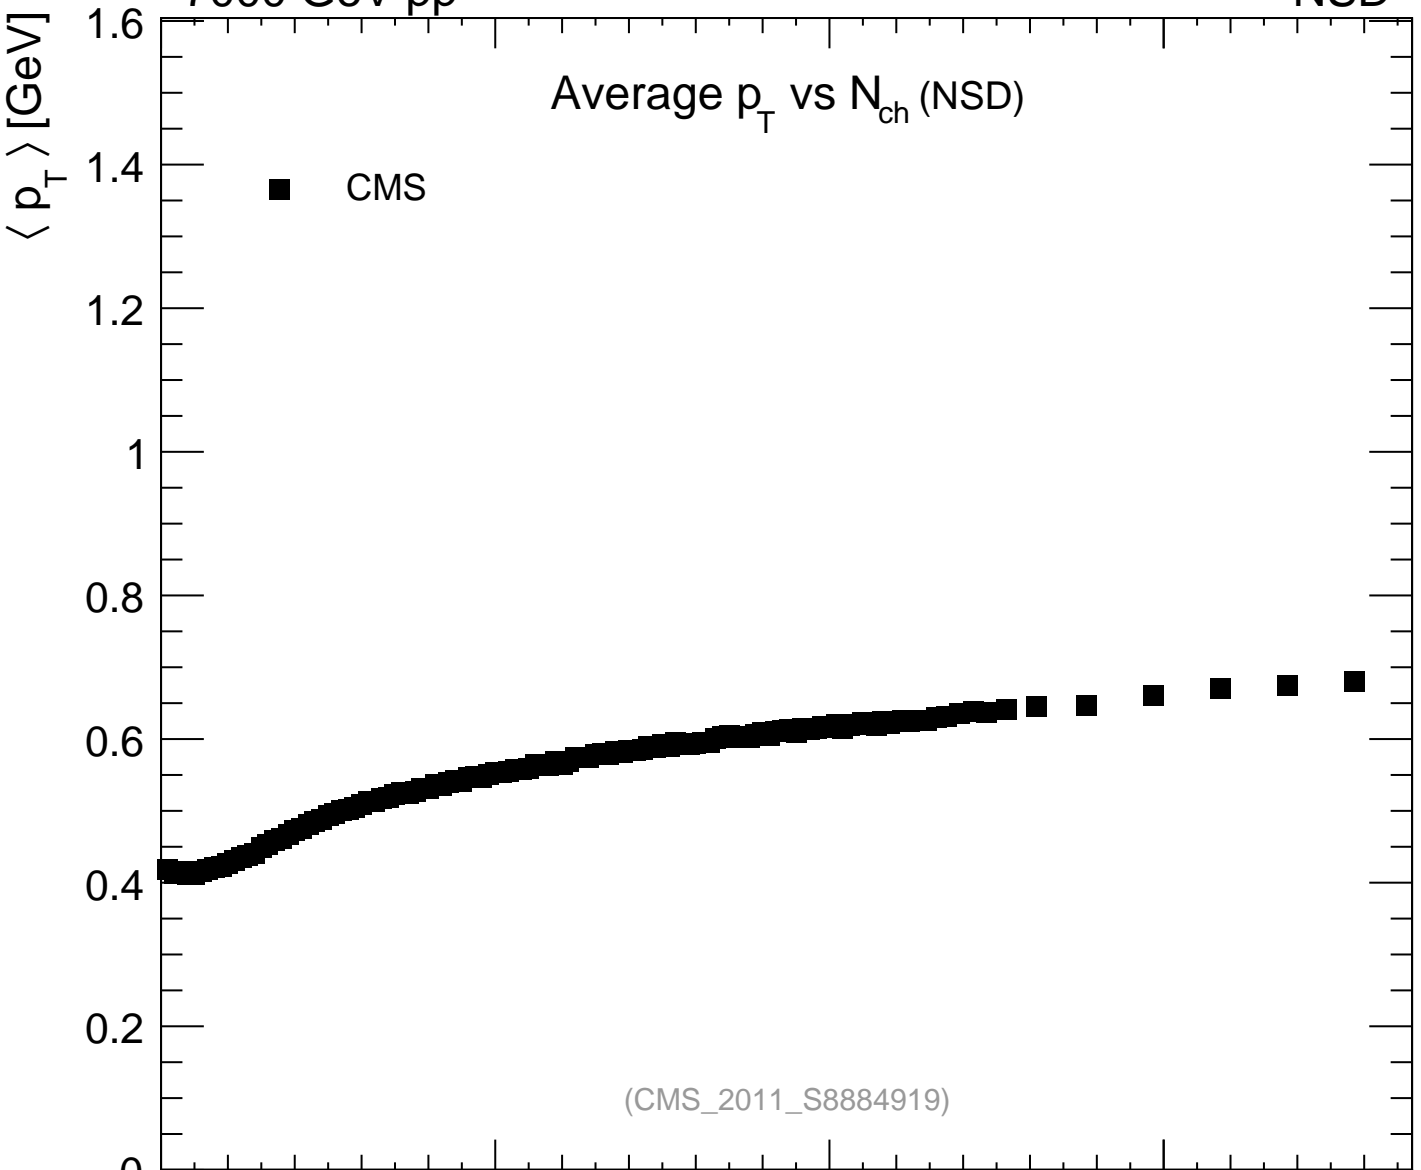

7000 GeV pp

NSD

Average  $p_T$  vs  $N_{ch}$  (NSD)

mcplots.cern.ch [arXiv:1306.3436]

(CMS\_2011\_S8884919)