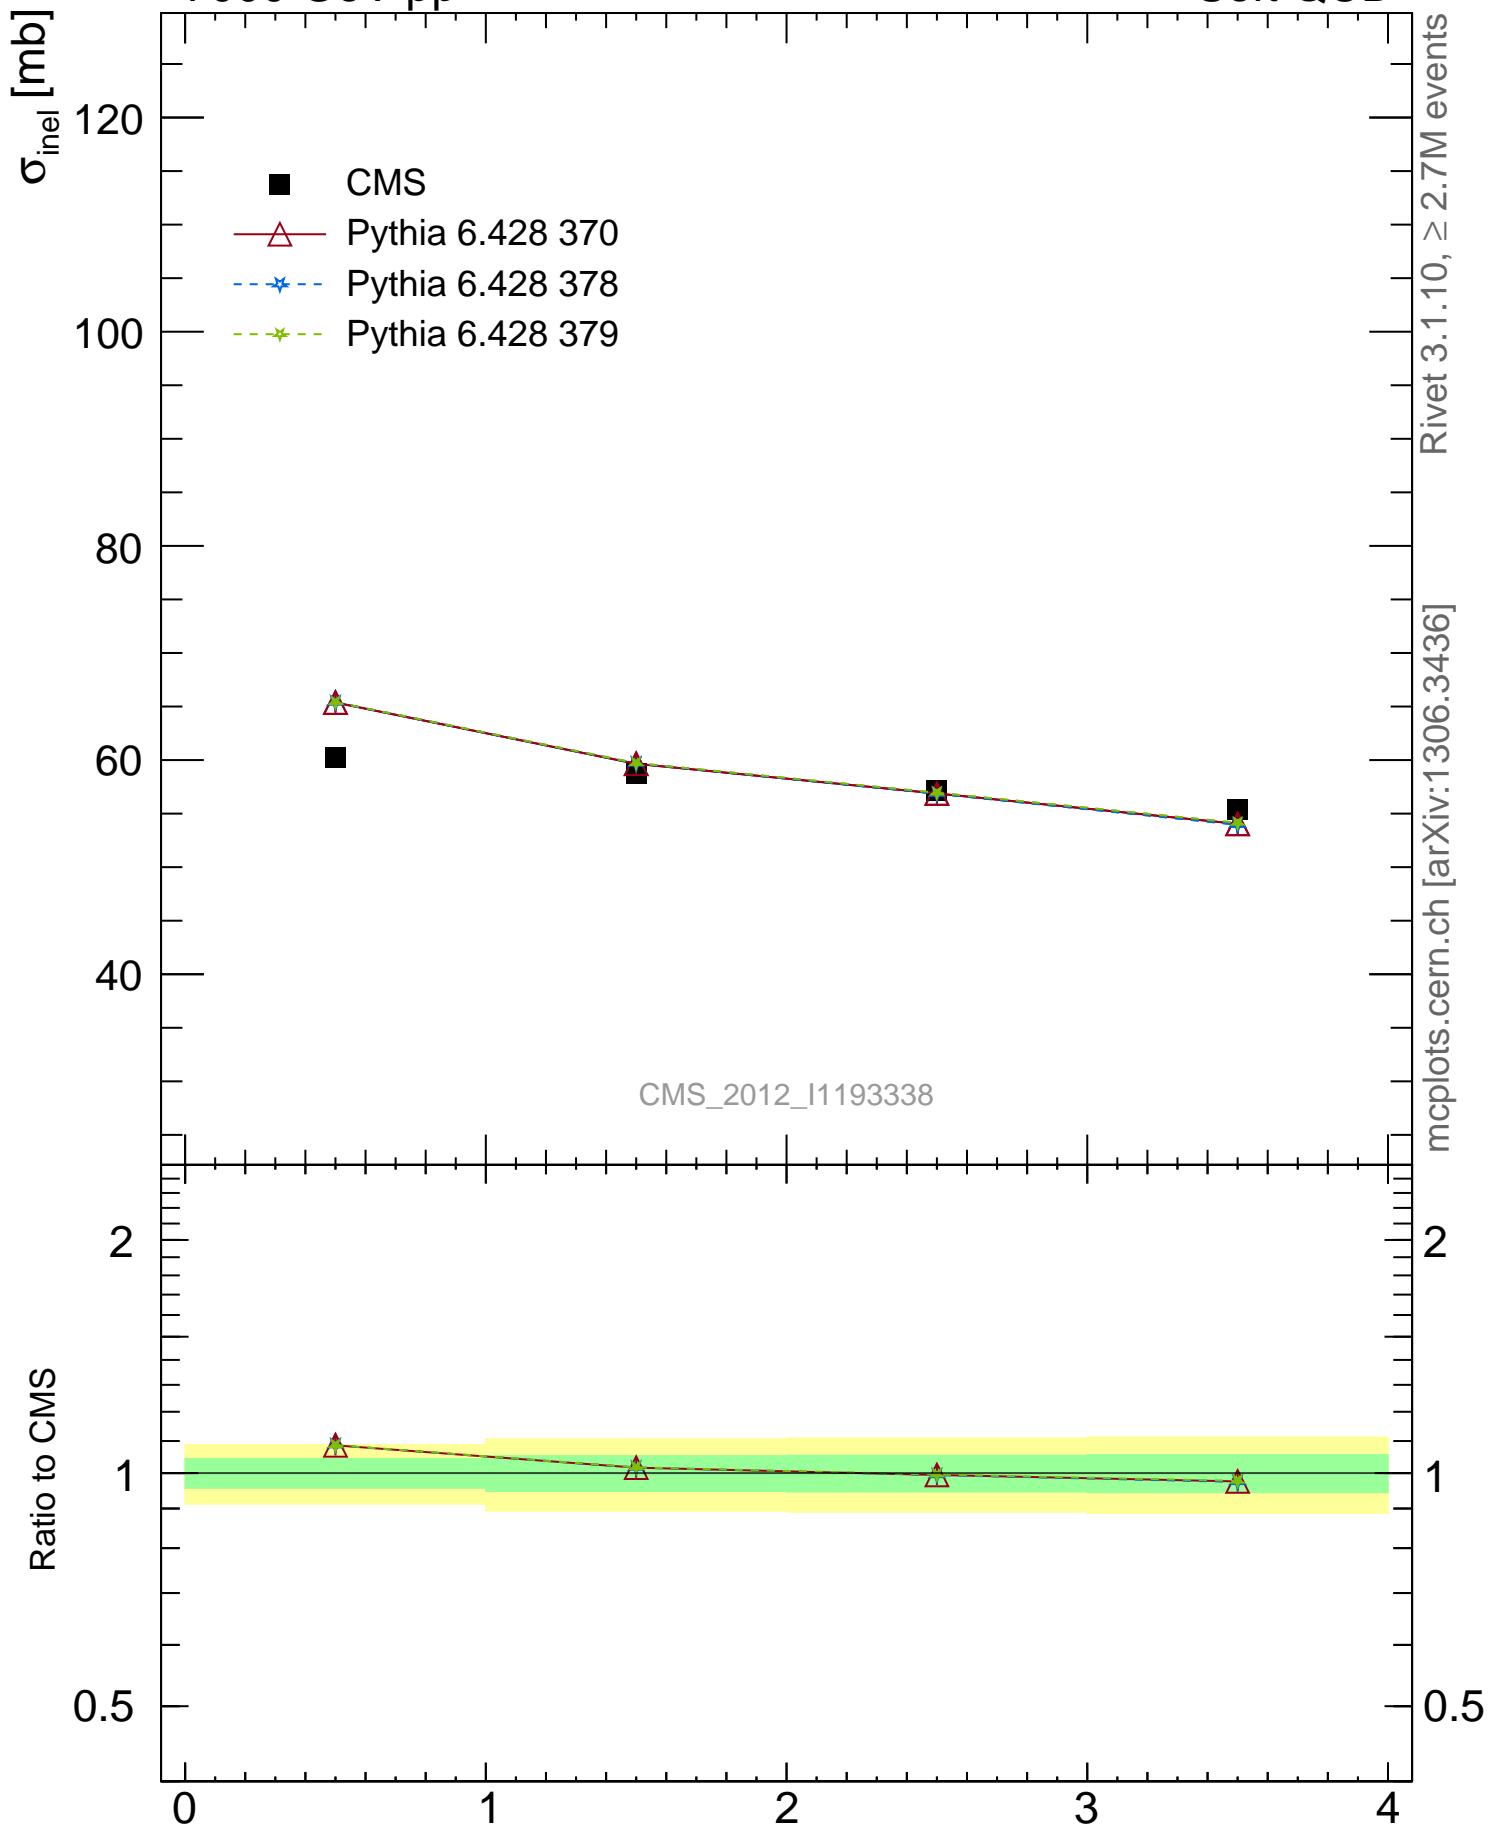

7000 GeV pp

Soft QCD

Rivet 3.1.10, $\geq 2.7M$ events

mcplots.cern.ch [arXiv:1306.3436]

CMS_2012_I1193338