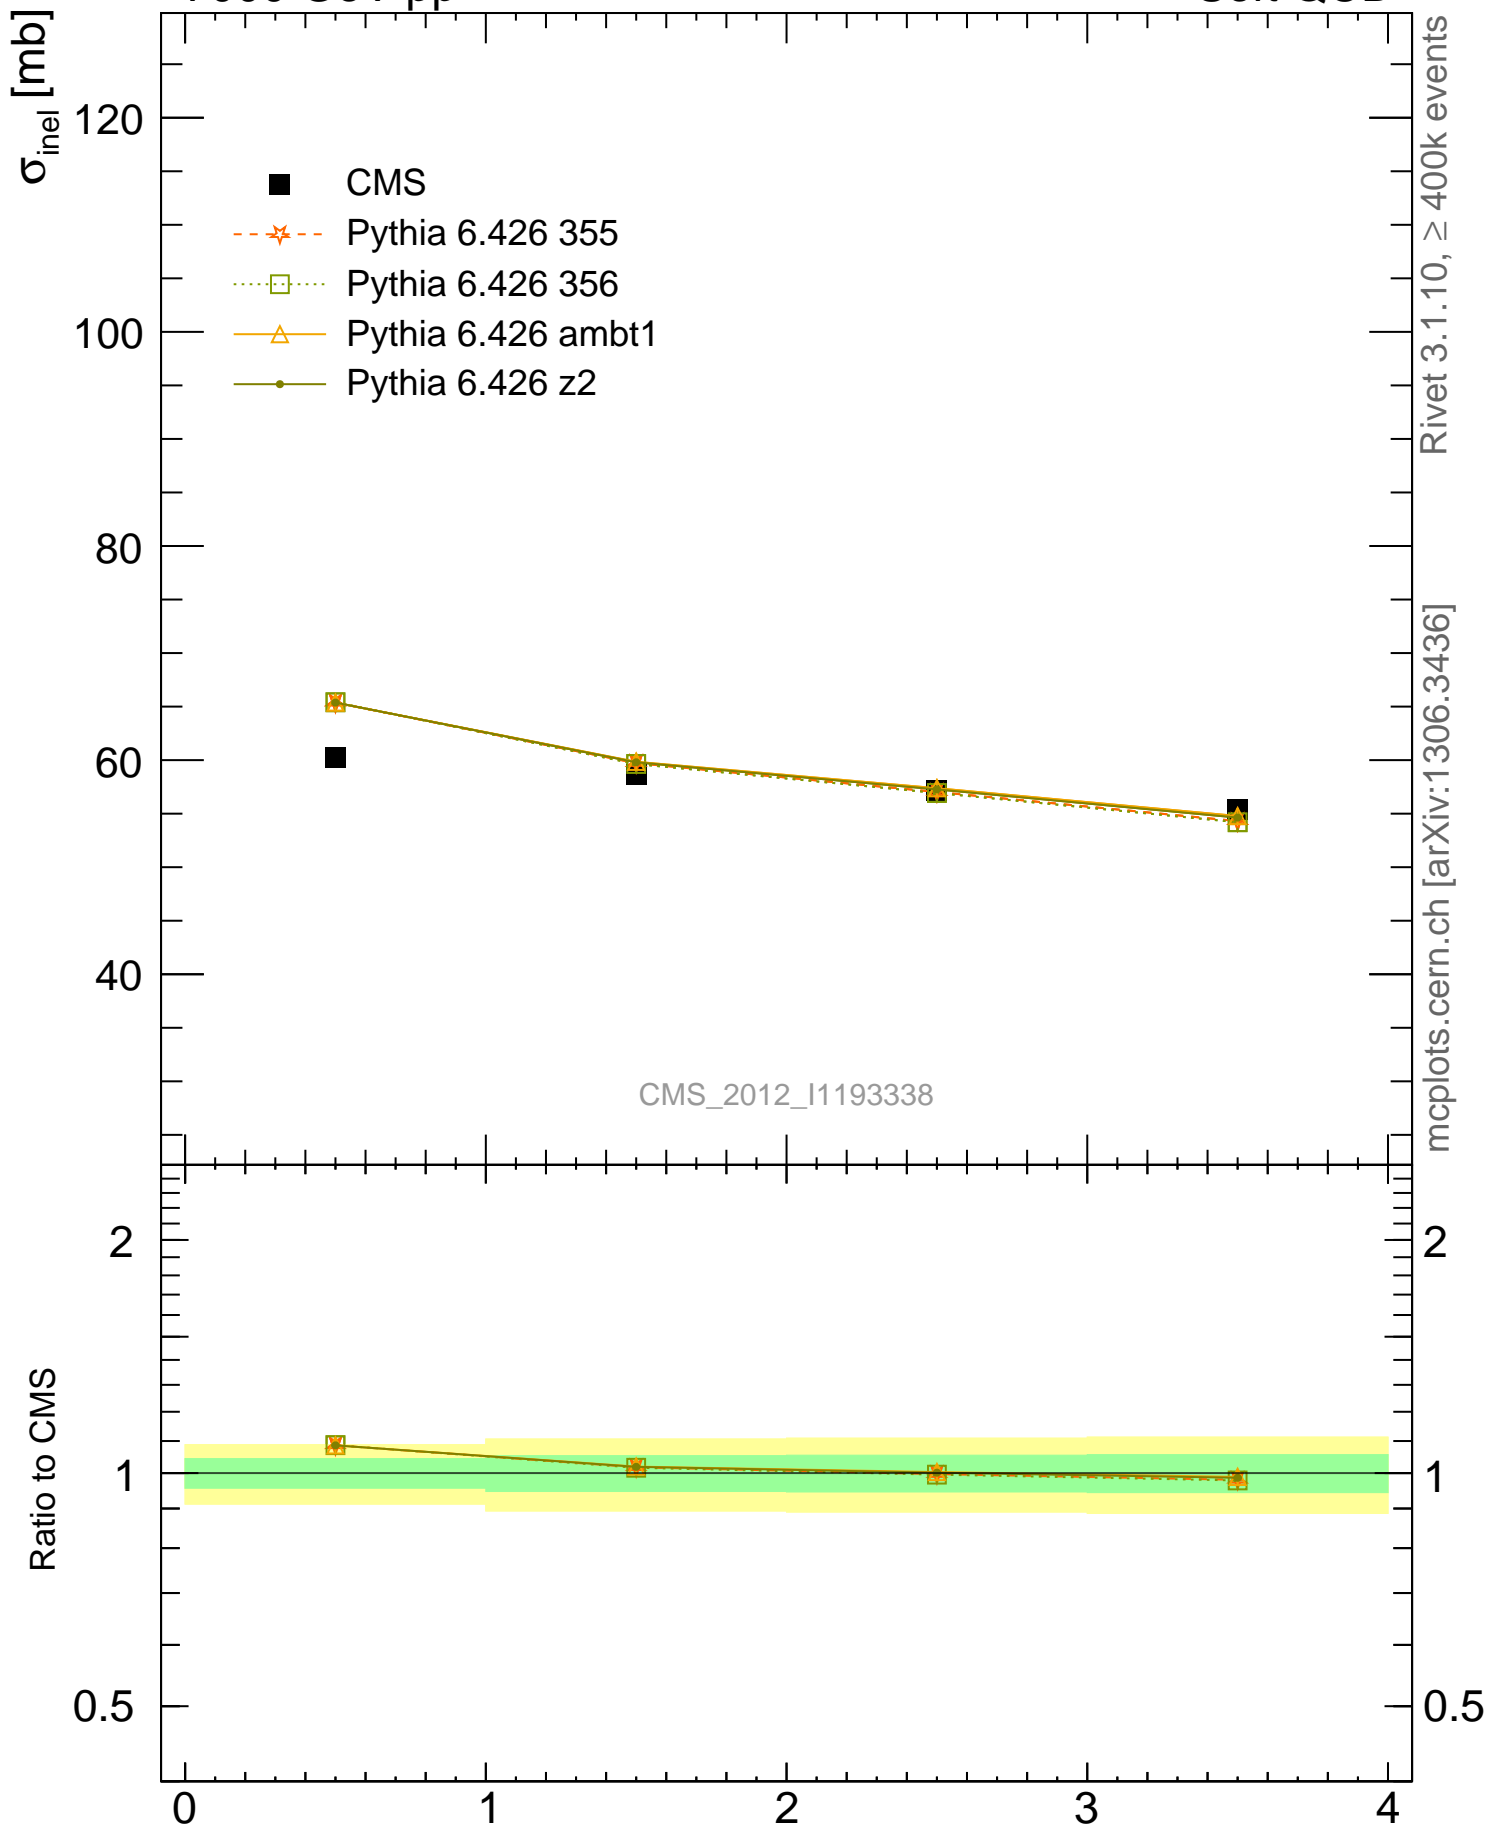

7000 GeV pp

Soft QCD

Rivet 3.1.10, $\geq 400k$ events

mcplots.cern.ch [arXiv:1306.3436]

CMS_2012_I1193338