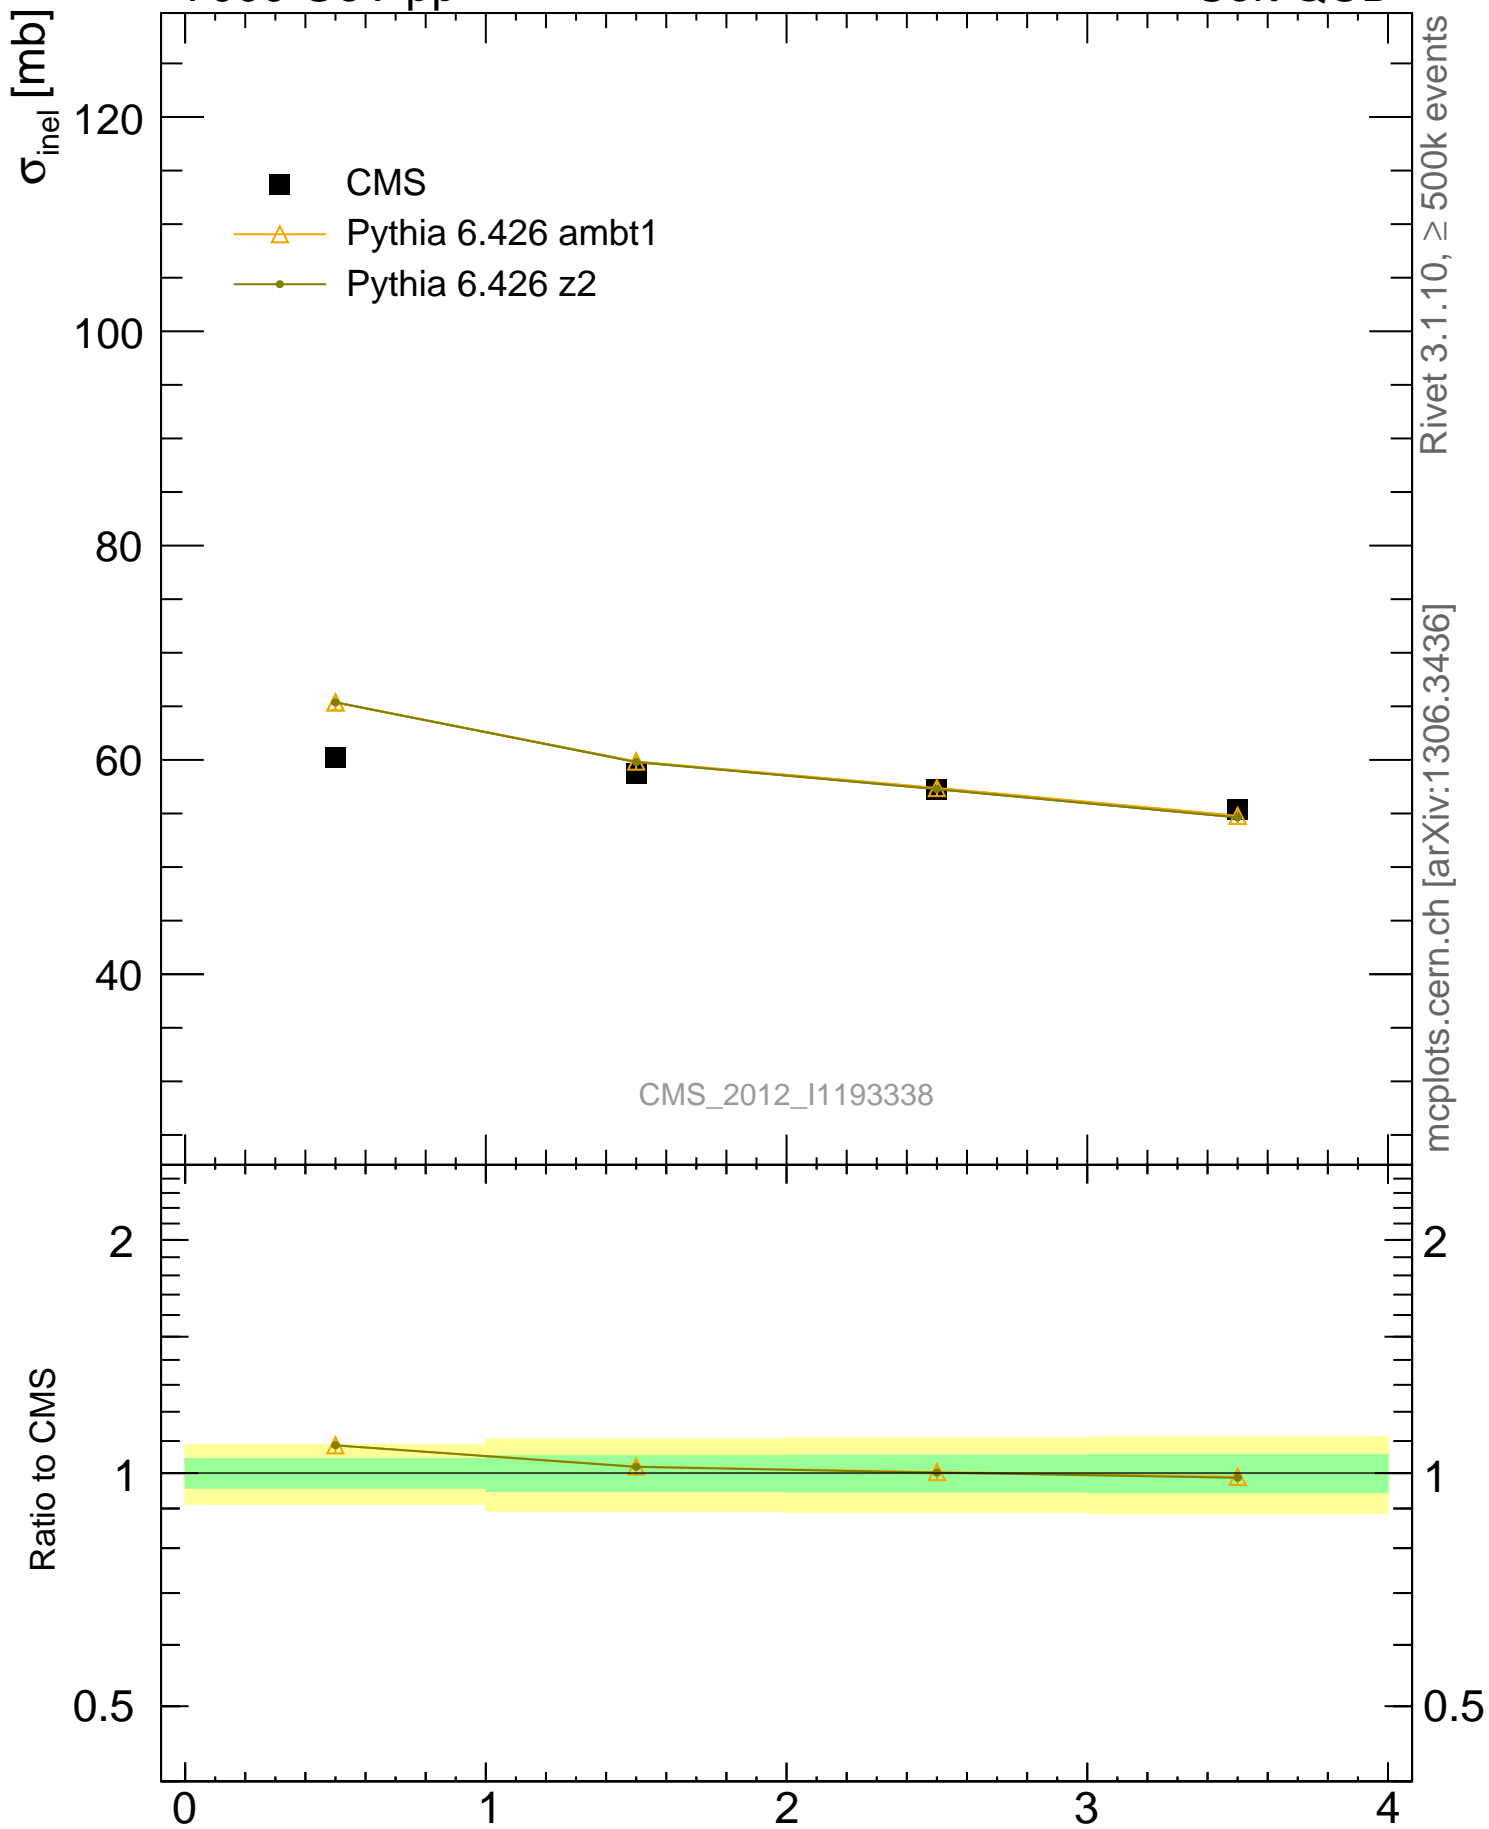

7000 GeV pp

Soft QCD

Rivet 3.1.10, $\geq 500k$ events
mcplots.cern.ch [arXiv:1306.3436]