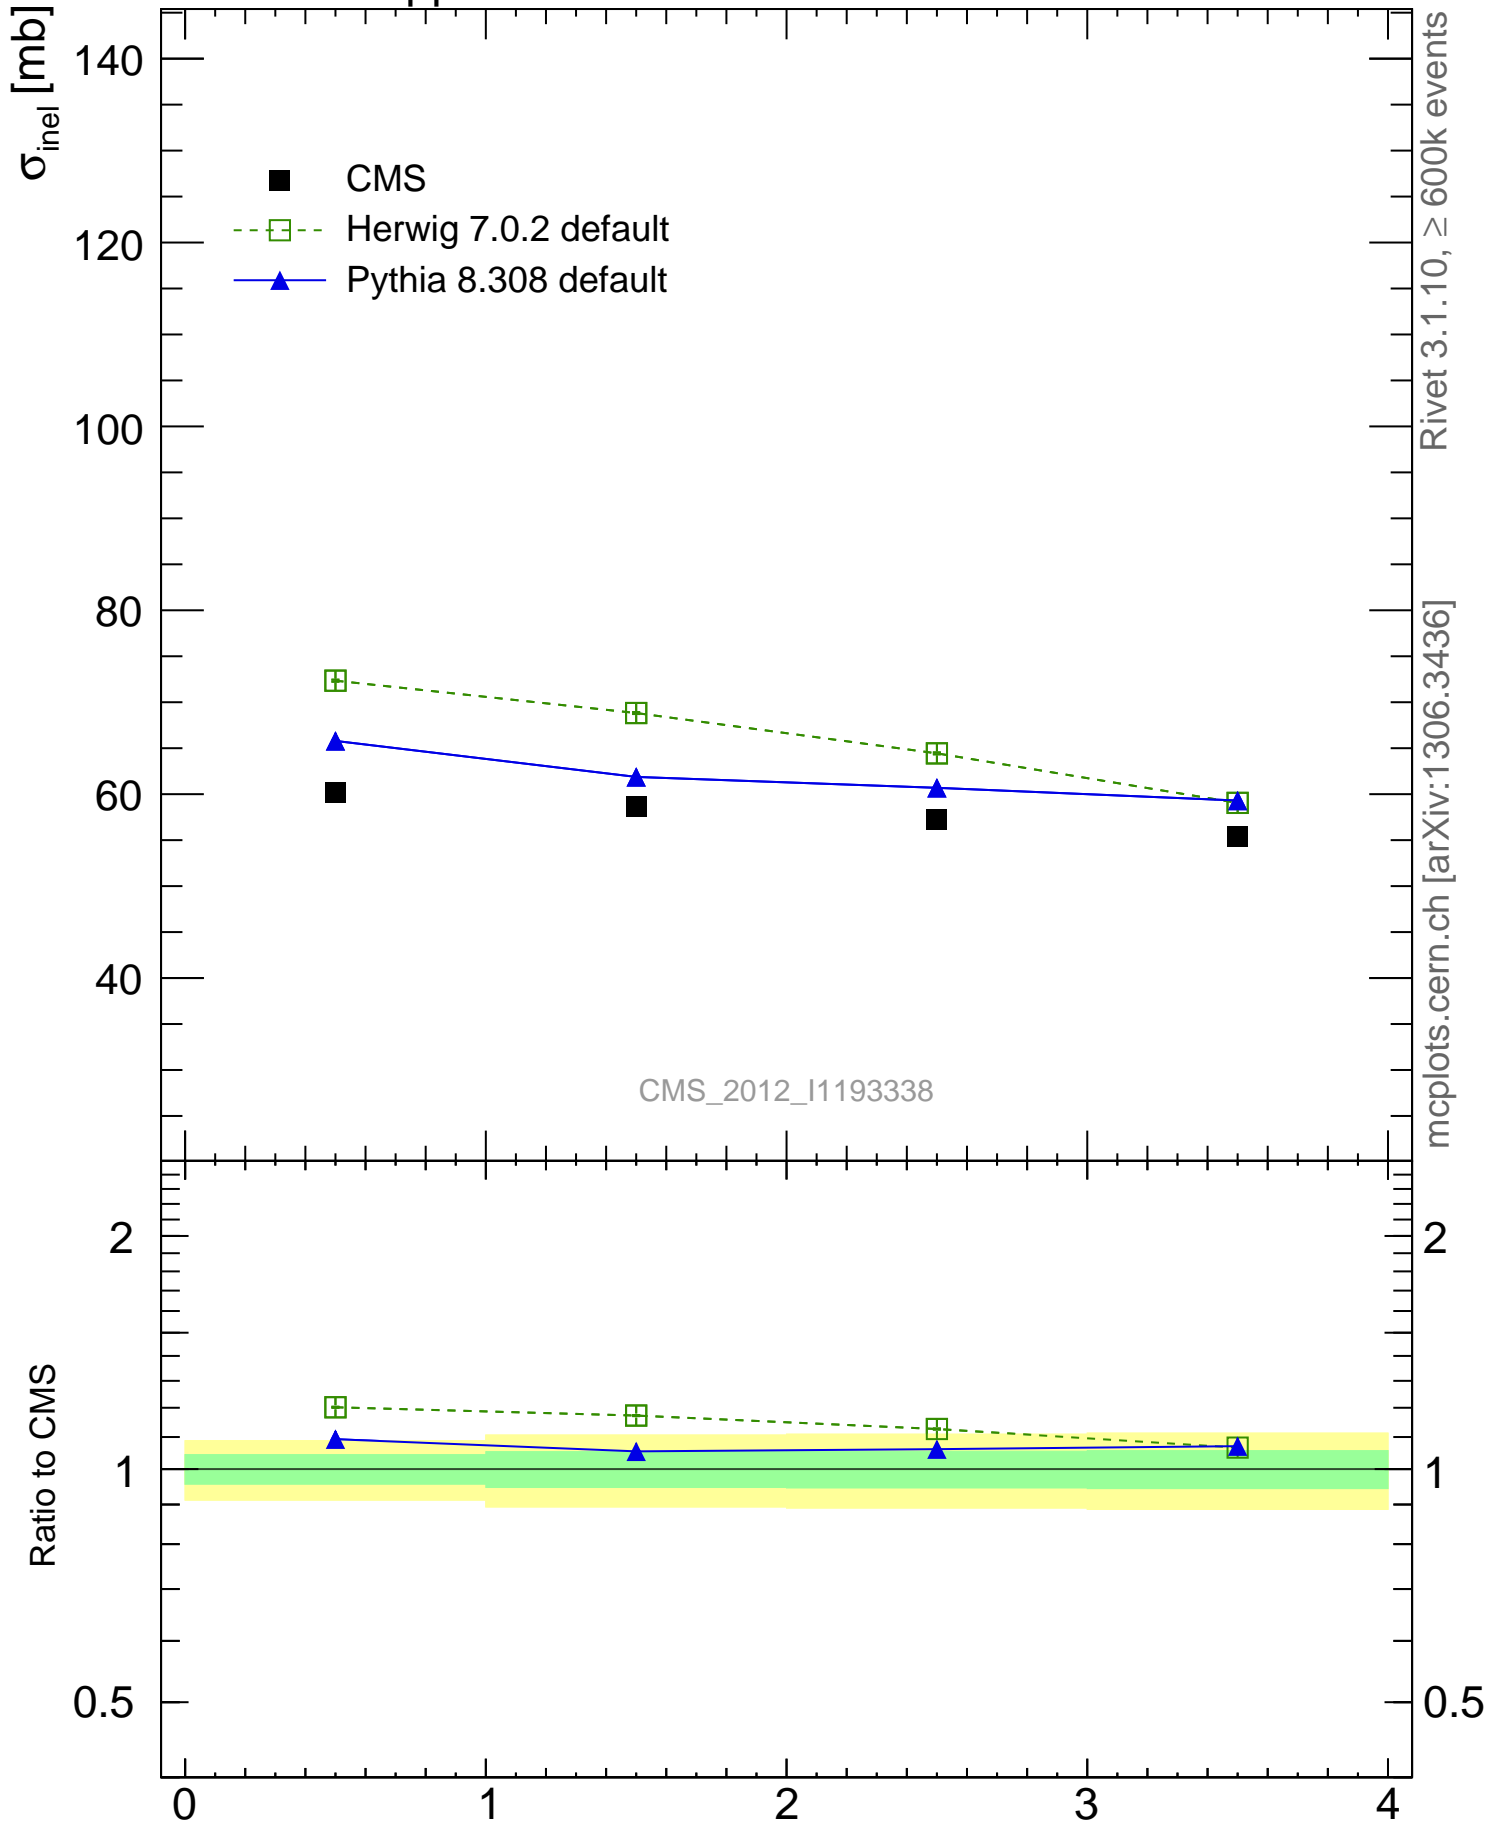

7000 GeV pp

Soft QCD

CMS\_2012\_I1193338

mcplots.cern.ch [arXiv:1306.3436]

Rivet 3.1.10,  $\geq 600k$  events