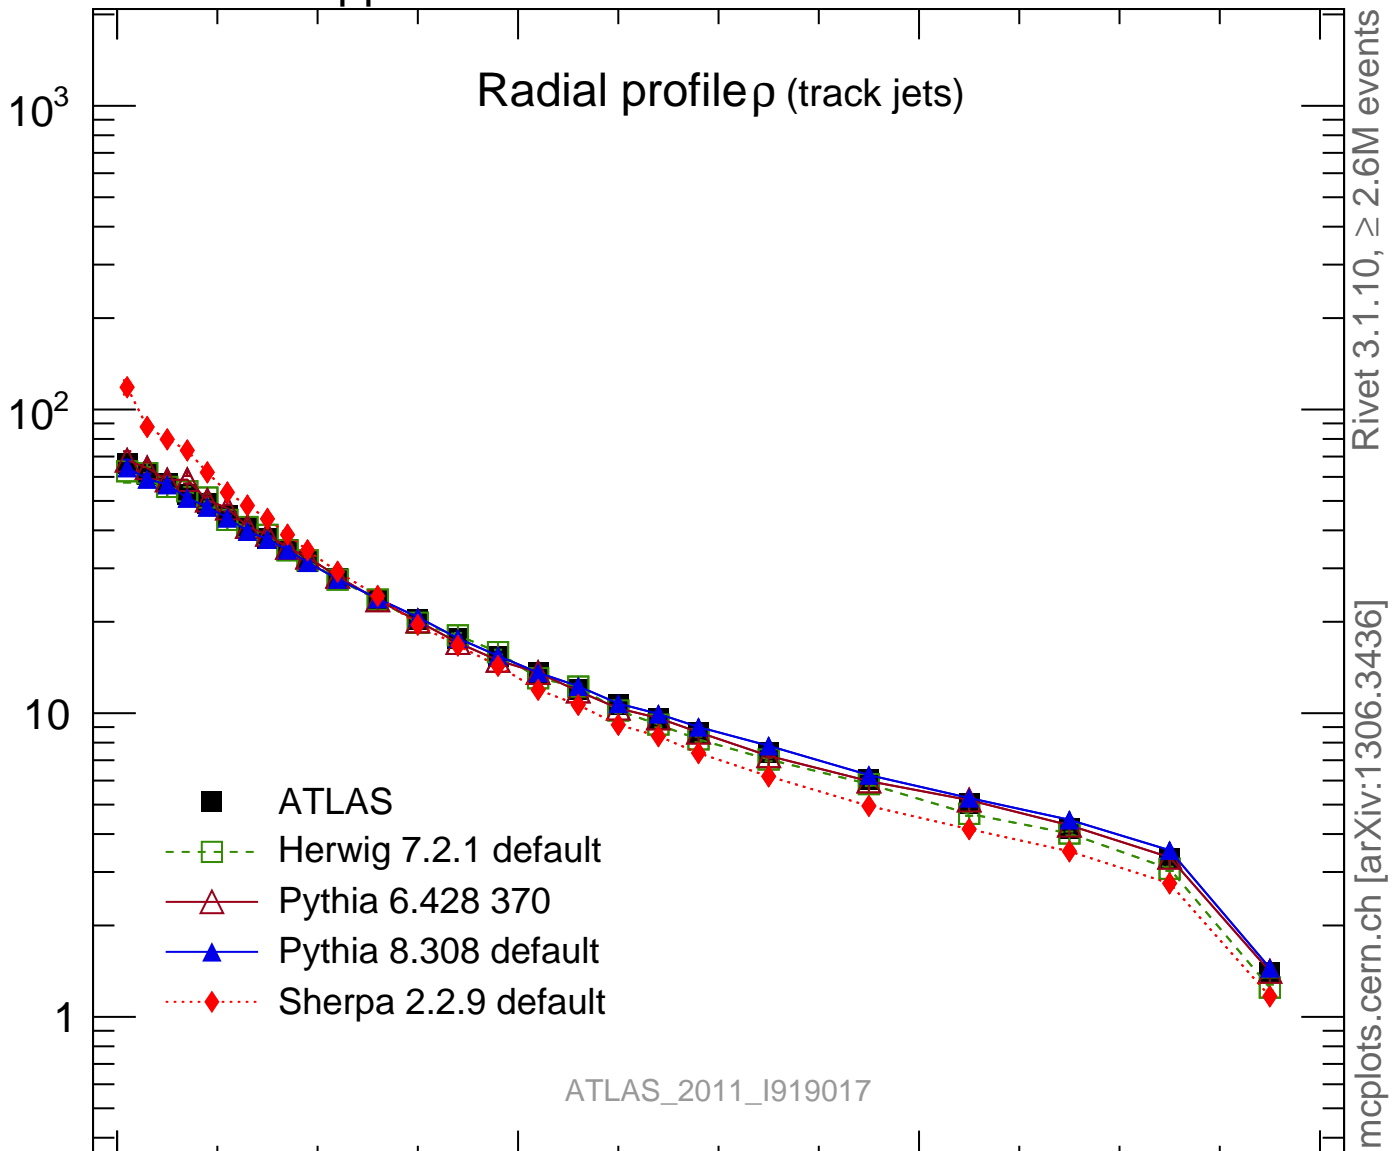

Radial profile  $\rho$  (track jets)

Rivet 3.1.10,  $\geq 2.6M$  events  
mcplots.cern.ch [arXiv:1306.3436]