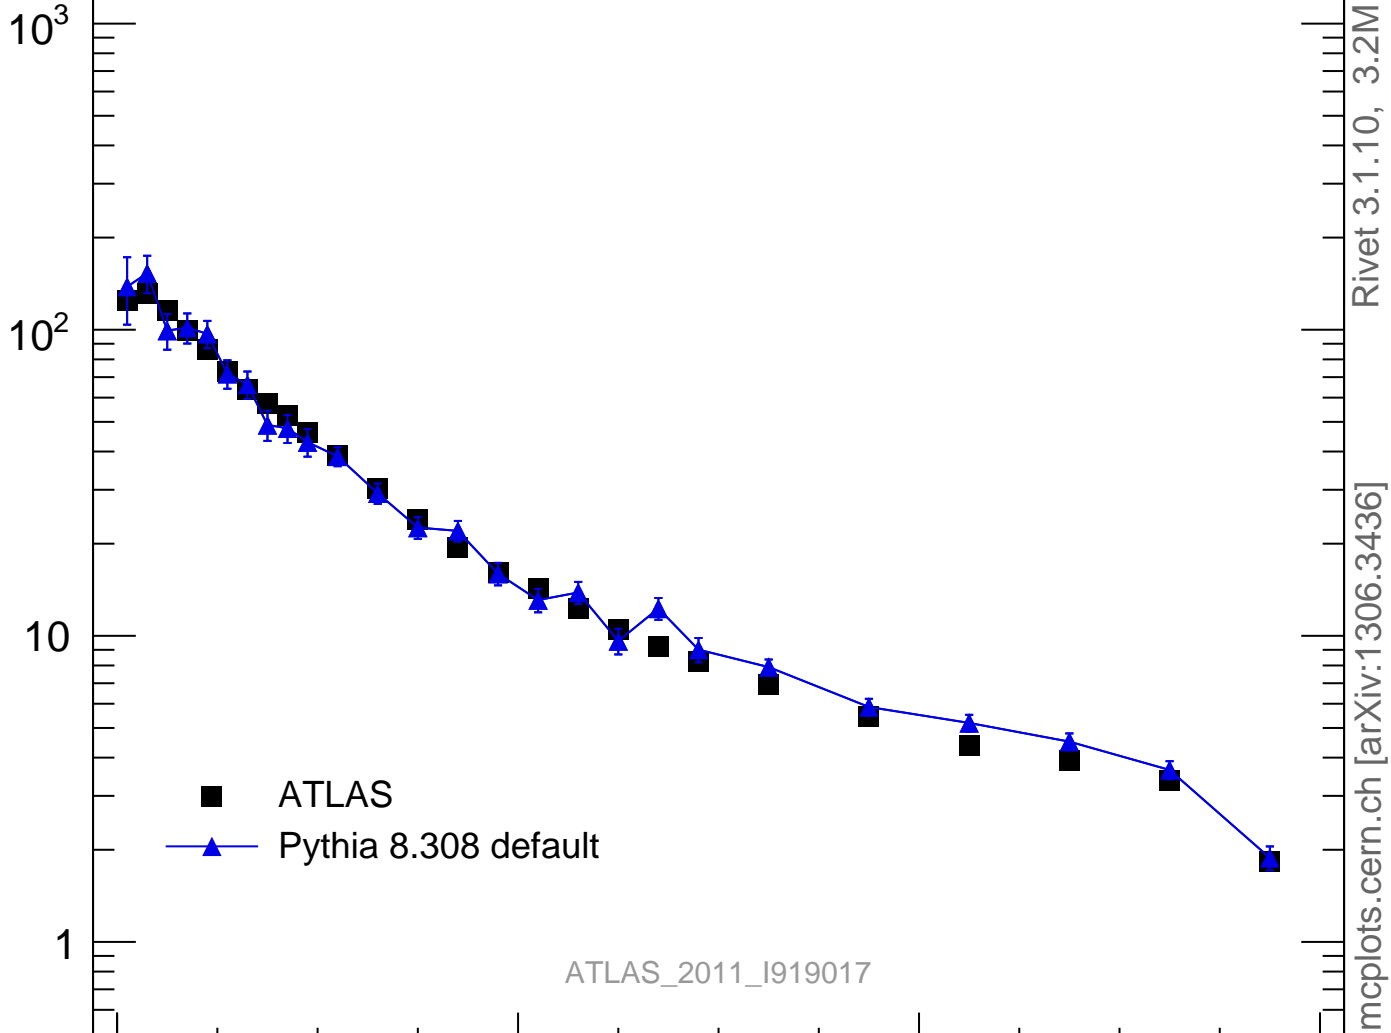

Radial profile ρ (track jets)

ATLAS_2011_I919017

Rivet 3.1.10, 3.2M events
mcplots.cern.ch [arXiv:1306.3436]