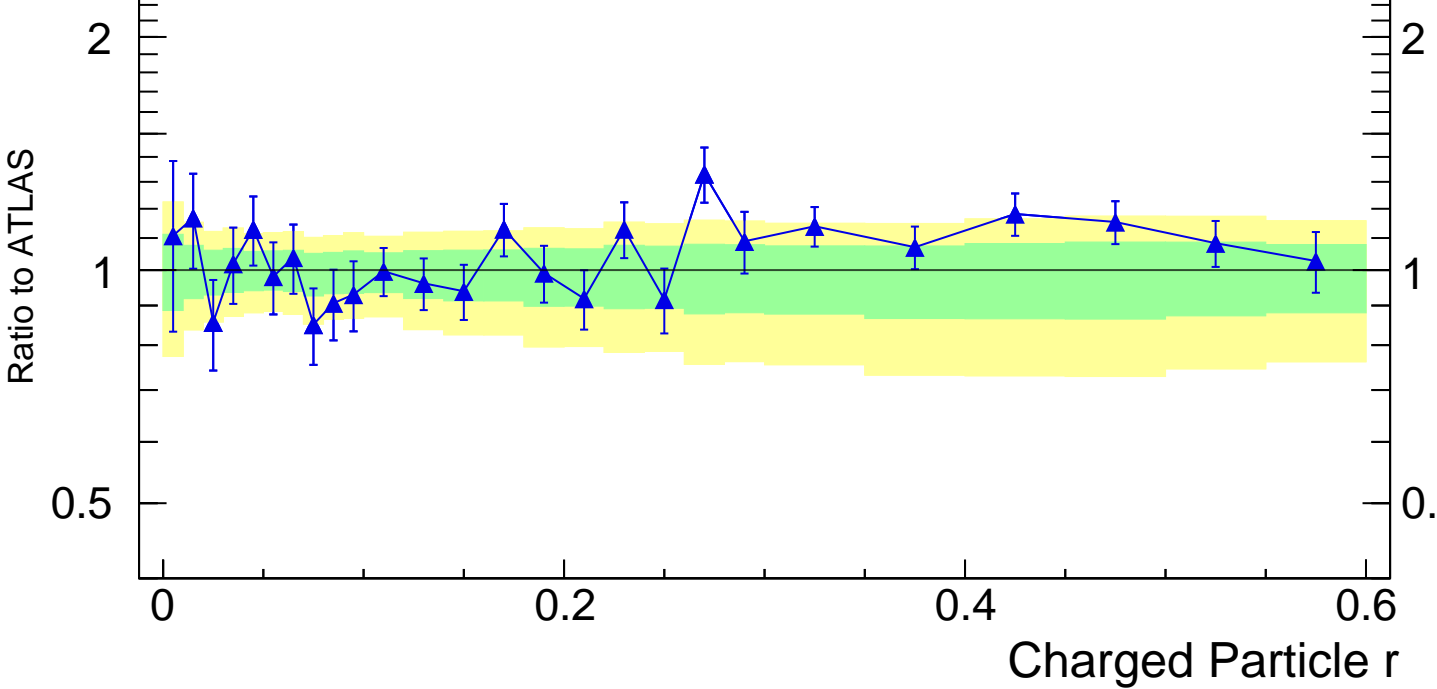

Radial profile ρ (track jets)

ATLAS_2011_I919017

Rivet 3.1.10, 3.2M events
mcplots.cern.ch [arXiv:1306.3436]