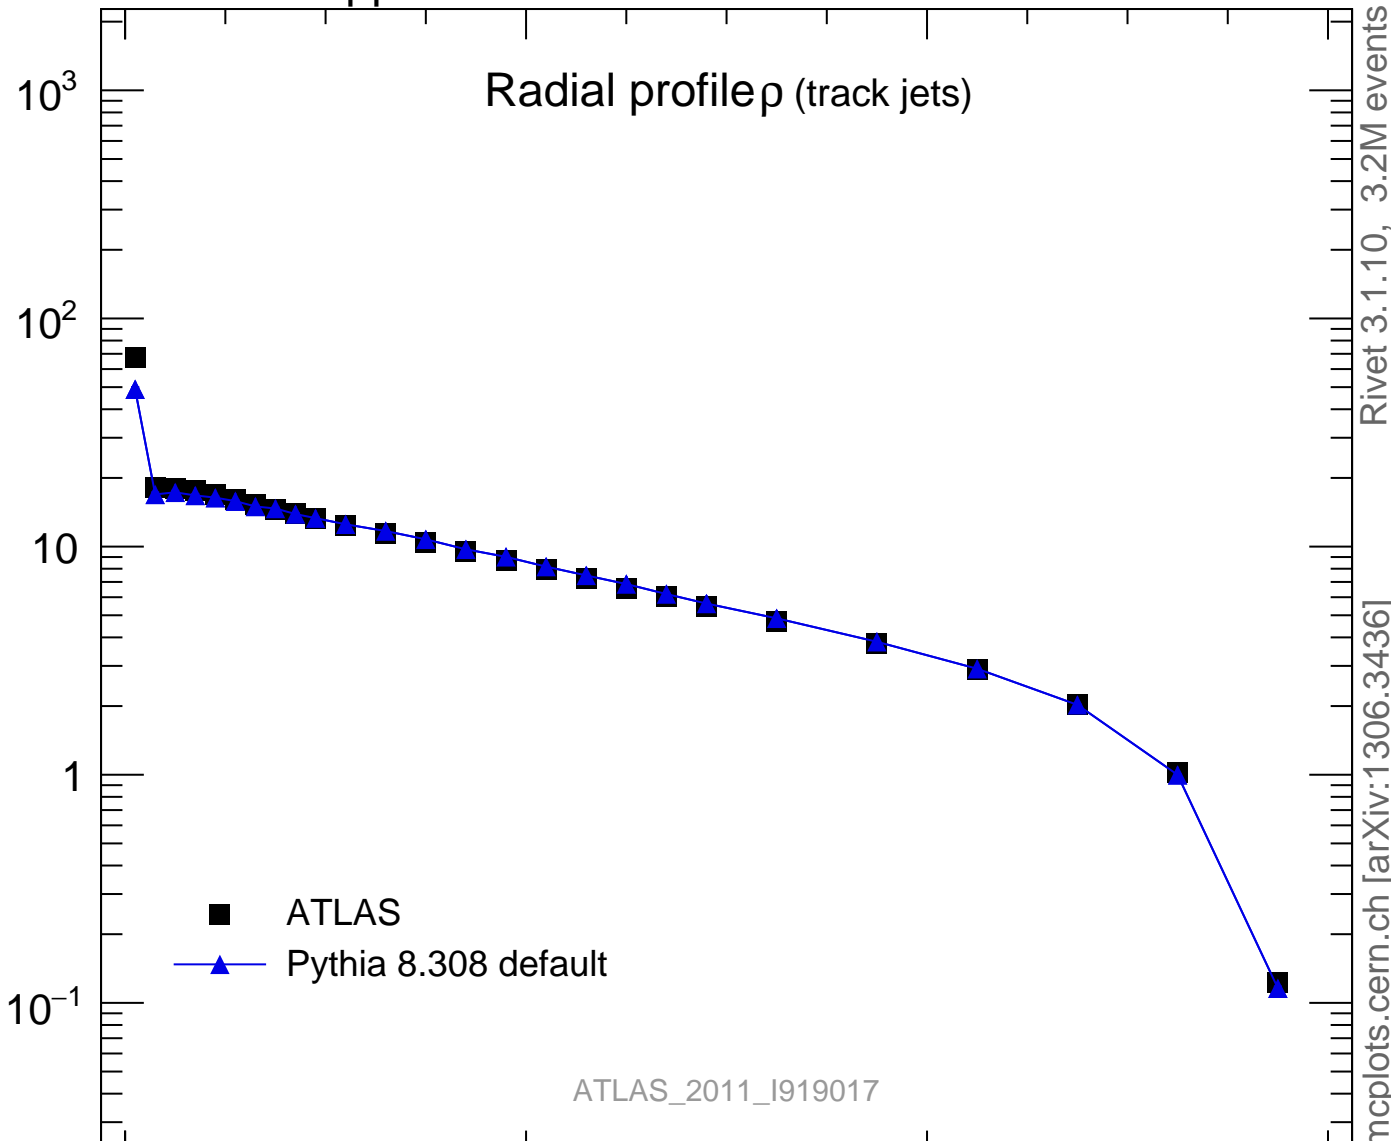

Radial profile ρ (track jets)

Rivet 3.1.10, 3.2M events
mcplots.cern.ch [arXiv:1306.3436]