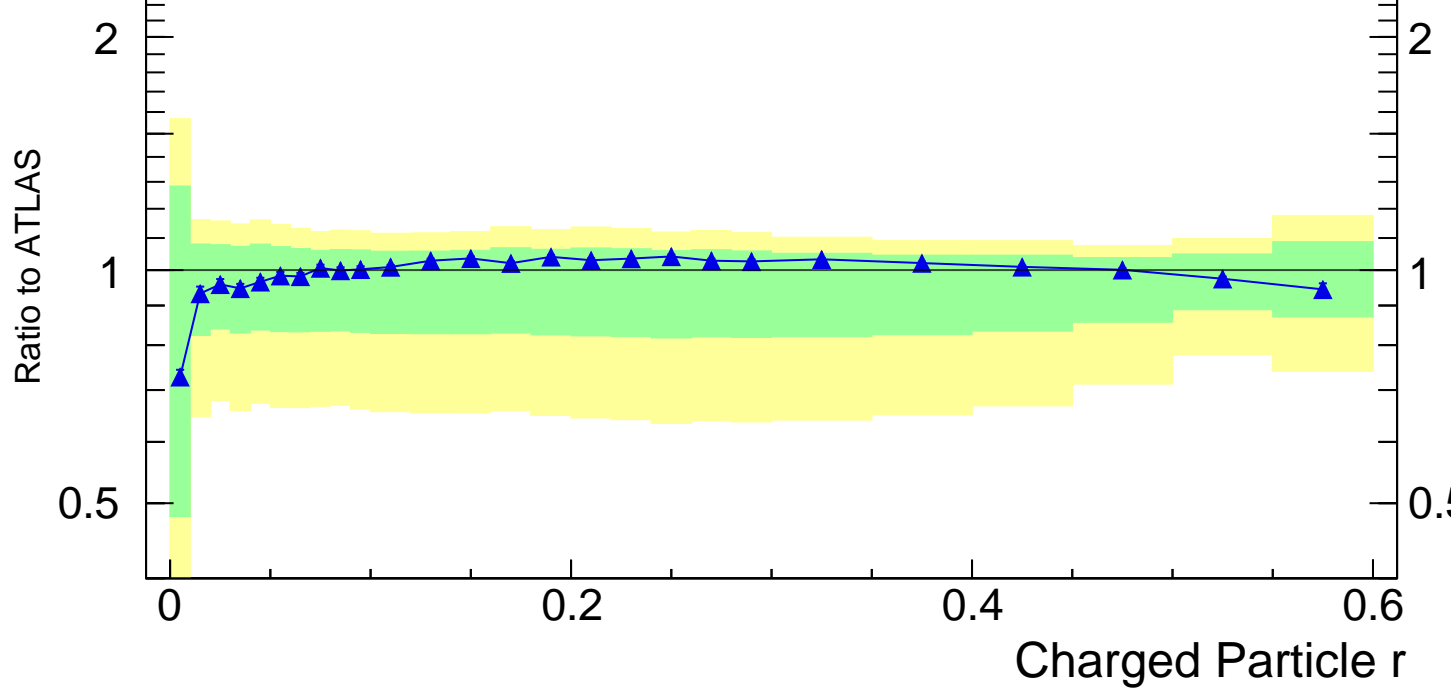

Radial profile ρ (track jets)

Rivet 3.1.10, 3.2M events
mcplots.cern.ch [arXiv:1306.3436]