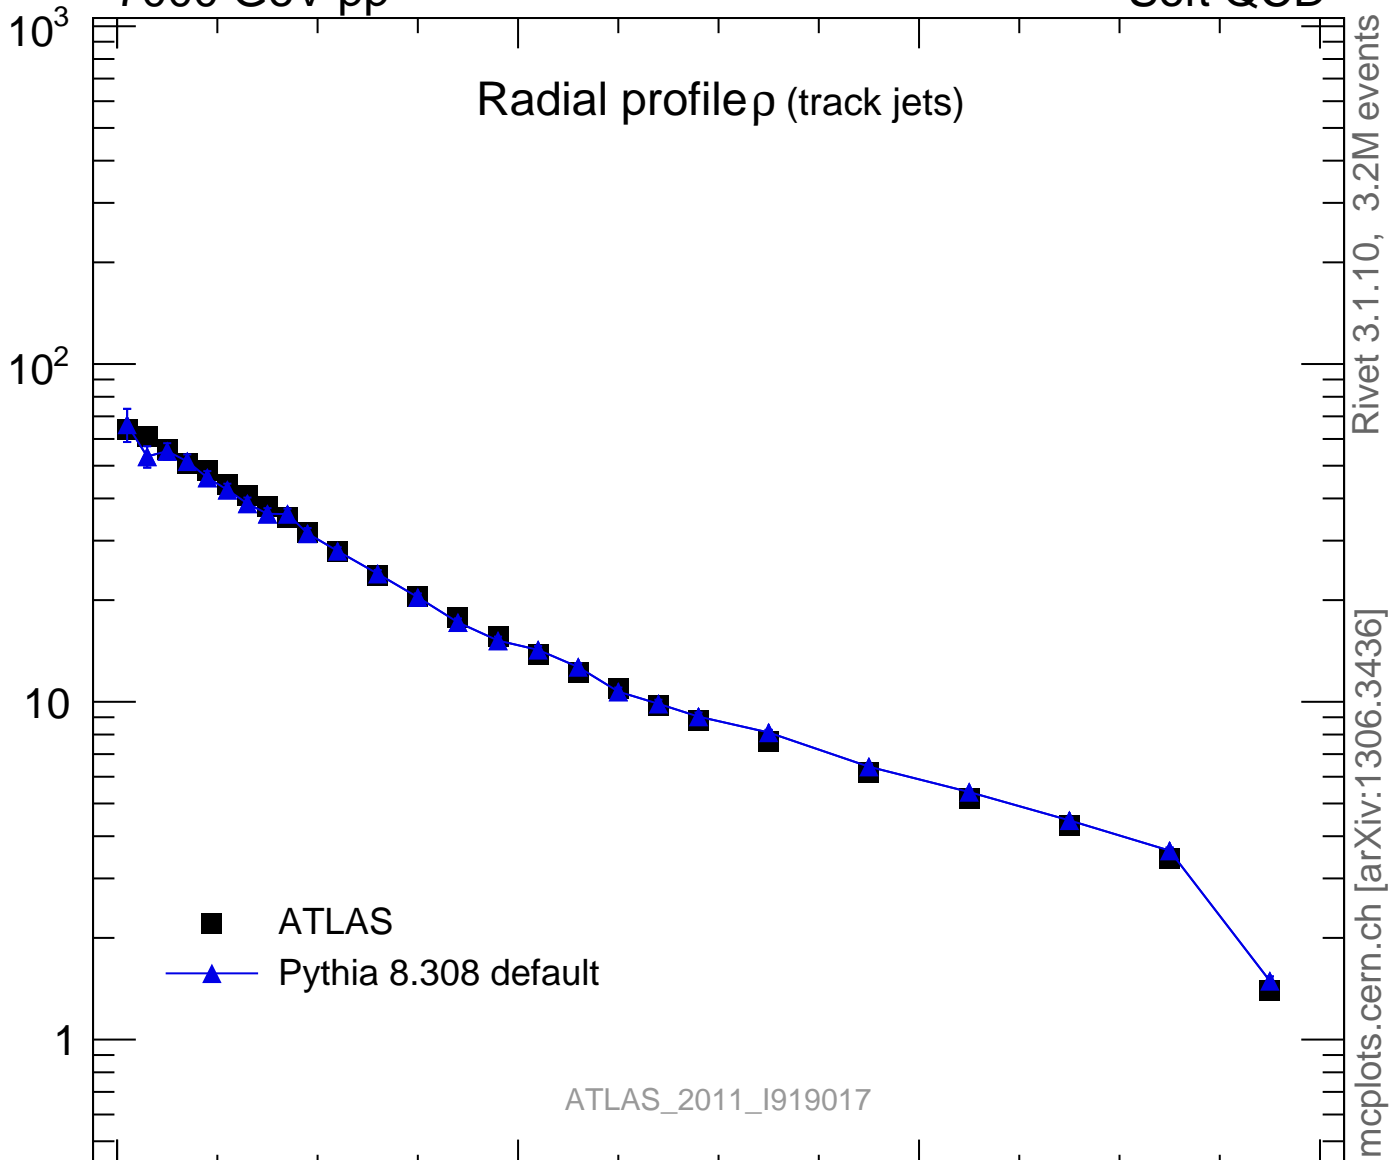

Radial profile ρ (track jets)

Rivet 3.1.10, 3.2M events
mcplots.cern.ch [arXiv:1306.3436]