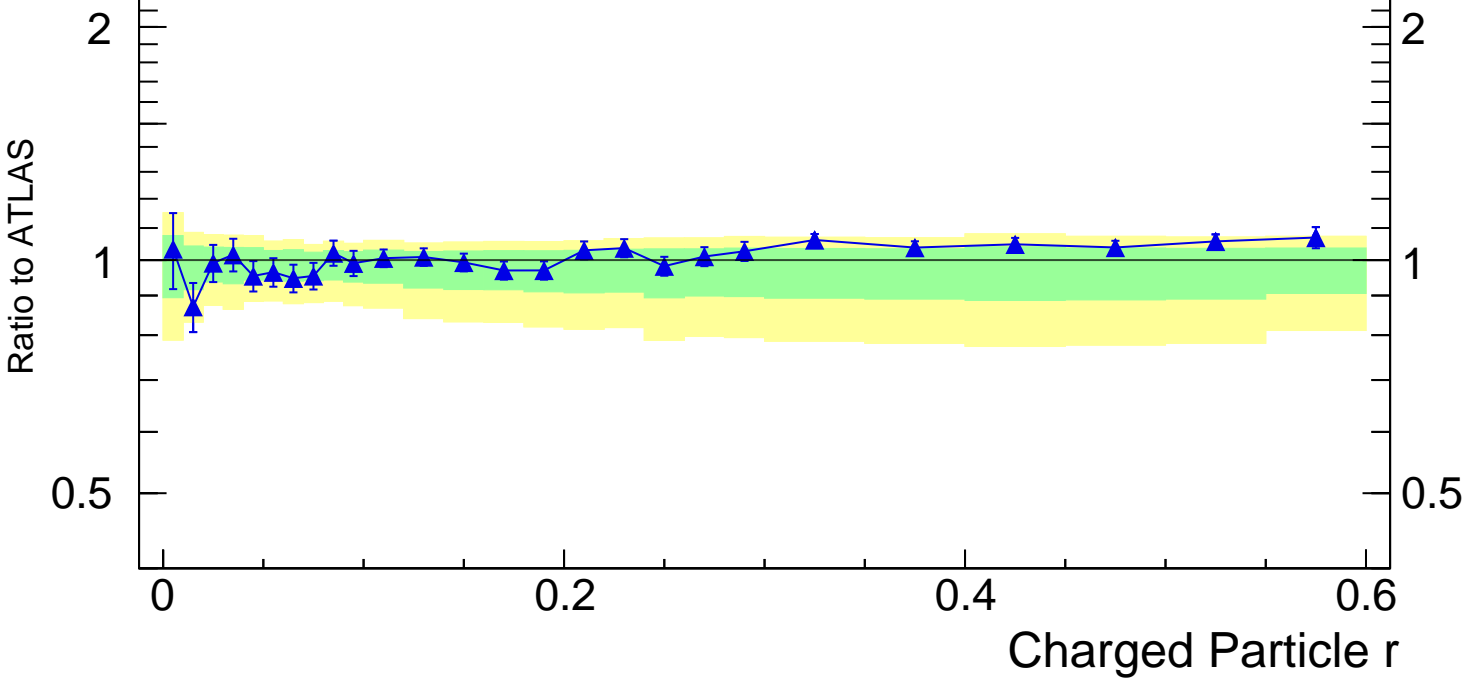

Radial profile ρ (track jets)

Rivet 3.1.10, 3.2M events
mcplots.cern.ch [arXiv:1306.3436]