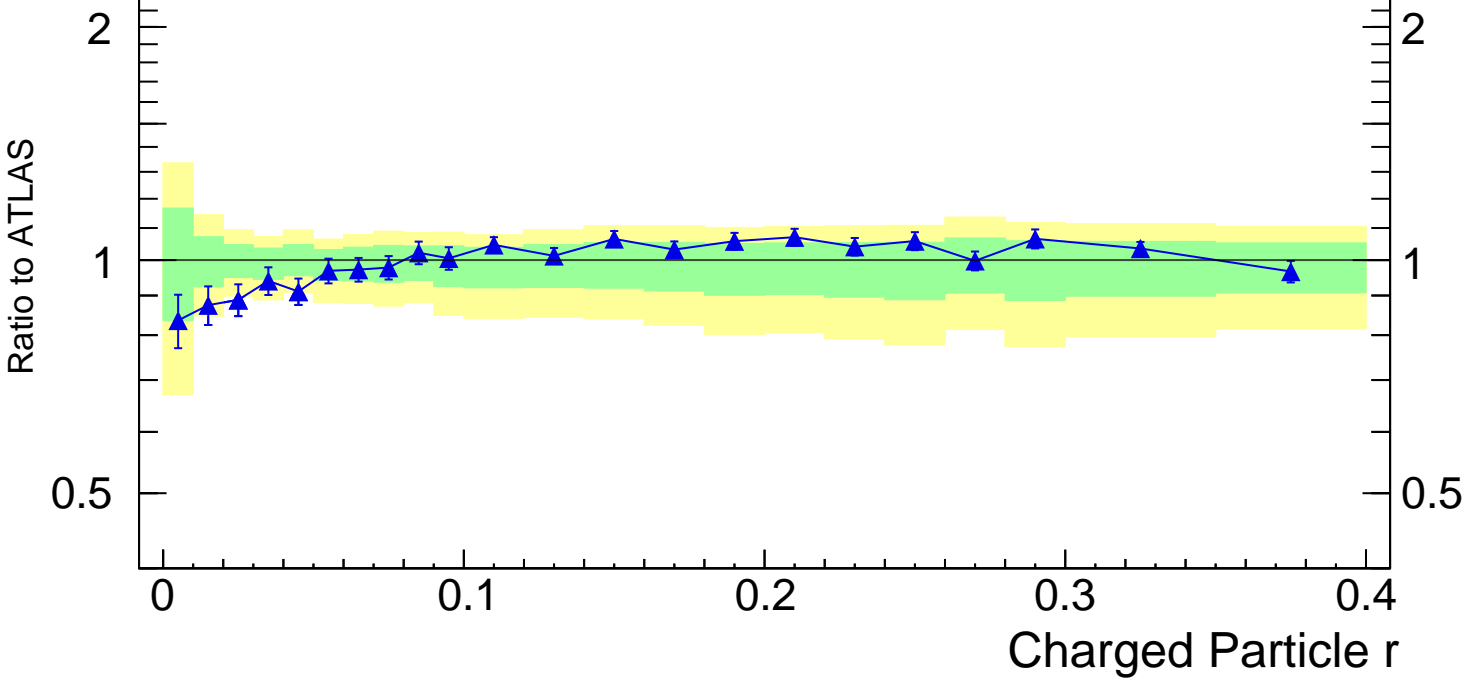

Radial profile ρ (track jets)

ATLAS_2011_I919017

Rivet 3.1.10, 3.2M events
mcplots.cern.ch [arXiv:1306.3436]