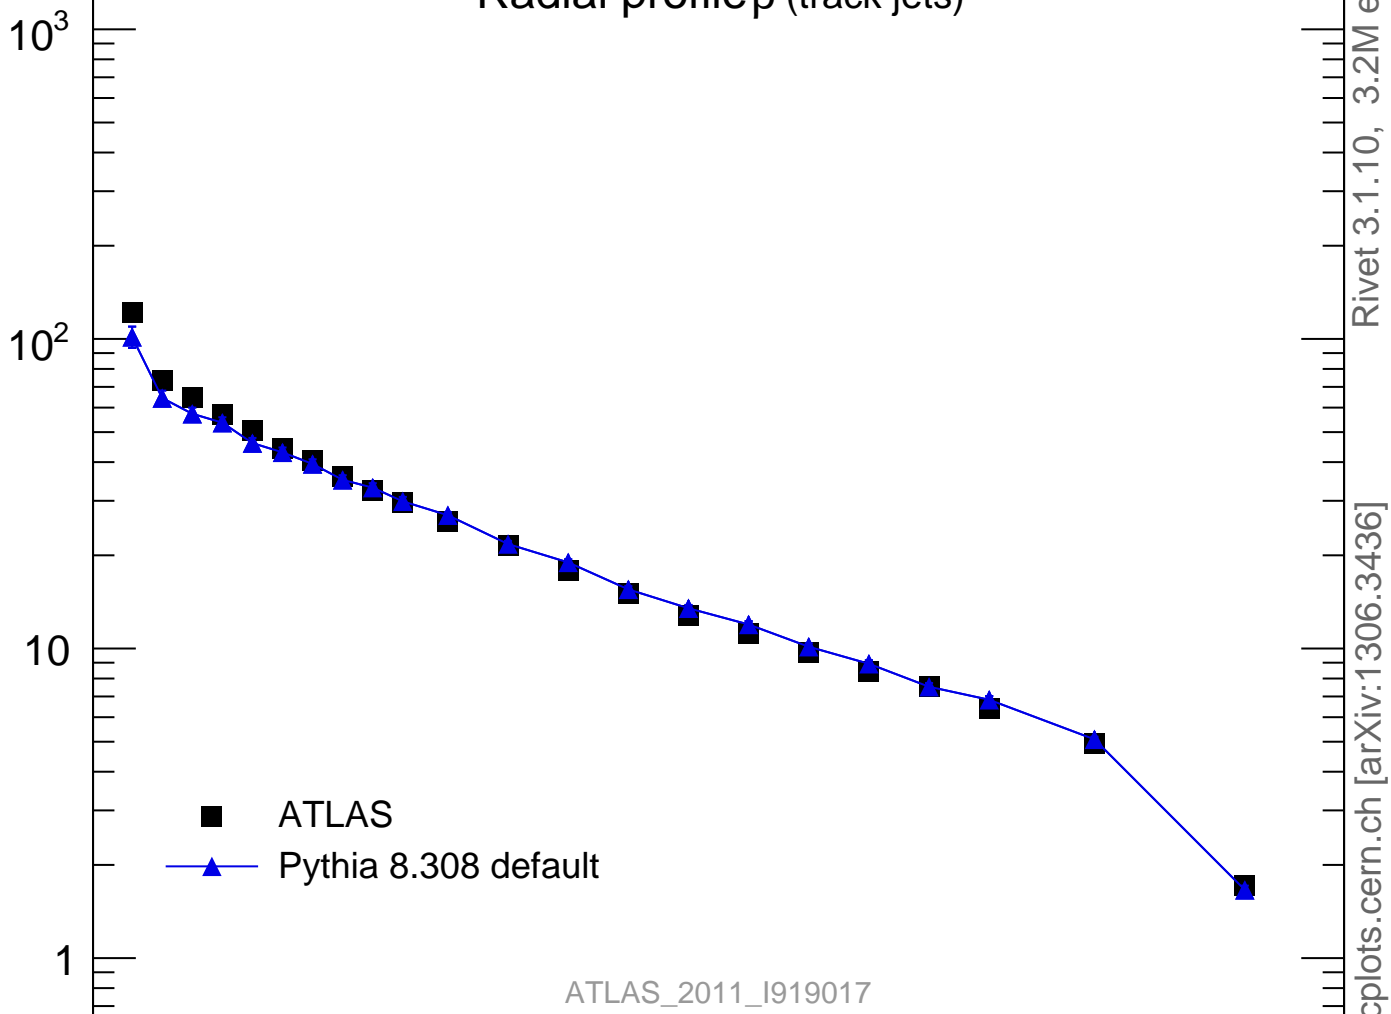

Radial profile ρ (track jets)

ATLAS_2011_I919017

Rivet 3.1.10, 3.2M events
mcplots.cern.ch [arXiv:1306.3436]