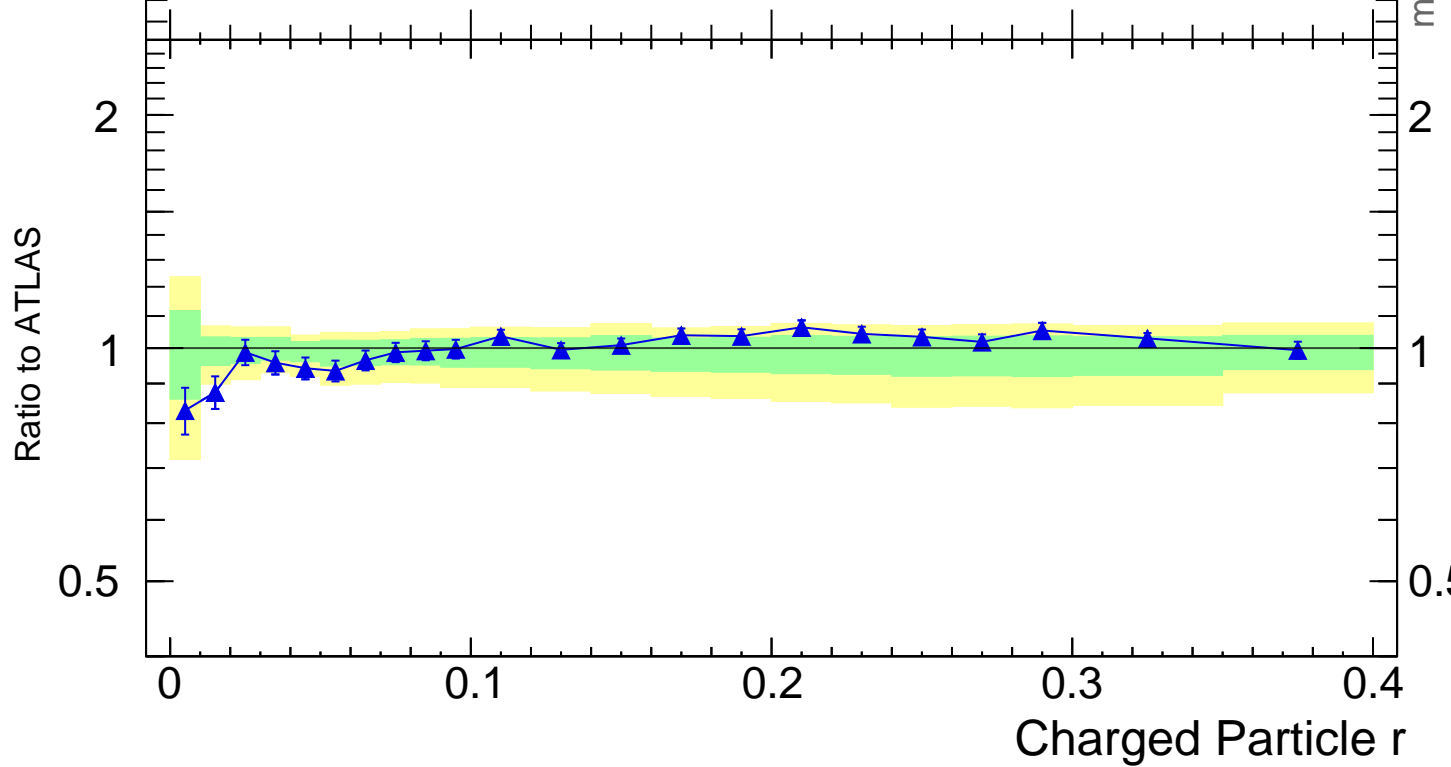

Radial profile  $\rho$  (track jets)

Rivet 3.1.10, 3.2M events  
mcplots.cern.ch [arXiv:1306.3436]