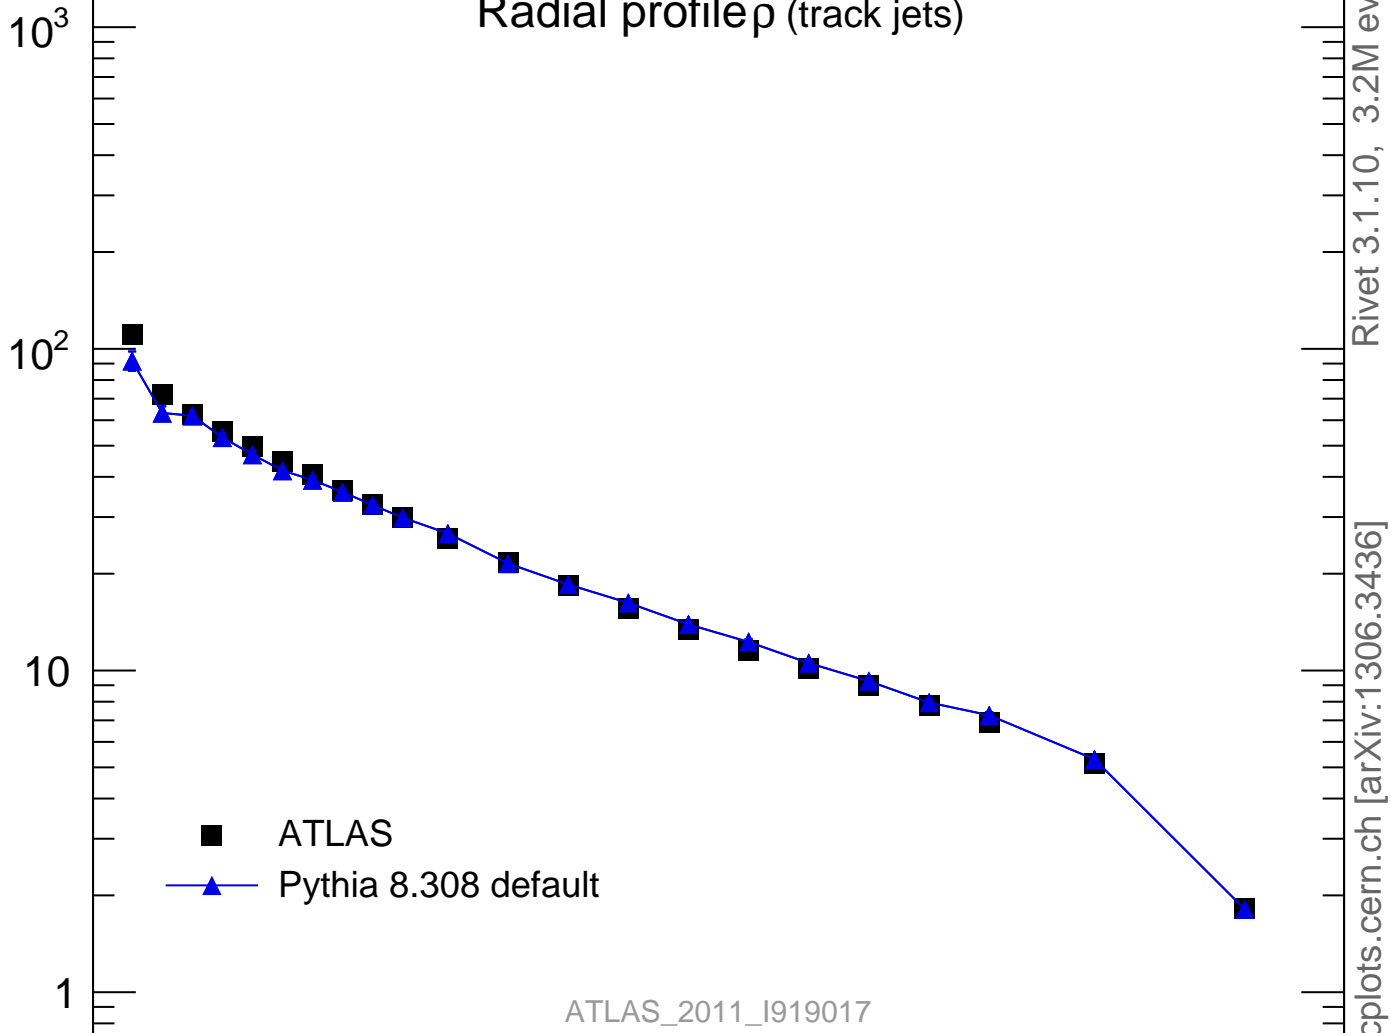

Radial profile  $\rho$  (track jets)

Rivet 3.1.10, 3.2M events  
mcplots.cern.ch [arXiv:1306.3436]