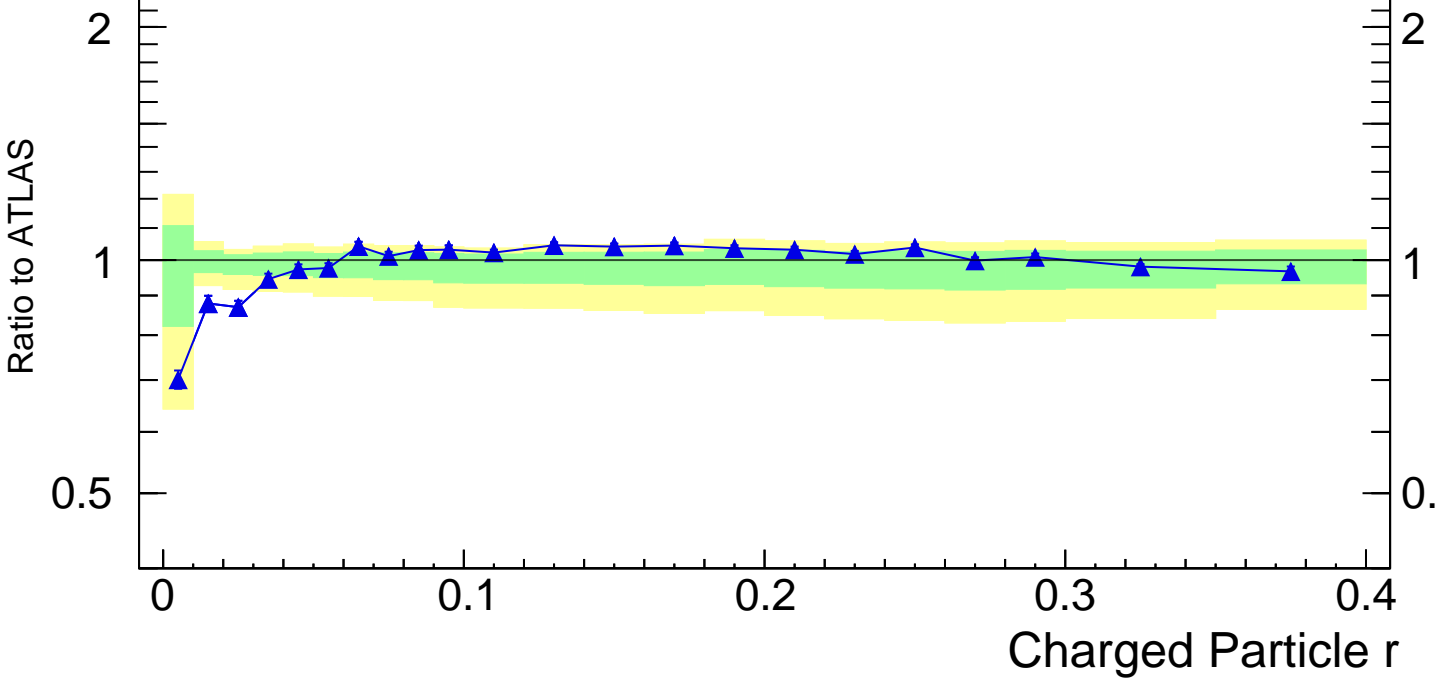

Radial profile ρ (track jets)

ATLAS_2011_I919017

Rivet 3.1.10, 3.2M events
mcplots.cern.ch [arXiv:1306.3436]