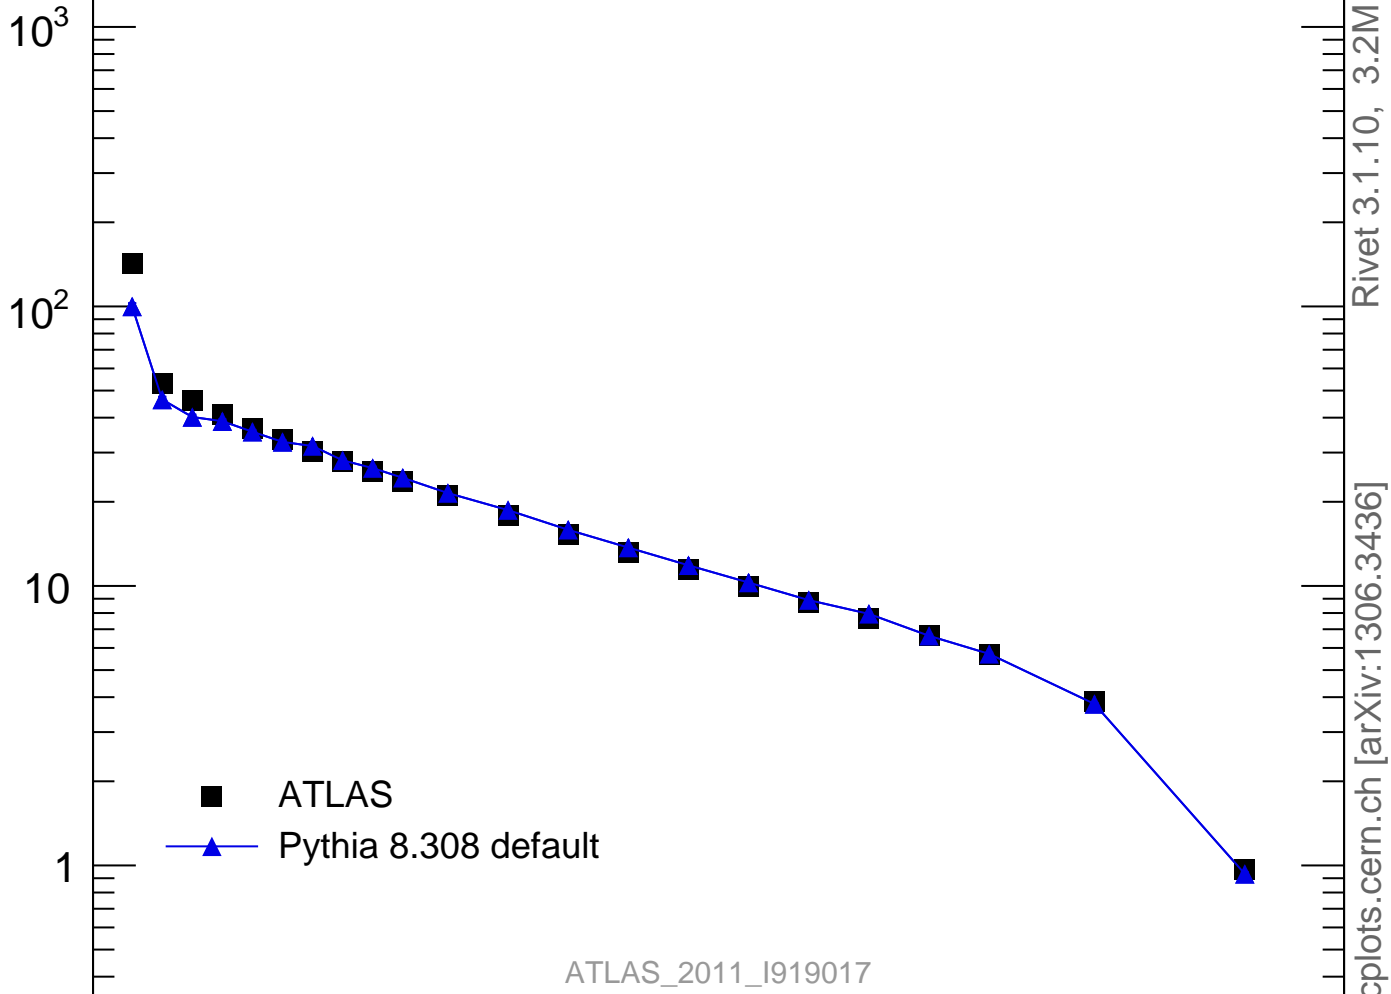

Radial profile ρ (track jets)

ATLAS_2011_I919017

Rivet 3.1.10, 3.2M events
mcplots.cern.ch [arXiv:1306.3436]