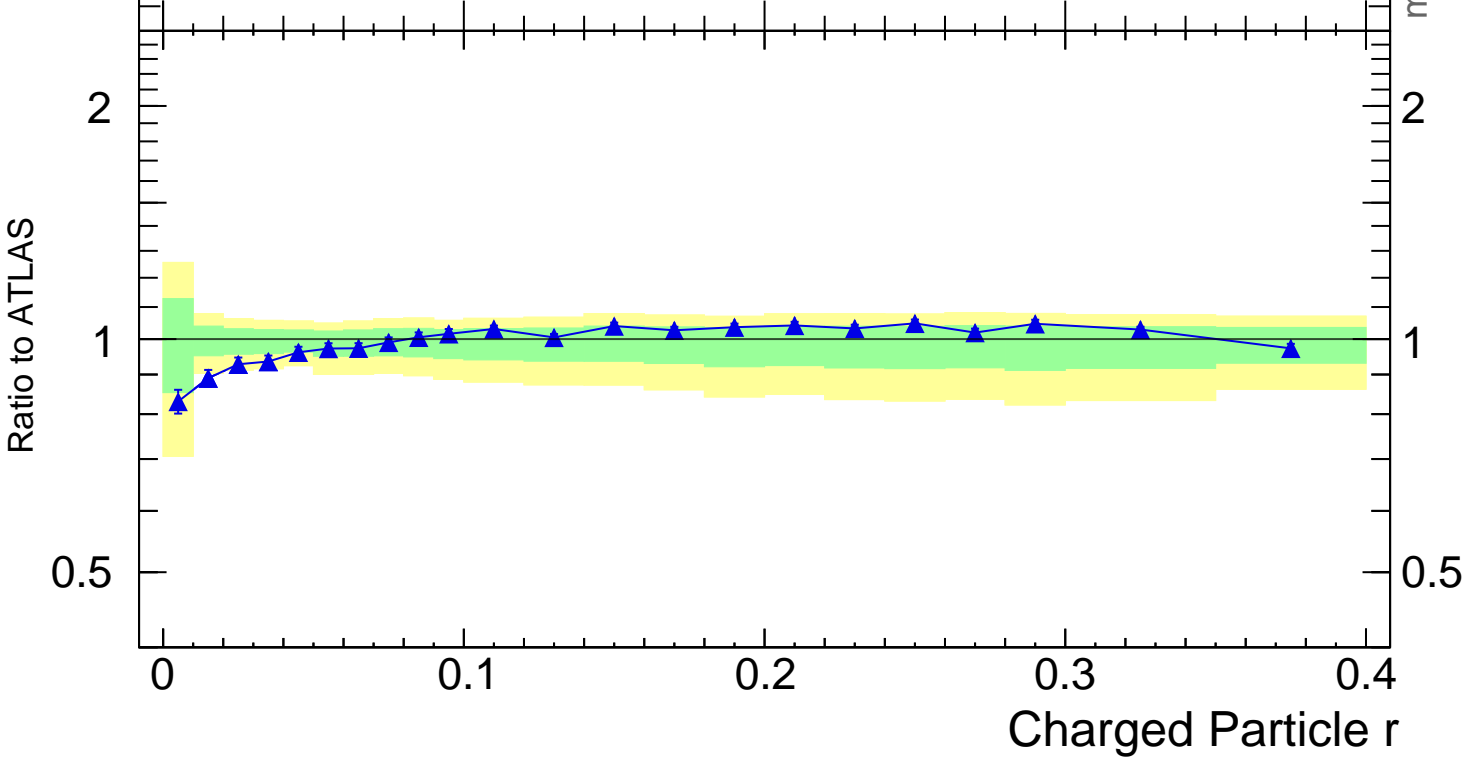

Radial profile ρ (track jets)

Rivet 3.1.10, 3.2M events
mcplots.cern.ch [arXiv:1306.3436]