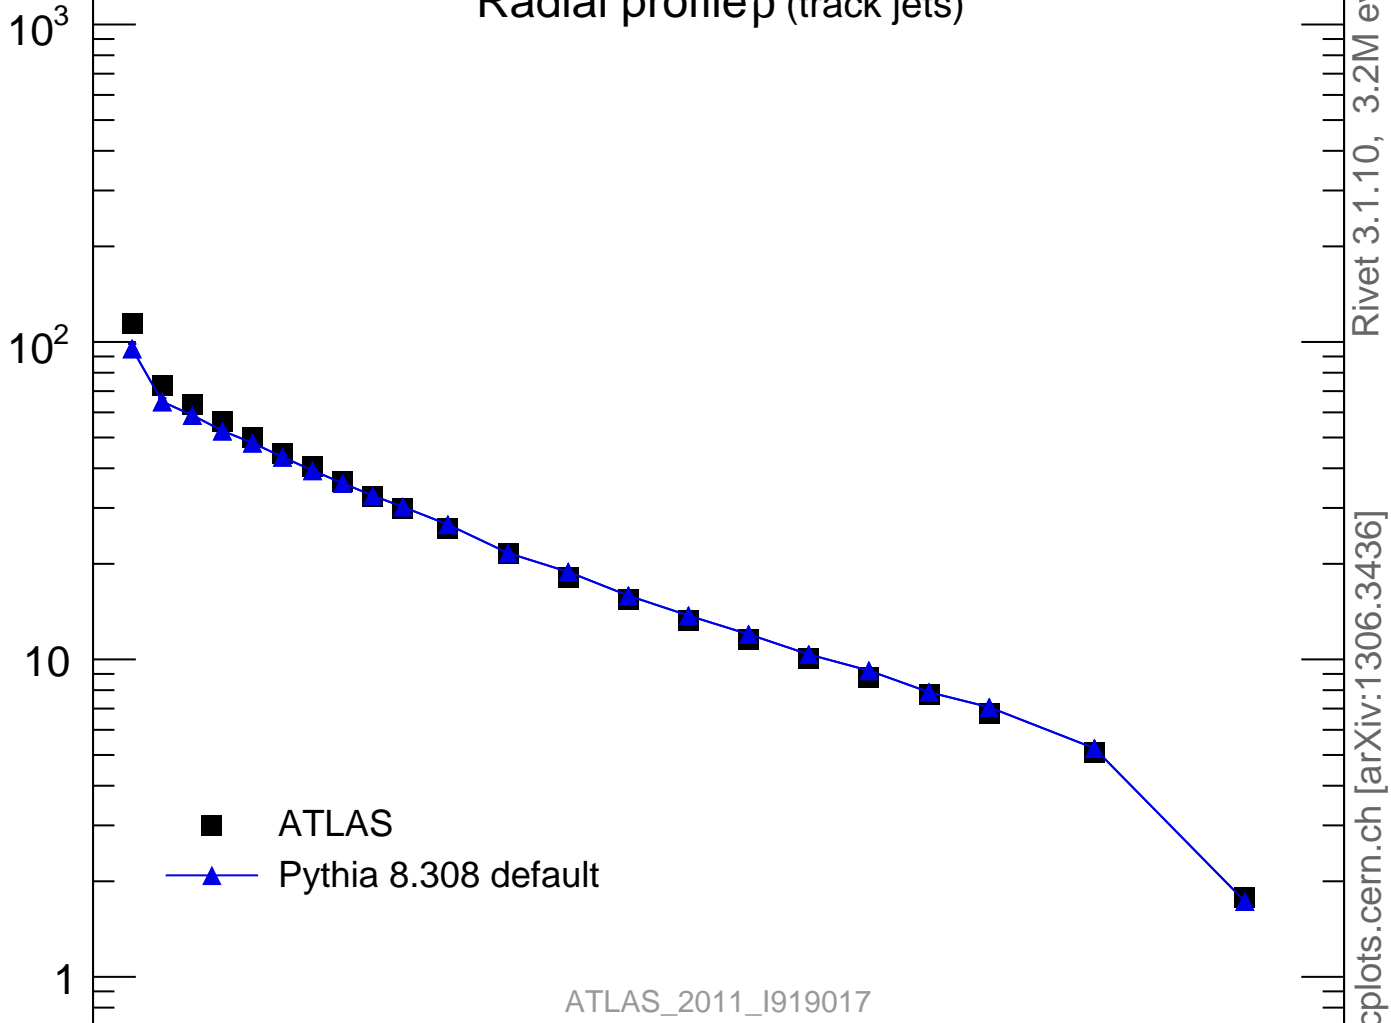

Radial profile ρ (track jets)

Rivet 3.1.10, 3.2M events
mcplots.cern.ch [arXiv:1306.3436]