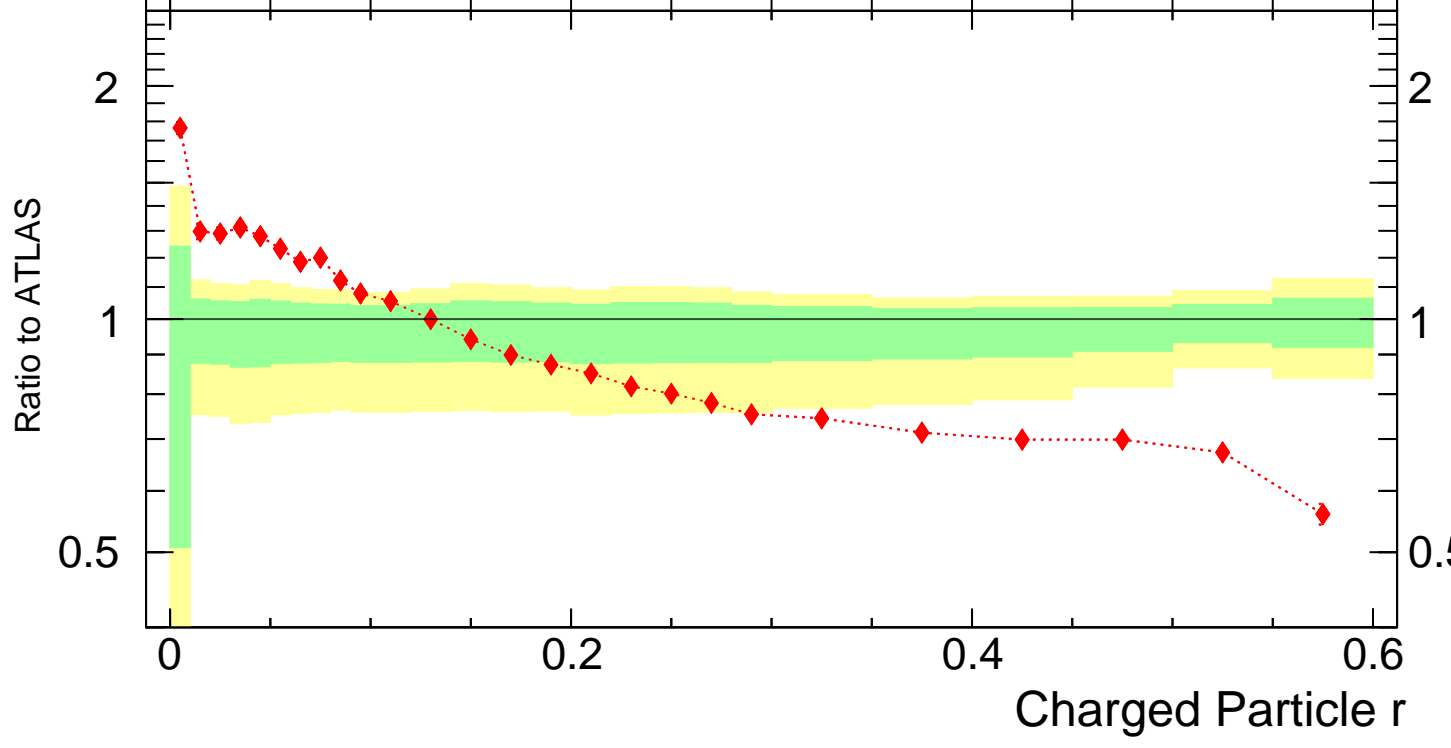

Radial profile ρ (track jets)

■ ATLAS
◆ Sherpa 2.2.9 default

ATLAS_2011_I919017

Rivet 3.1.10, 3.2M events
mcplots.cern.ch [arXiv:1306.3436]