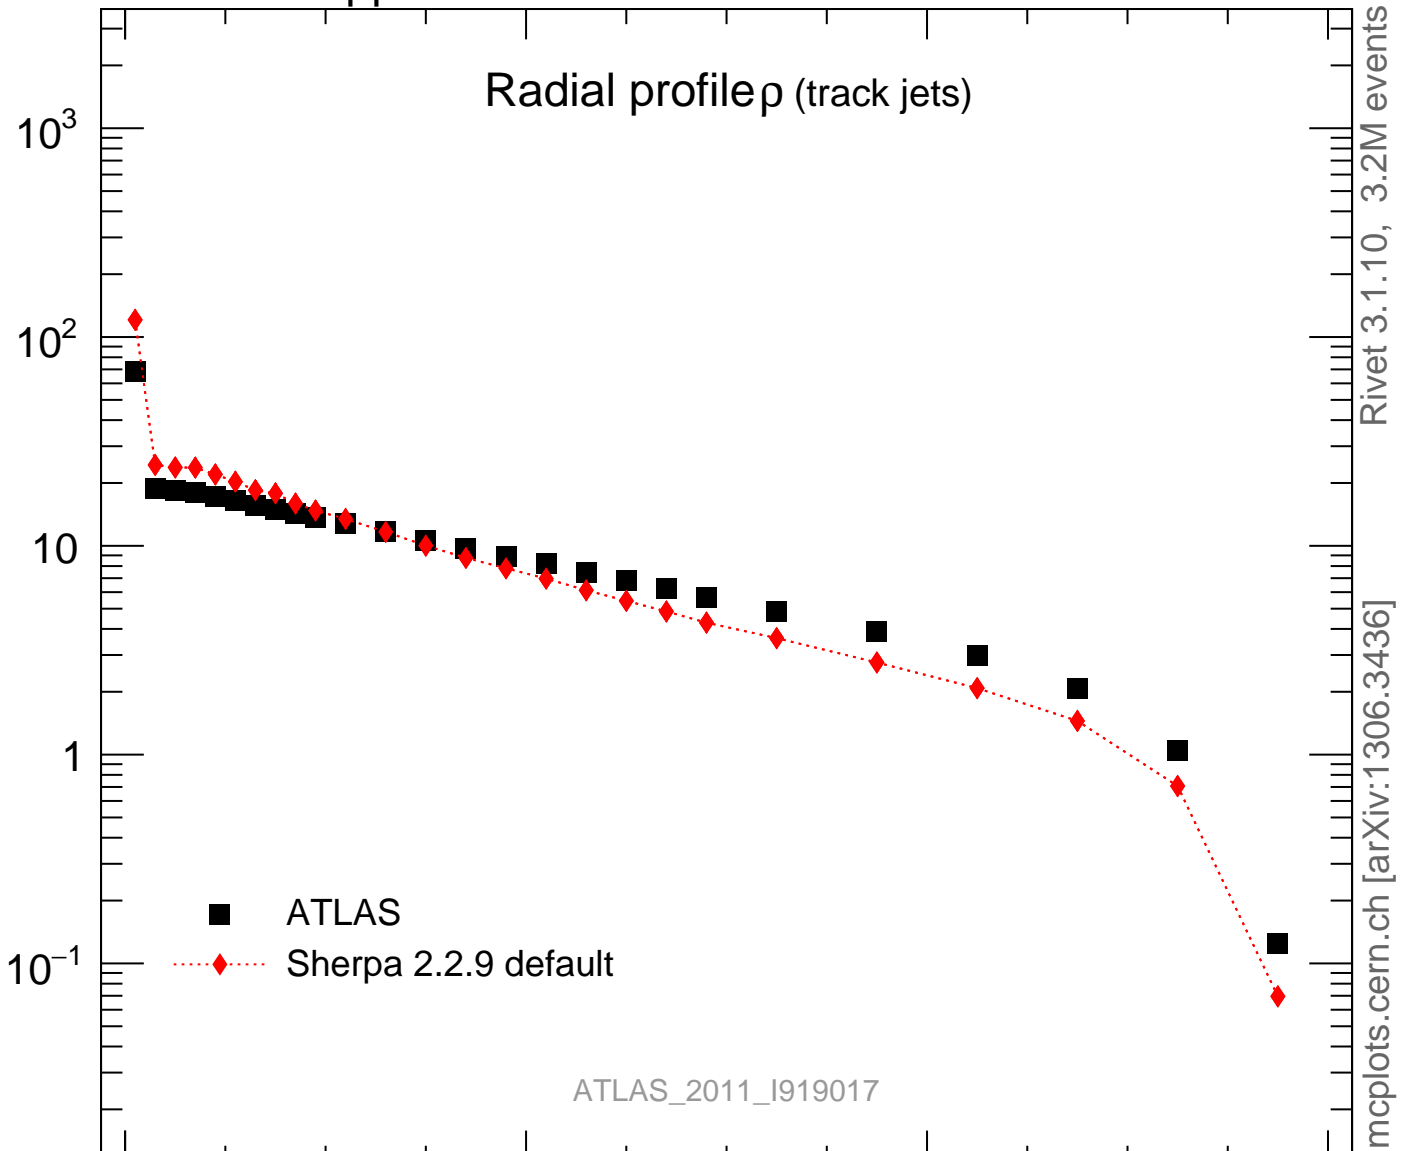

Radial profile ρ (track jets)

■ ATLAS
◆ Sherpa 2.2.9 default

ATLAS_2011_I919017

Rivet 3.1.10, 3.2M events
mcplots.cern.ch [arXiv:1306.3436]