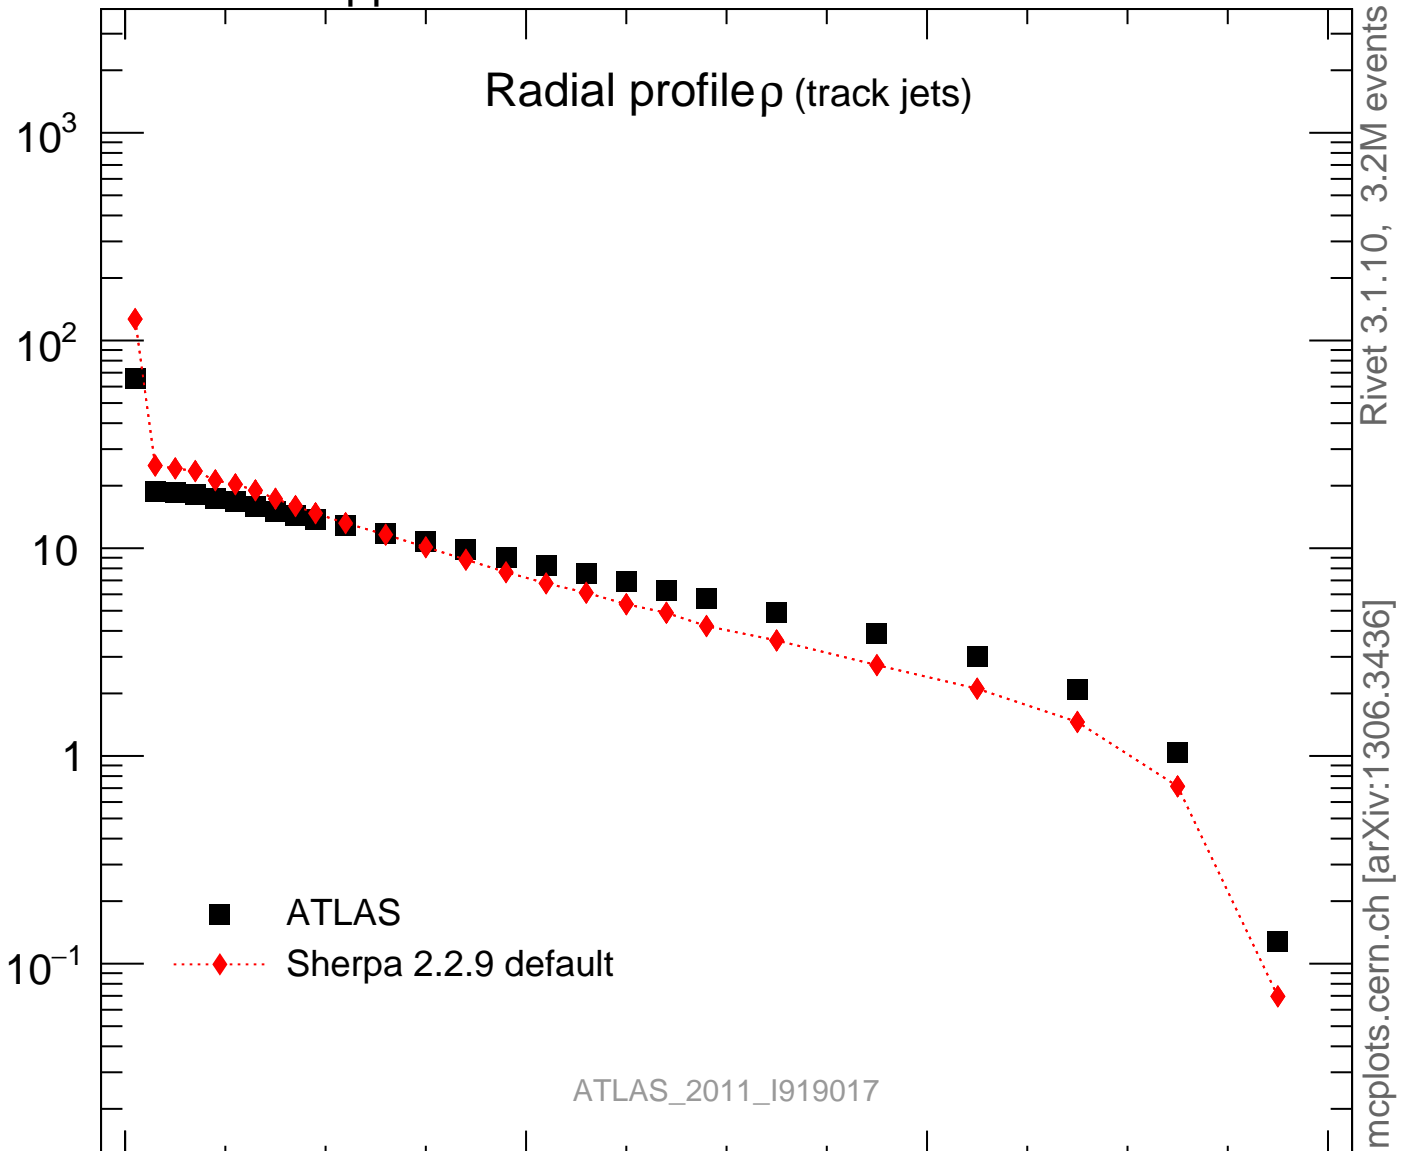

Radial profile  $\rho$  (track jets)

Rivet 3.1.10, 3.2M events  
mcplots.cern.ch [arXiv:1306.3436]