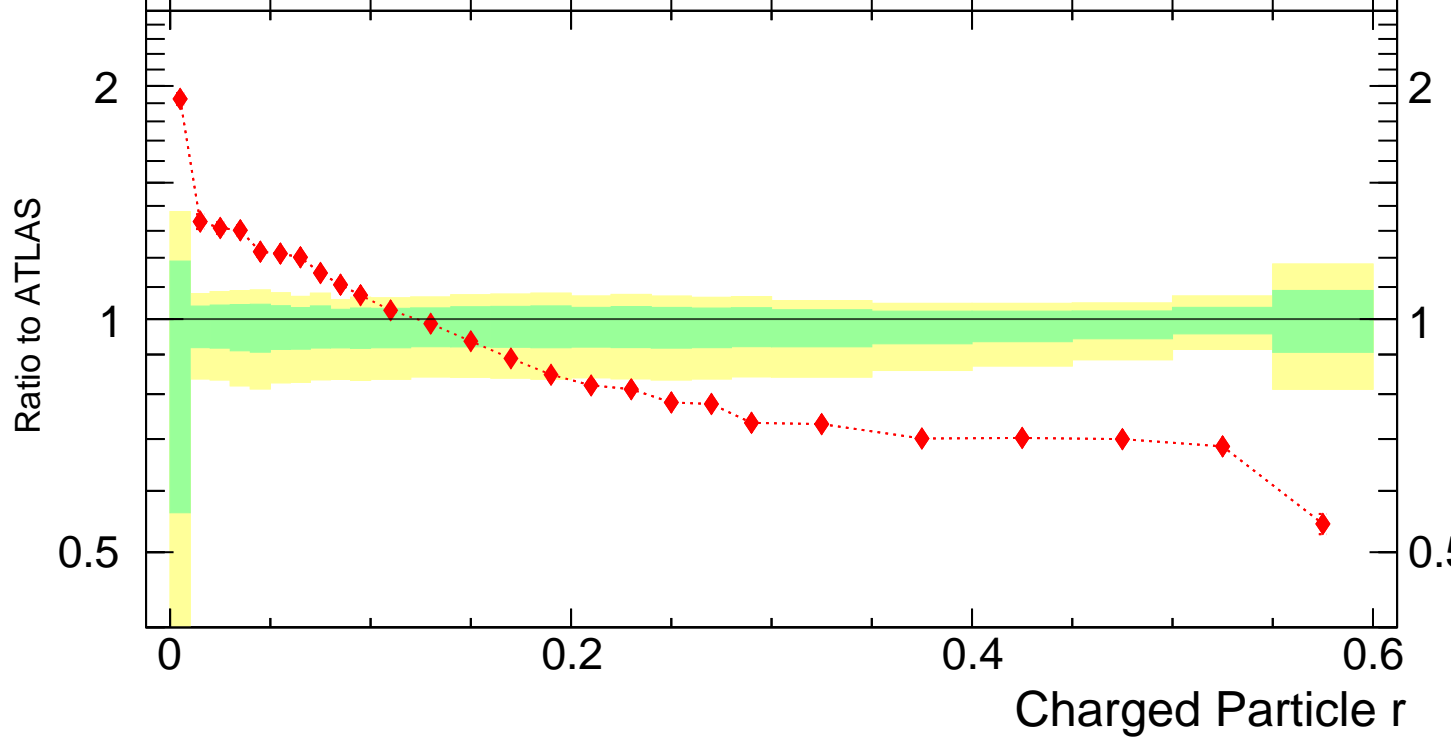

Radial profile  $\rho$  (track jets)

Rivet 3.1.10, 3.2M events  
mcplots.cern.ch [arXiv:1306.3436]