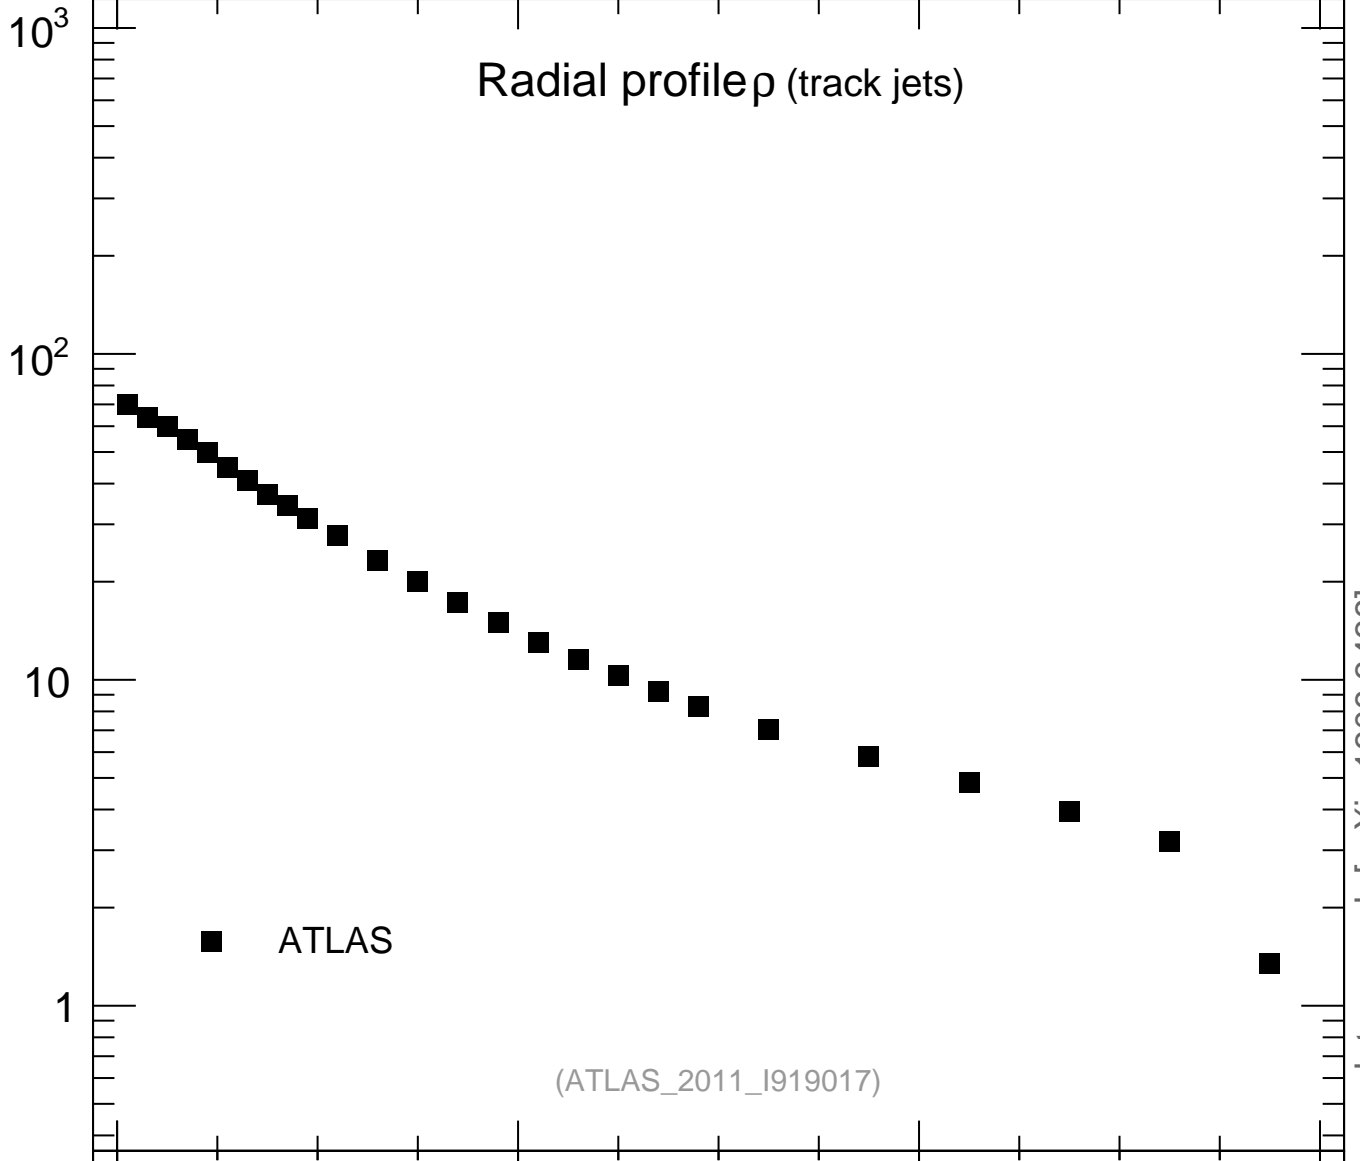

7000 GeV pp

Soft QCD

Radial profile ρ (track jets)

mcplots.cern.ch [arXiv:1306.3436]