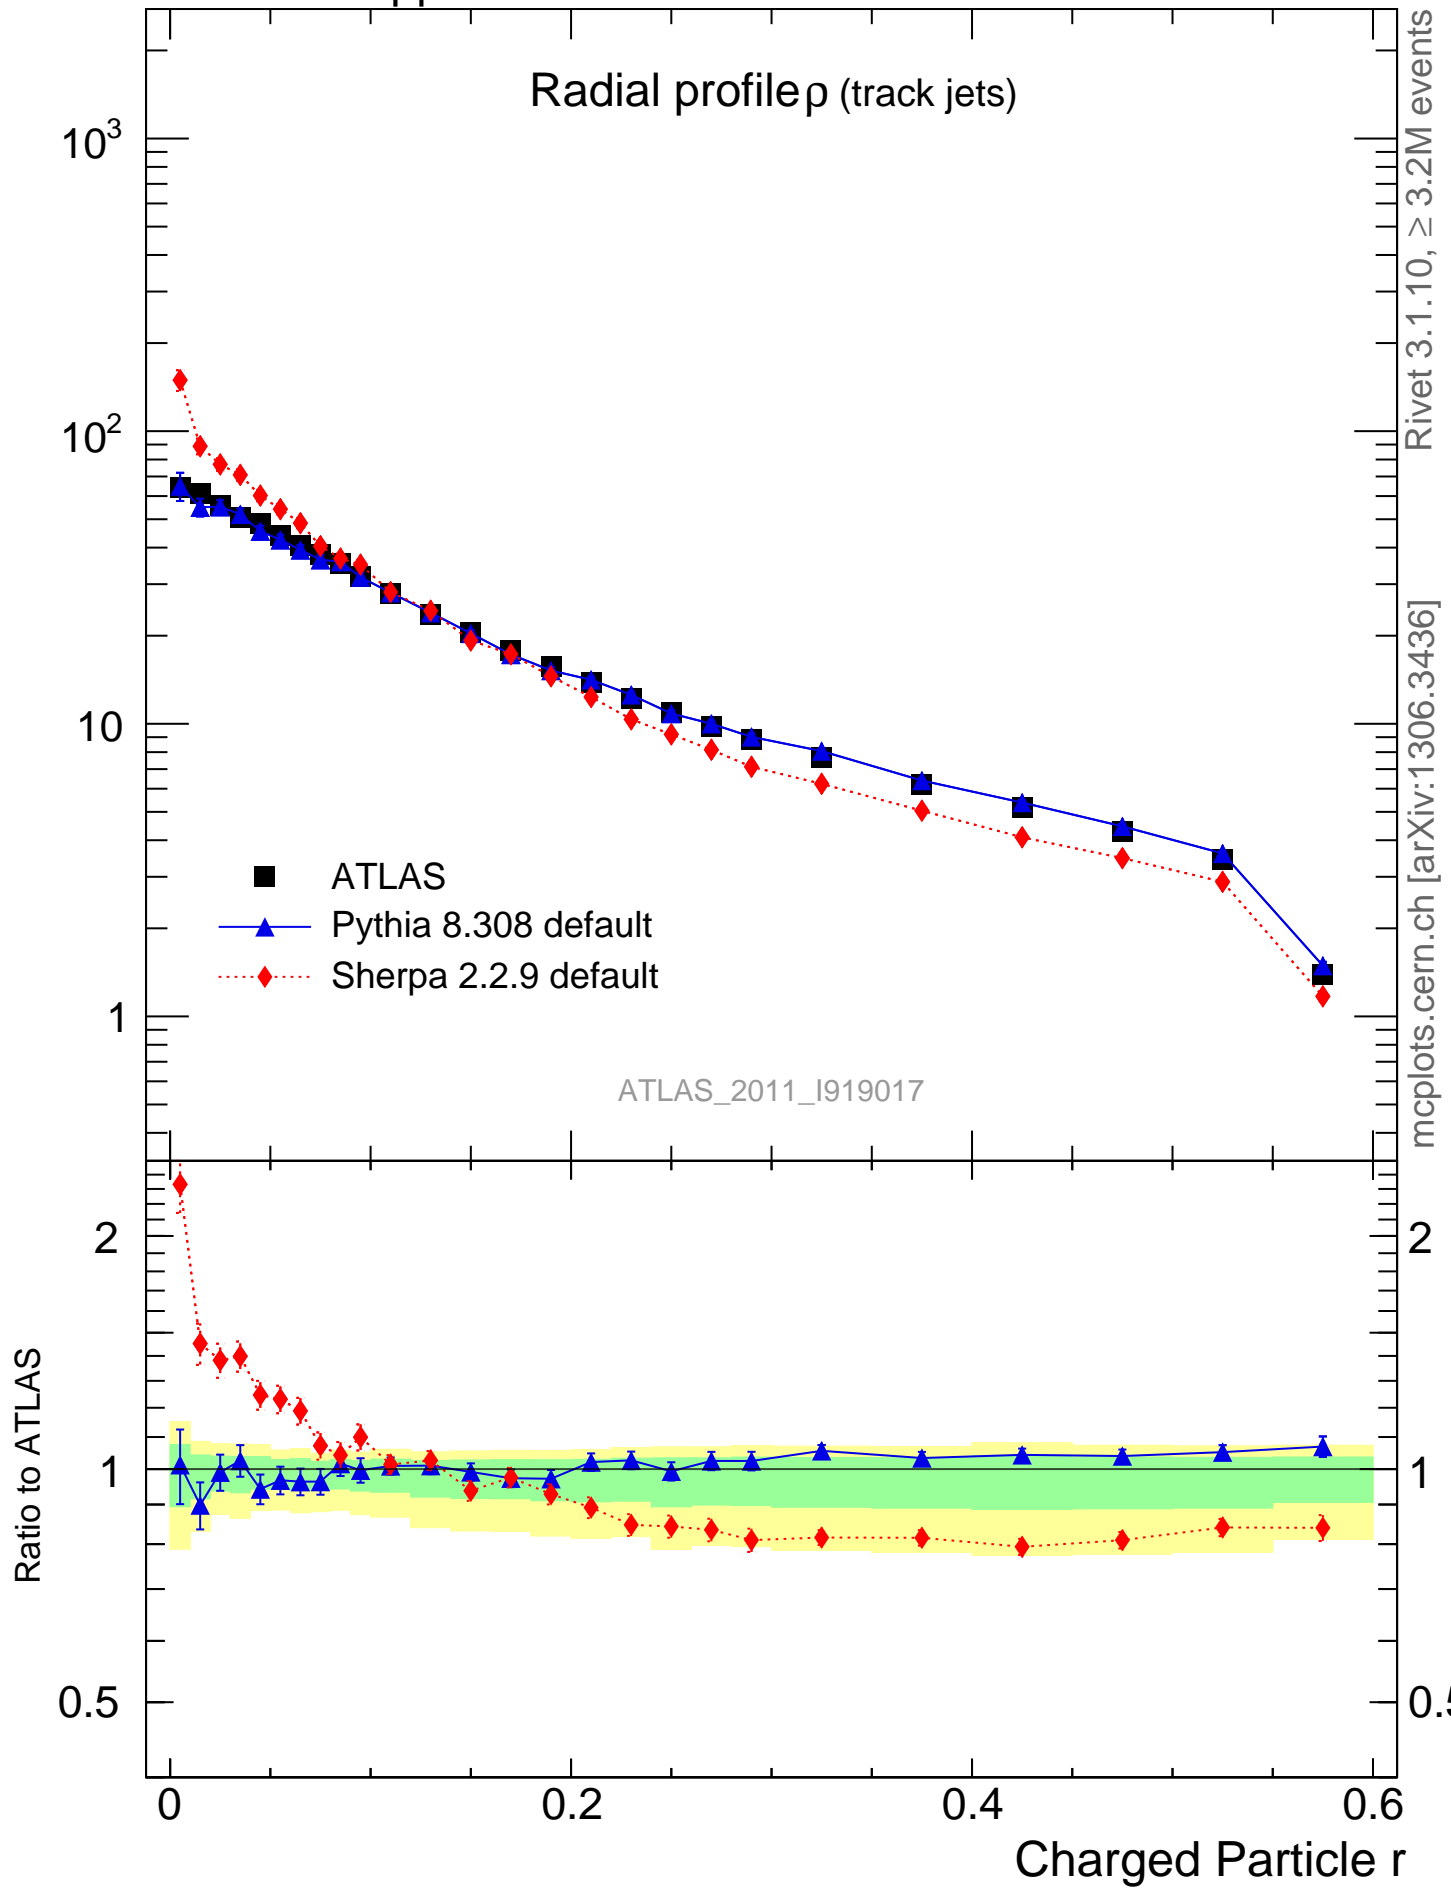

Radial profile ρ (track jets)

Rivet 3.1.10, $\geq 3.2M$ events
mcplots.cern.ch [arXiv:1306.3436]