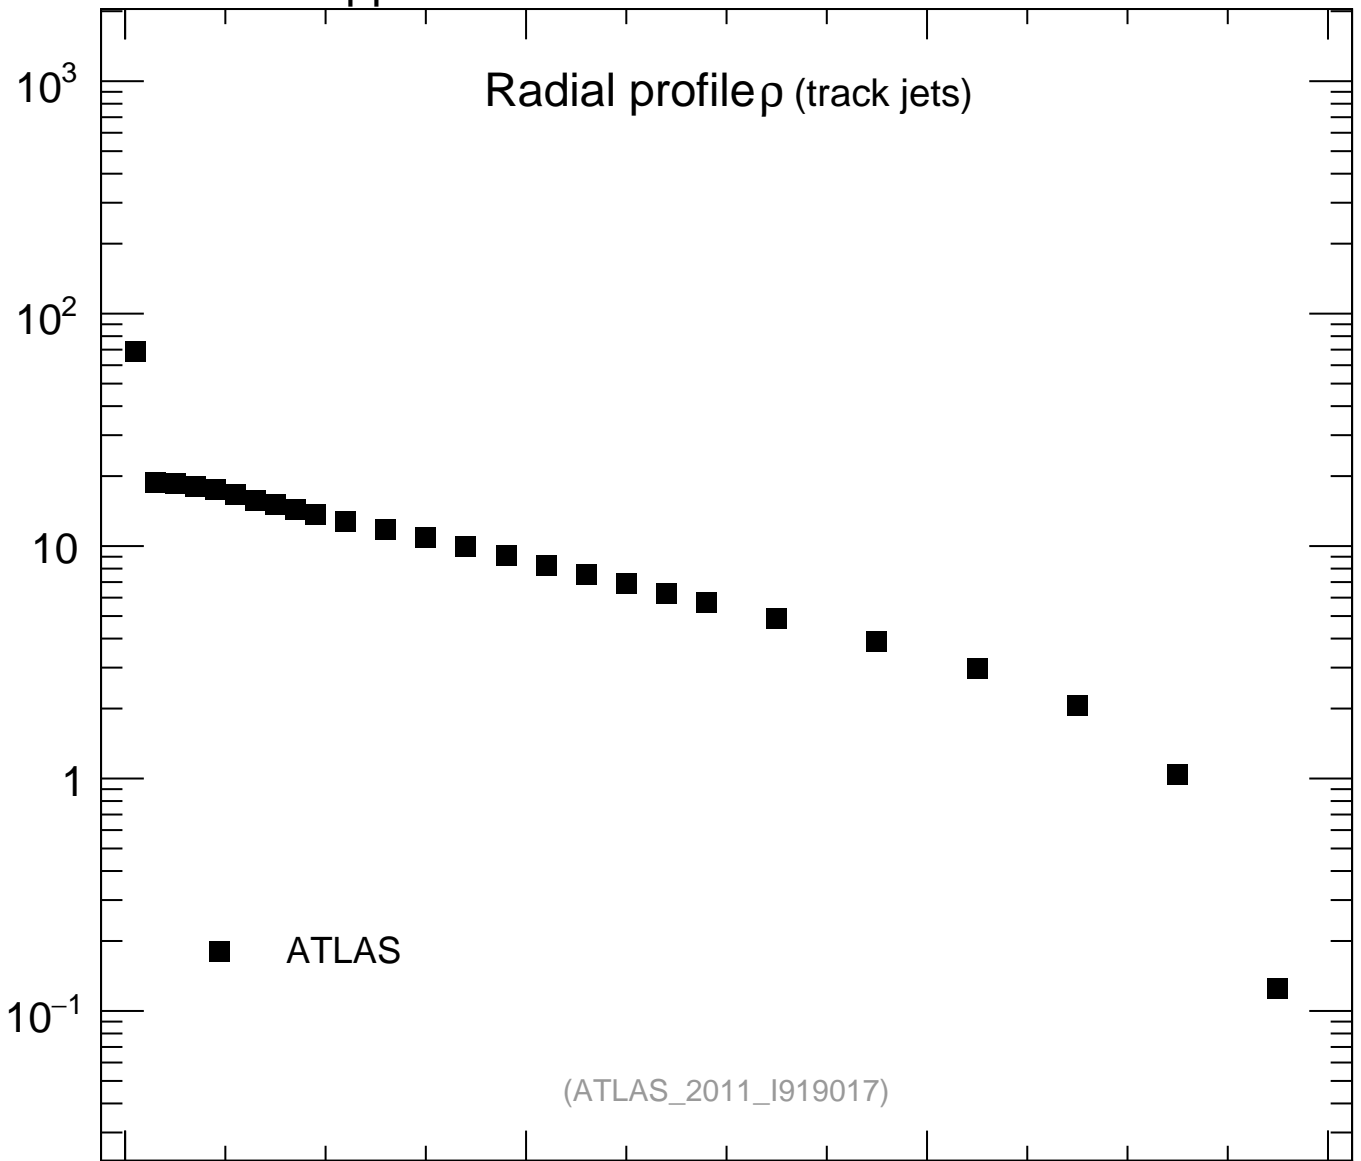

Radial profile ρ (track jets)

mcplots.cern.ch [arXiv:1306.3436]