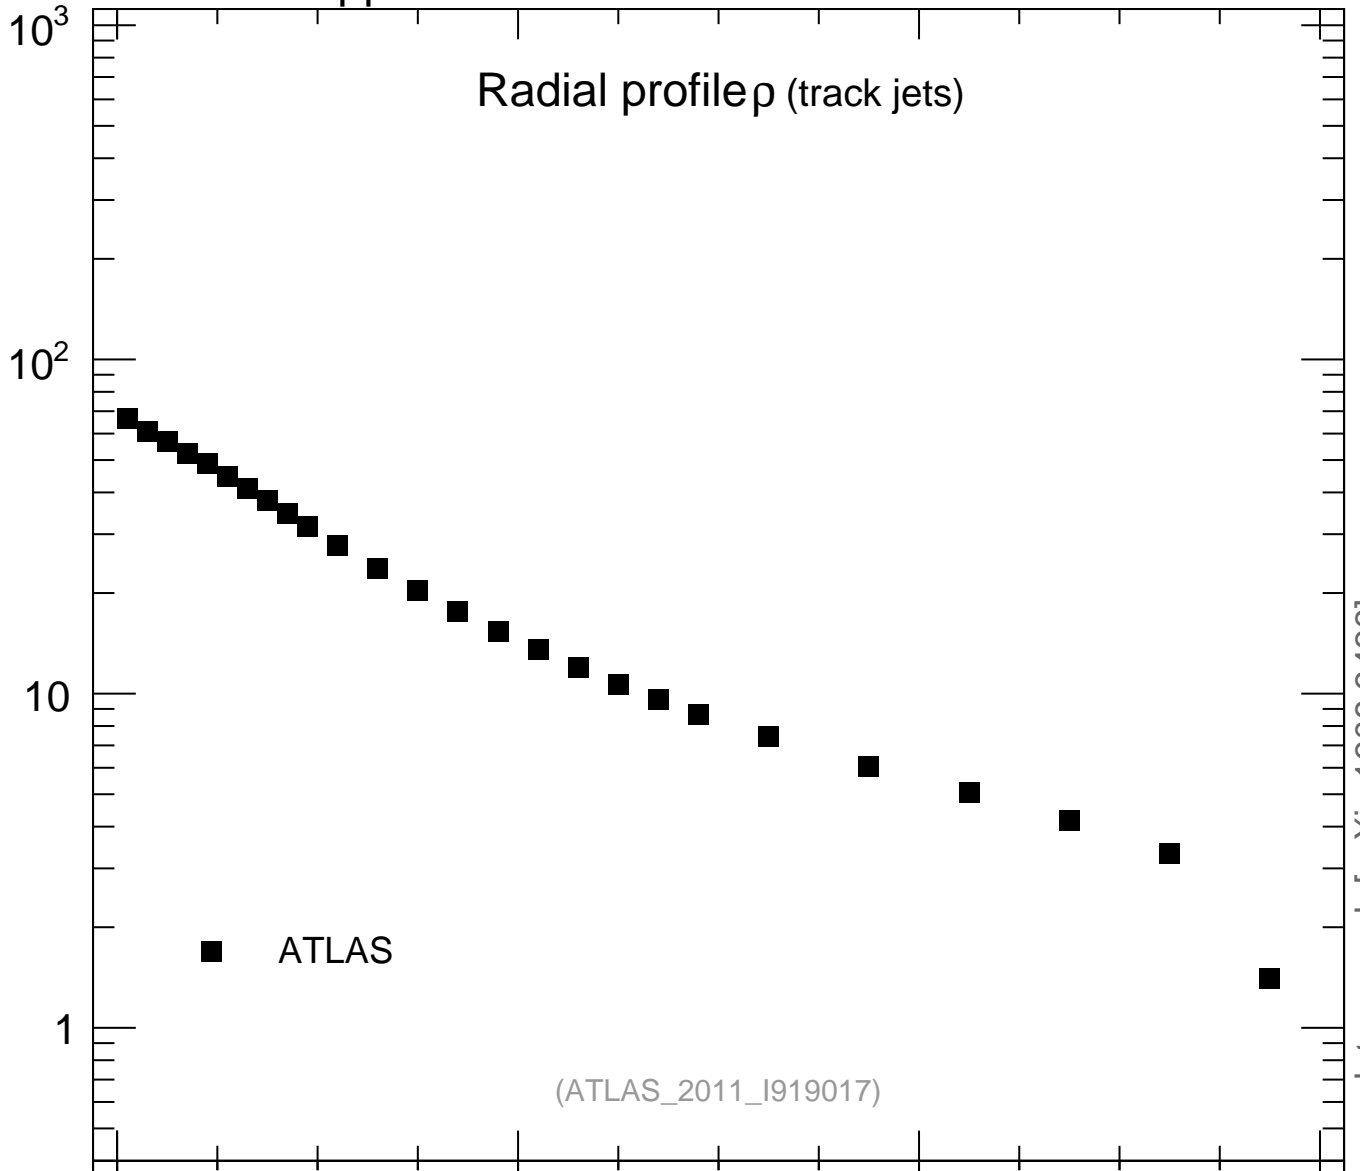

Radial profile ρ (track jets)

mcplots.cern.ch [arXiv:1306.3436]