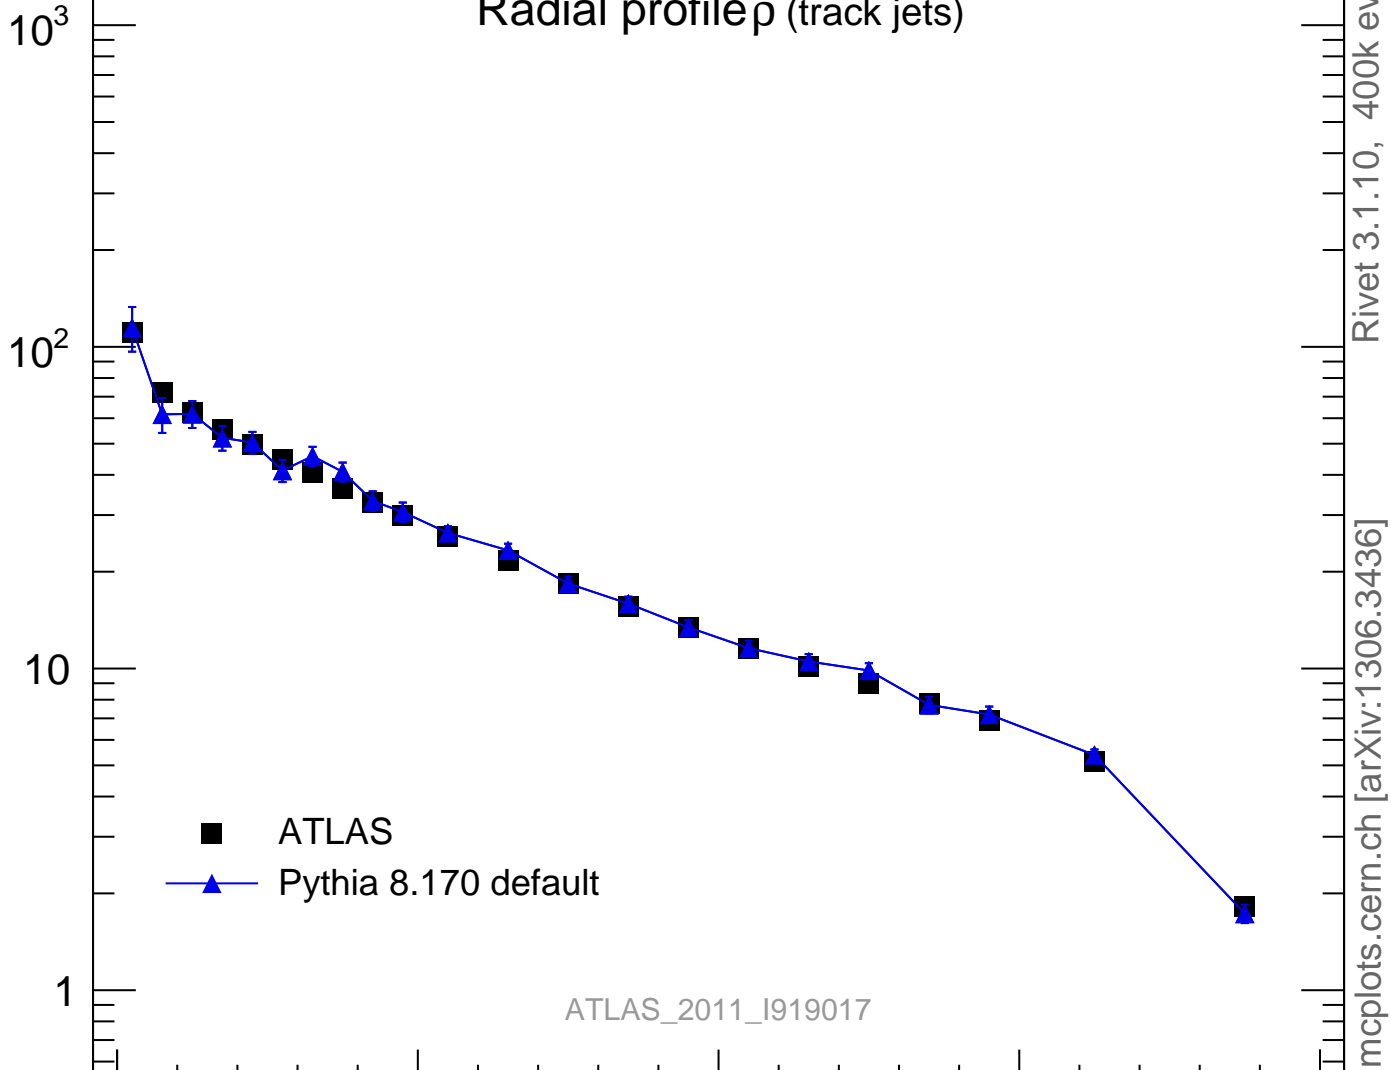

Radial profile ρ (track jets)

ATLAS_2011_I919017

Rivet 3.1.10, 400k events
mcplots.cern.ch [arXiv:1306.3436]