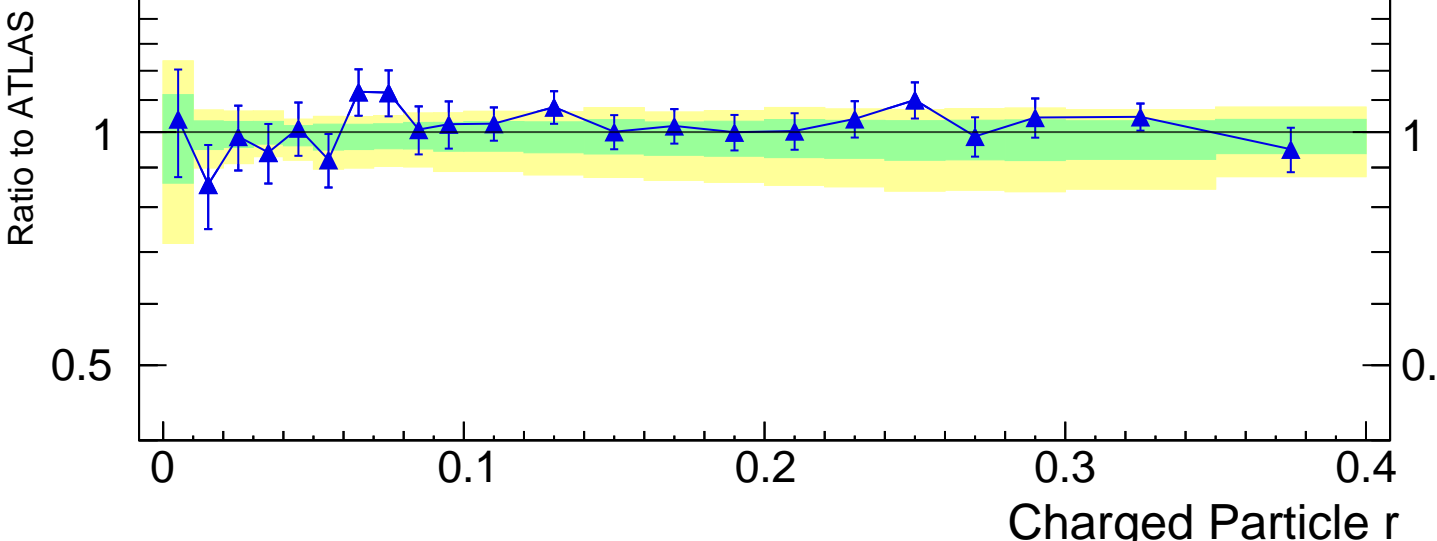

Radial profile ρ (track jets)

ATLAS_2011_I919017

Rivet 3.1.10, 400k events
mcplots.cern.ch [arXiv:1306.3436]