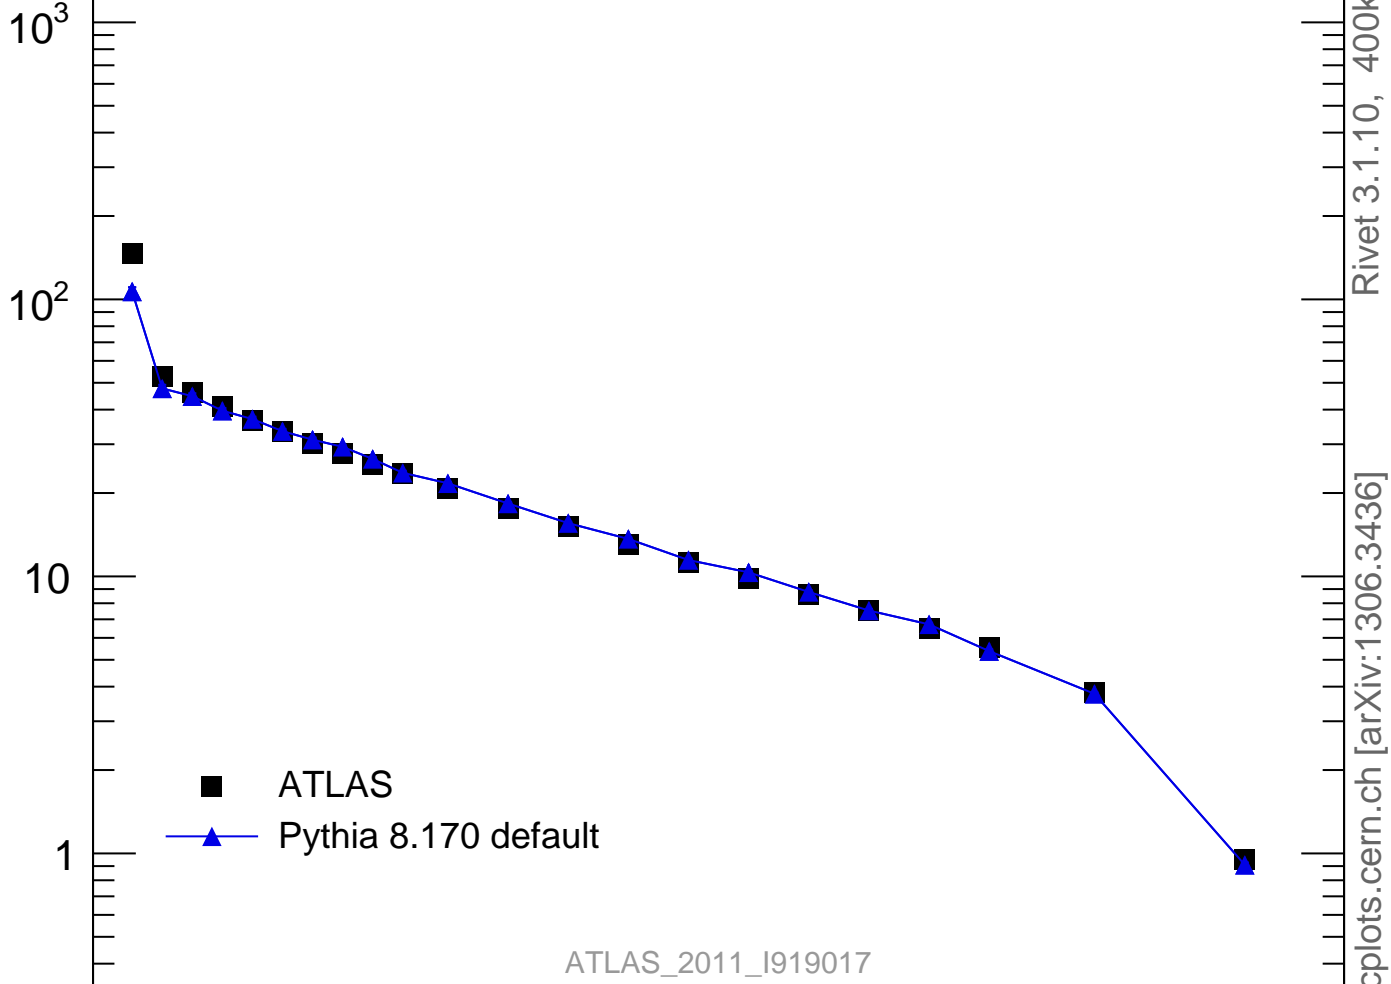

Radial profile ρ (track jets)

ATLAS_2011_I919017

Rivet 3.1.10, 400k events
mcplots.cern.ch [arXiv:1306.3436]