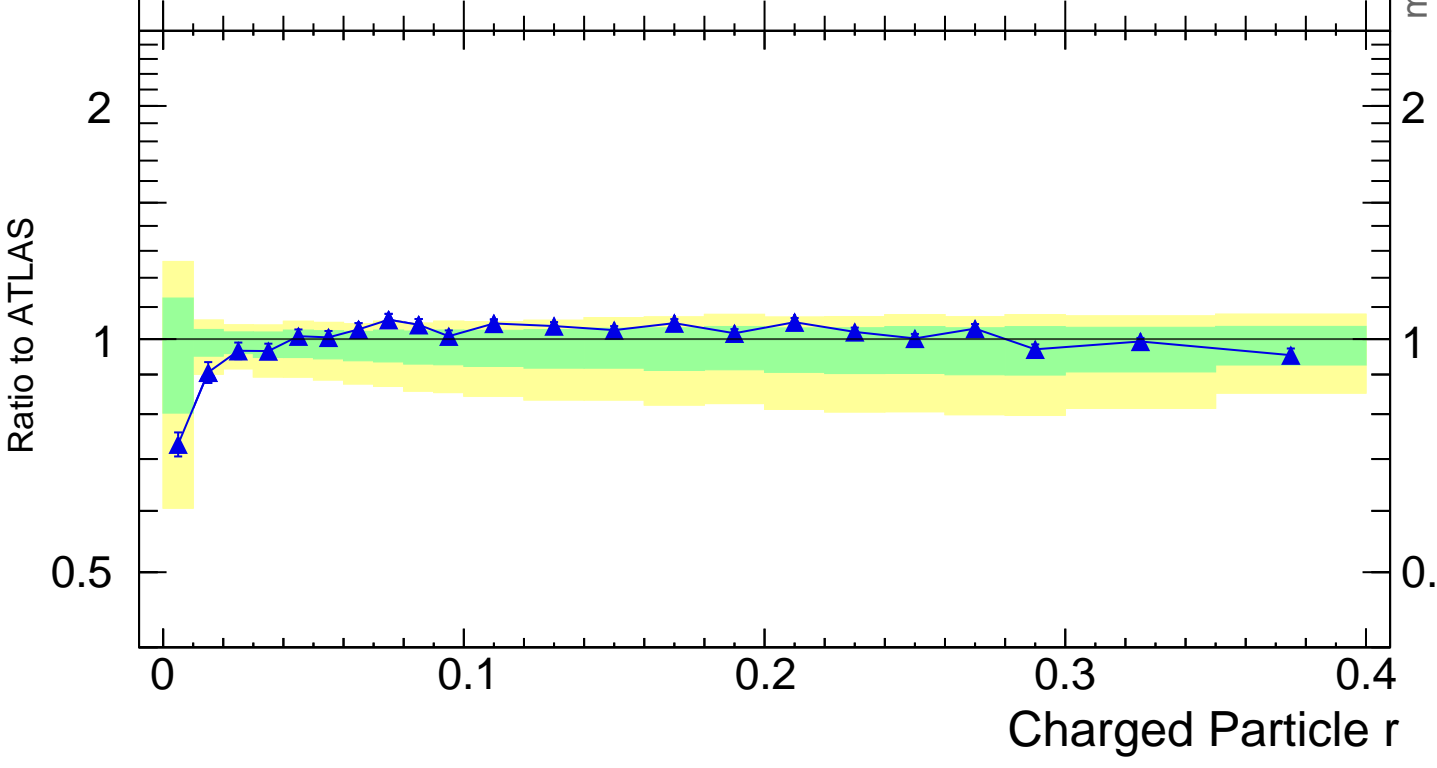

Radial profile ρ (track jets)

ATLAS_2011_I919017

Rivet 3.1.10, 400k events
mcplots.cern.ch [arXiv:1306.3436]