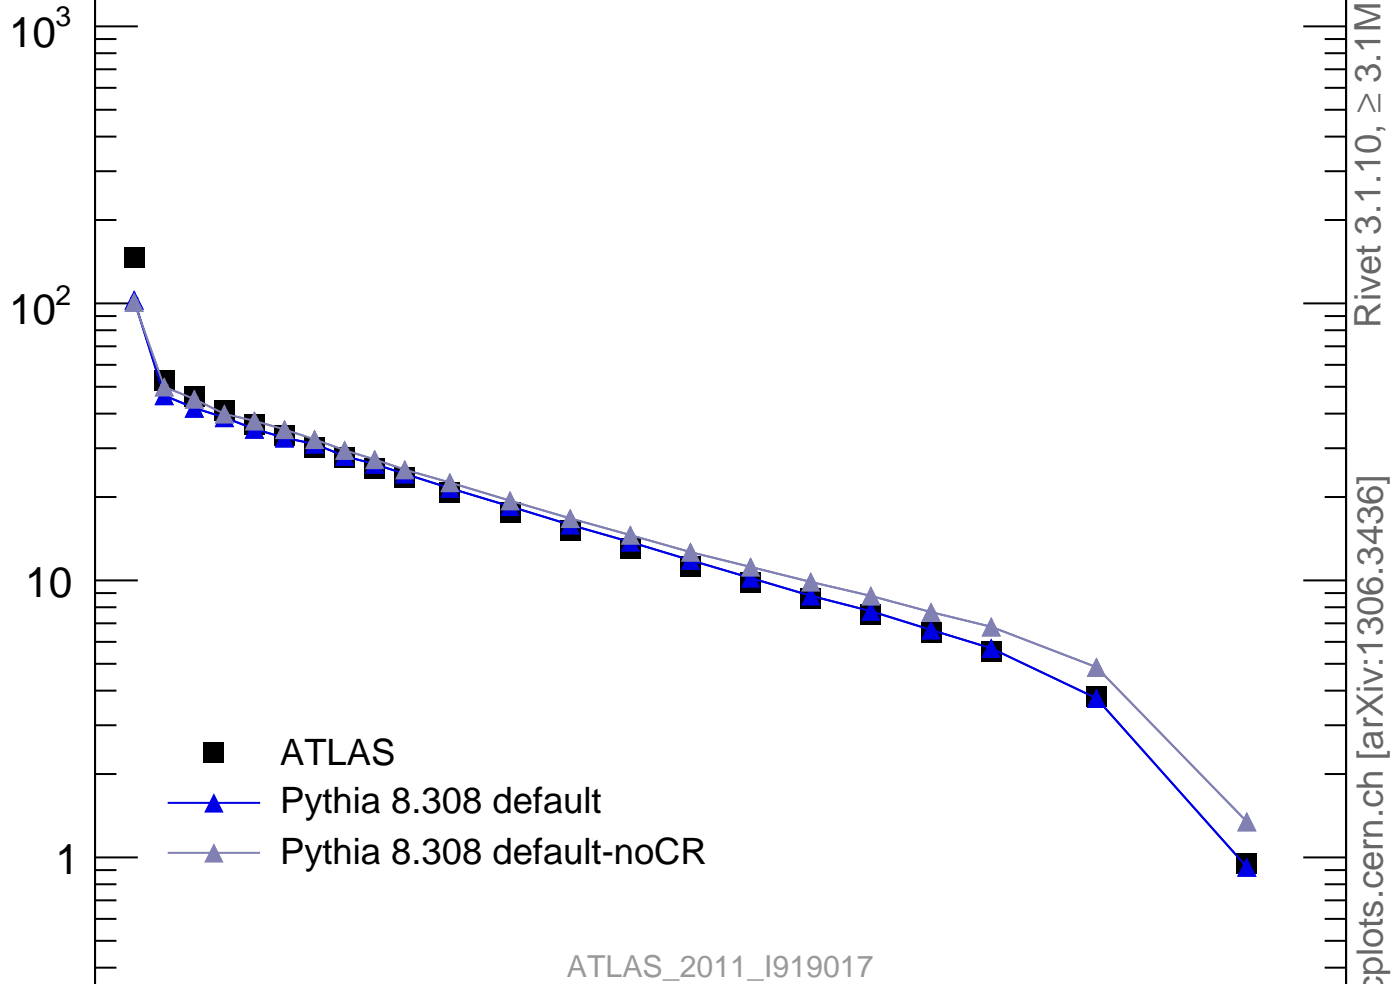

Radial profile ρ (track jets)Rivet 3.1.10, $\geq 3.1M$ events

mcplots.cern.ch [arXiv:1306.3436]