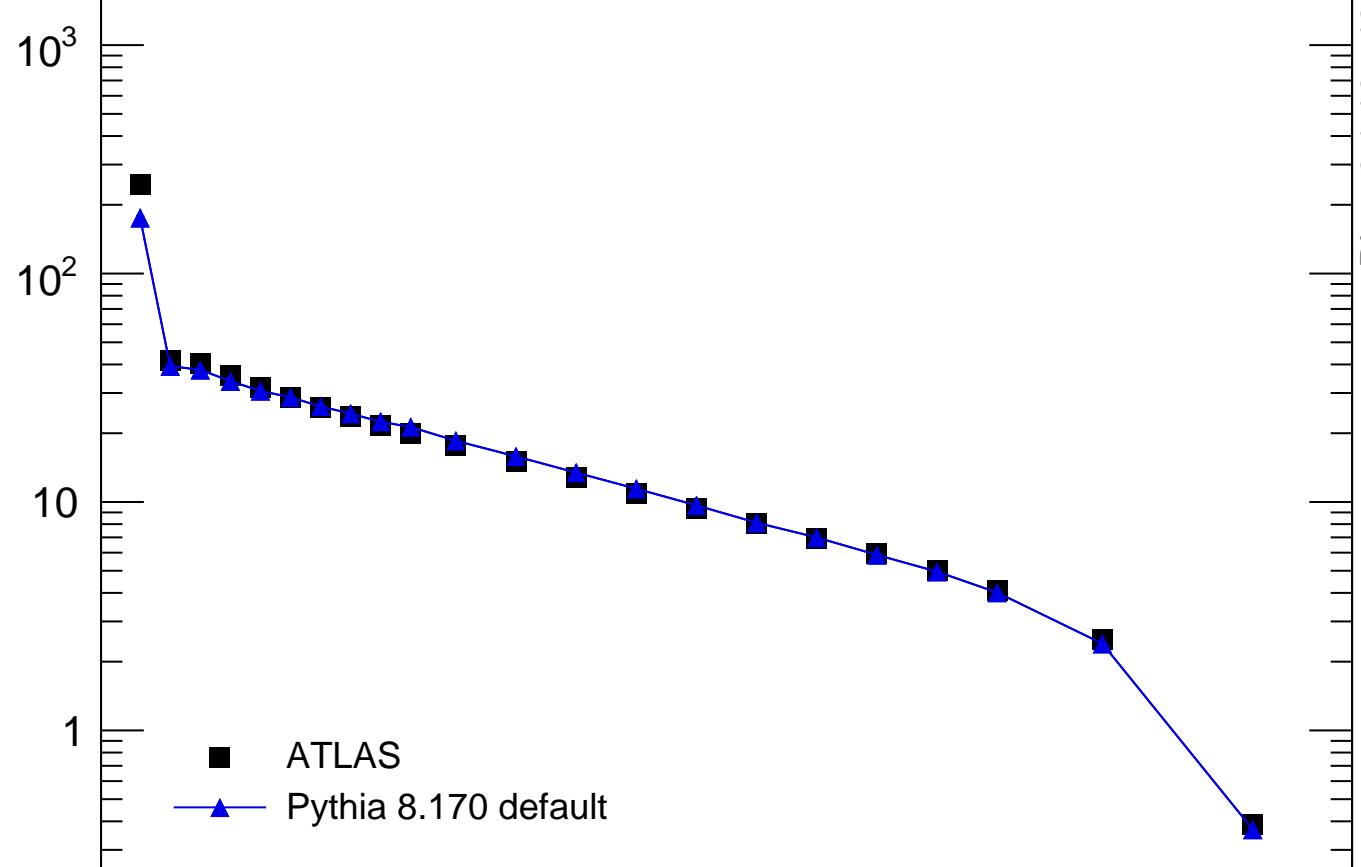

Radial profile ρ (track jets)

Rivet 3.1.10, 400k events
mcplots.cern.ch [arXiv:1306.3436]

ATLAS_2011_I919017